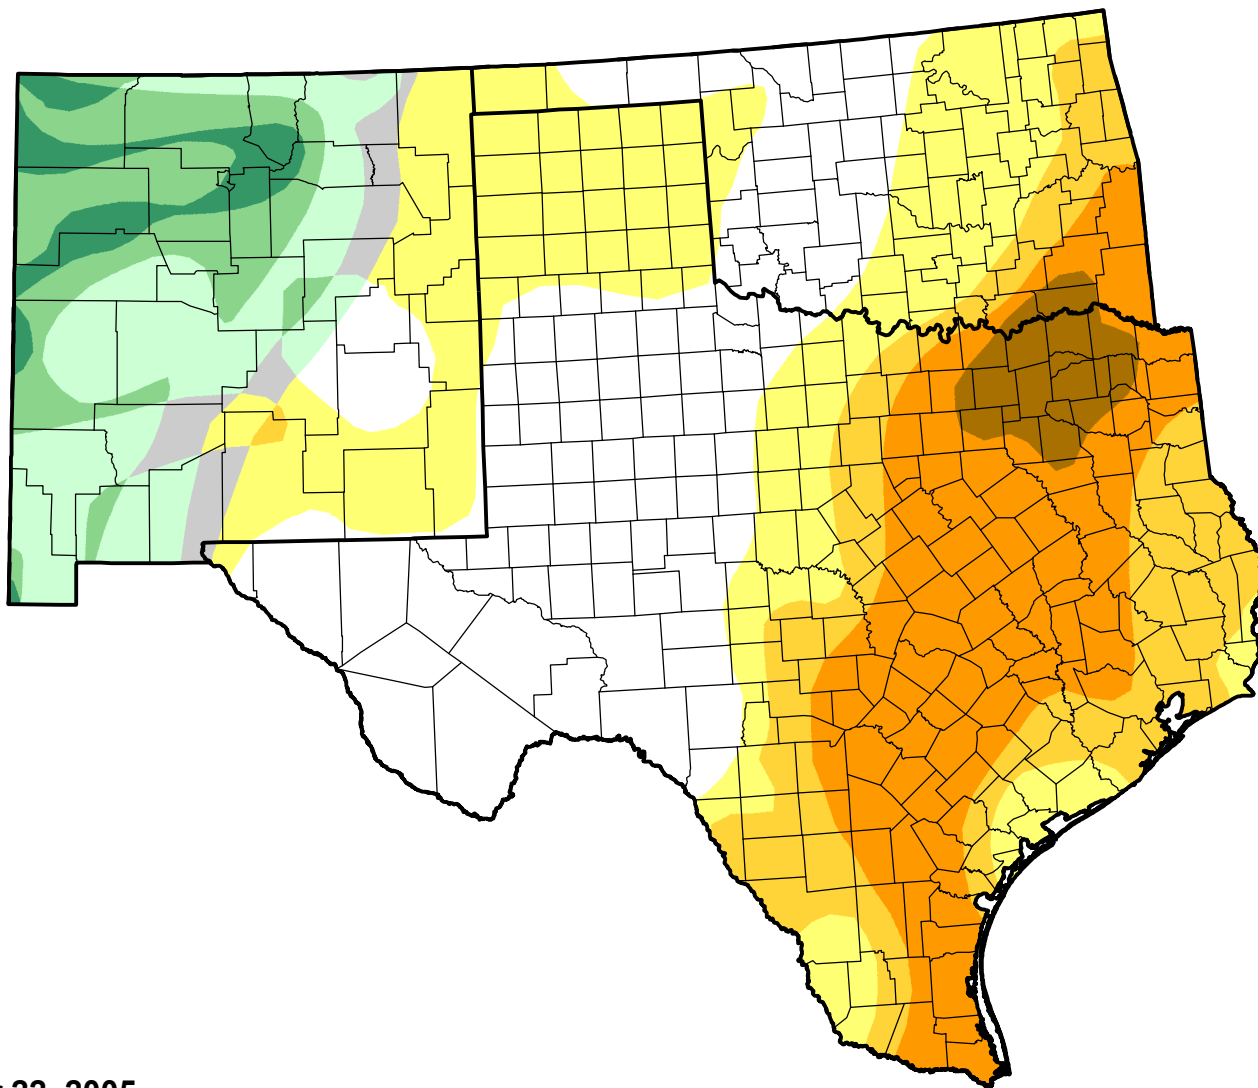

U.S. Drought Monitor Class Change - Southern Plains RDEWS

Start of Calendar Year

November 22, 2005
compared to
January 6, 2005

droughtmonitor.unl.edu

-  5 Class Degradation
-  4 Class Degradation
-  3 Class Degradation
-  2 Class Degradation
-  1 Class Degradation
-  No Change
-  1 Class Improvement
-  2 Class Improvement
-  3 Class Improvement
-  4 Class Improvement
-  5 Class Improvement