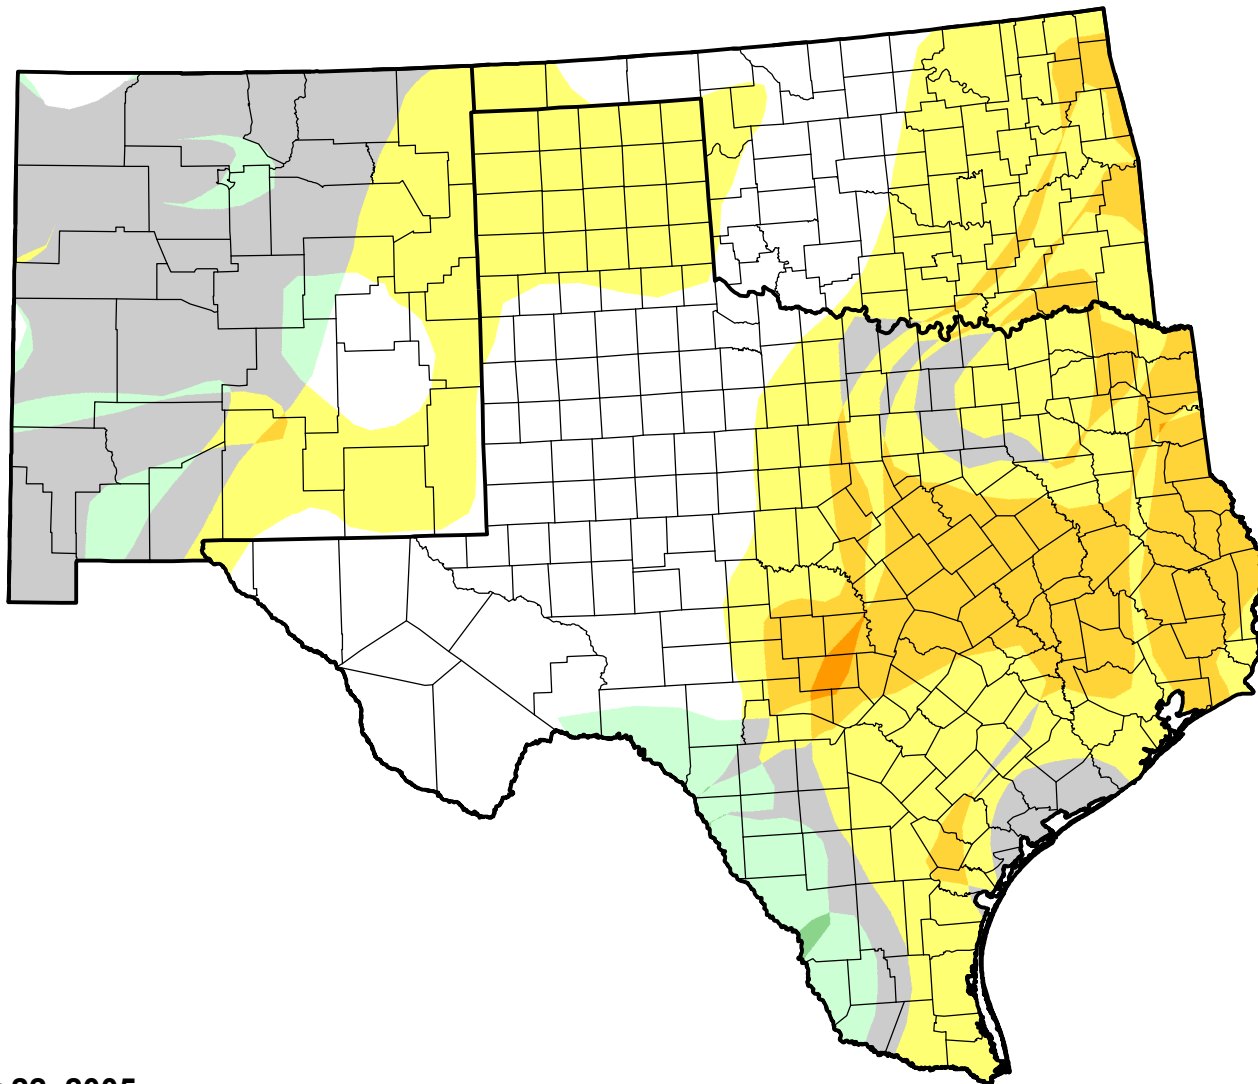

U.S. Drought Monitor Class Change - Southern Plains RDEWS

Start of Water Year

November 22, 2005
compared to
September 29, 2005

droughtmonitor.unl.edu

-  5 Class Degradation
-  4 Class Degradation
-  3 Class Degradation
-  2 Class Degradation
-  1 Class Degradation
-  No Change
-  1 Class Improvement
-  2 Class Improvement
-  3 Class Improvement
-  4 Class Improvement
-  5 Class Improvement