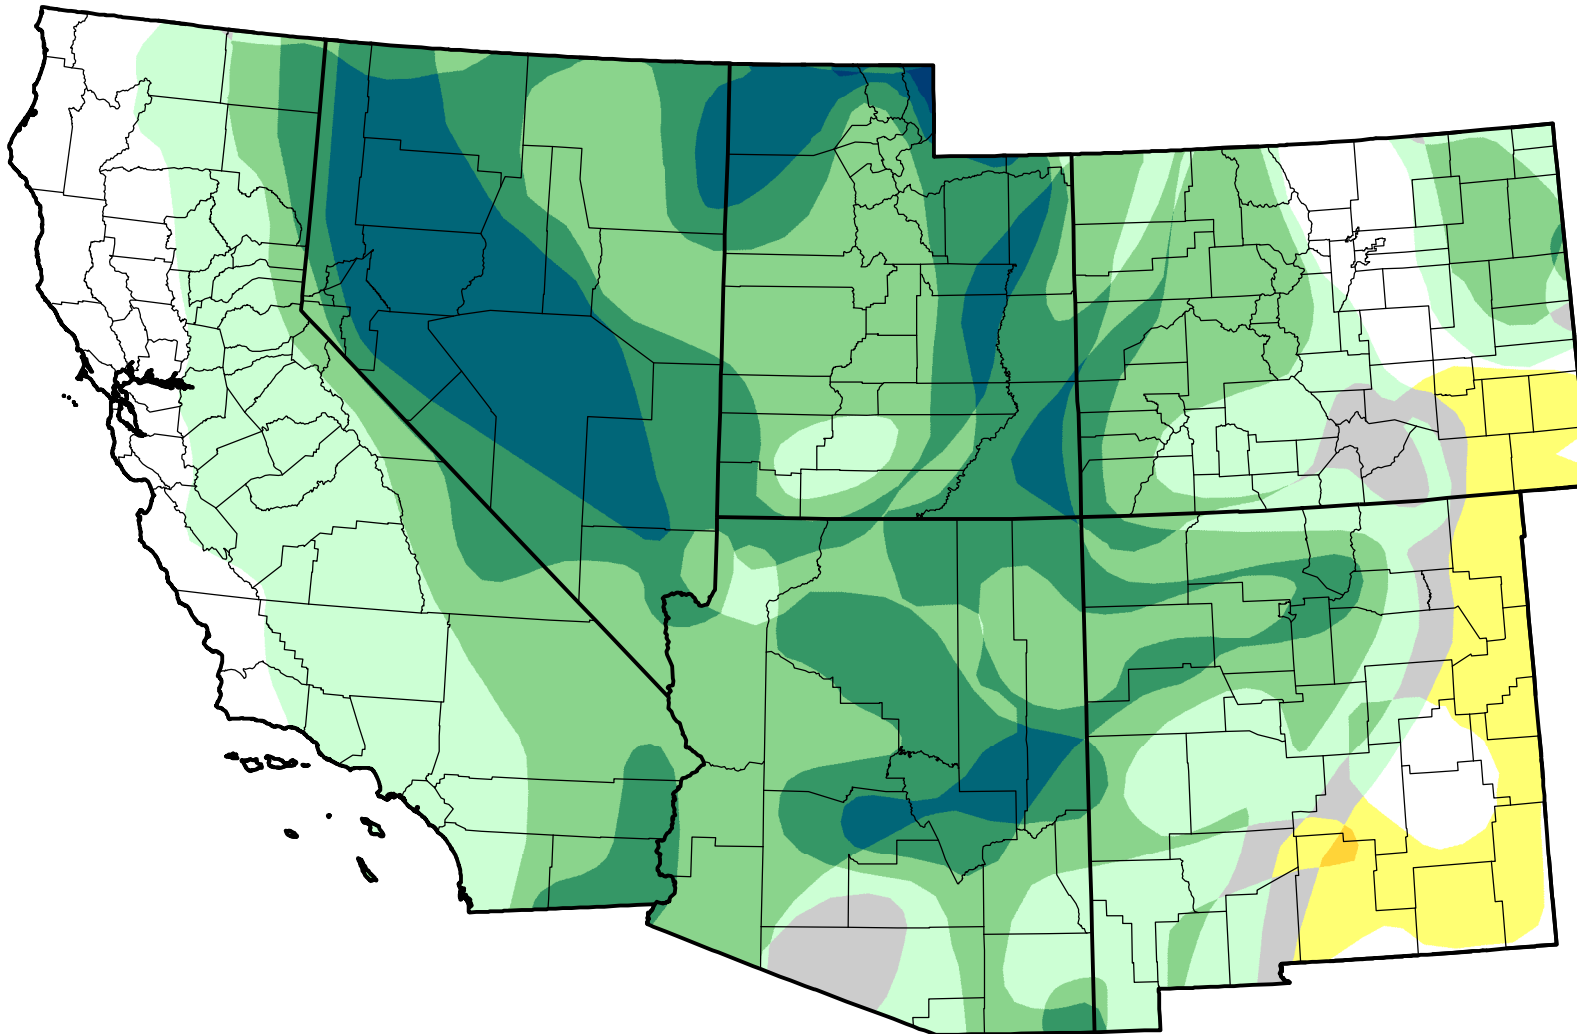

U.S. Drought Monitor Class Change - Southwest

52 Week

November 22, 2005
compared to
November 24, 2004

droughtmonitor.unl.edu

-  5 Class Degradation
-  4 Class Degradation
-  3 Class Degradation
-  2 Class Degradation
-  1 Class Degradation
-  No Change
-  1 Class Improvement
-  2 Class Improvement
-  3 Class Improvement
-  4 Class Improvement
-  5 Class Improvement