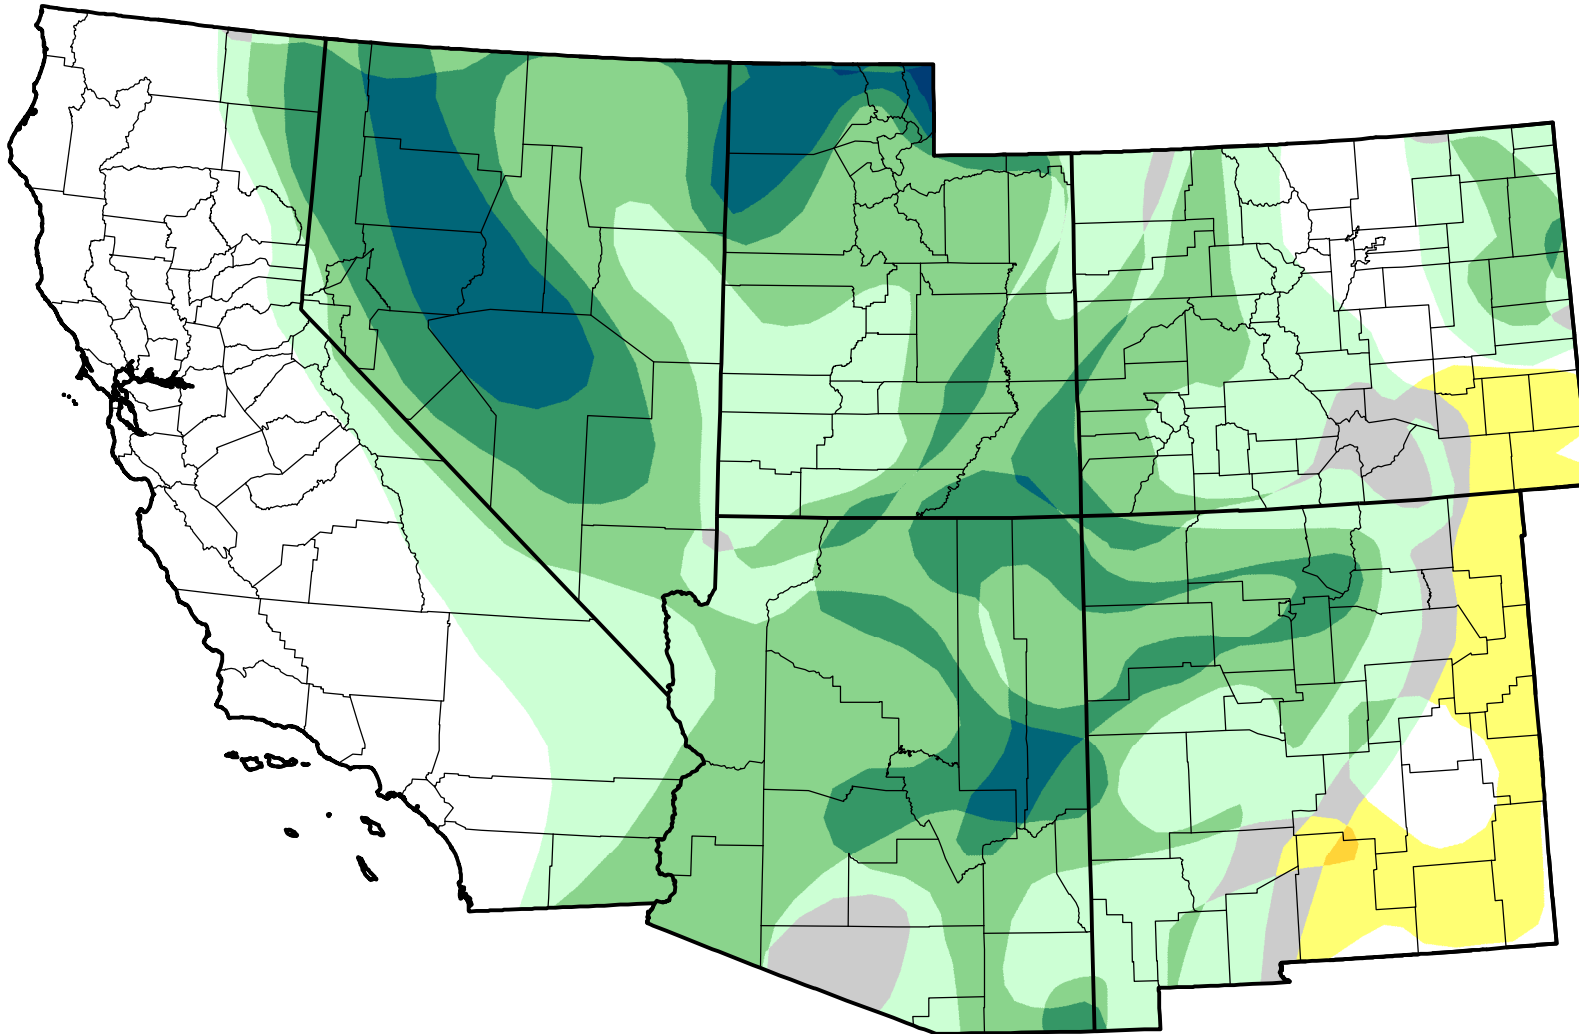

U.S. Drought Monitor Class Change - Southwest

Start of Calendar Year

November 22, 2005
compared to
January 6, 2005

droughtmonitor.unl.edu

-  5 Class Degradation
-  4 Class Degradation
-  3 Class Degradation
-  2 Class Degradation
-  1 Class Degradation
-  No Change
-  1 Class Improvement
-  2 Class Improvement
-  3 Class Improvement
-  4 Class Improvement
-  5 Class Improvement