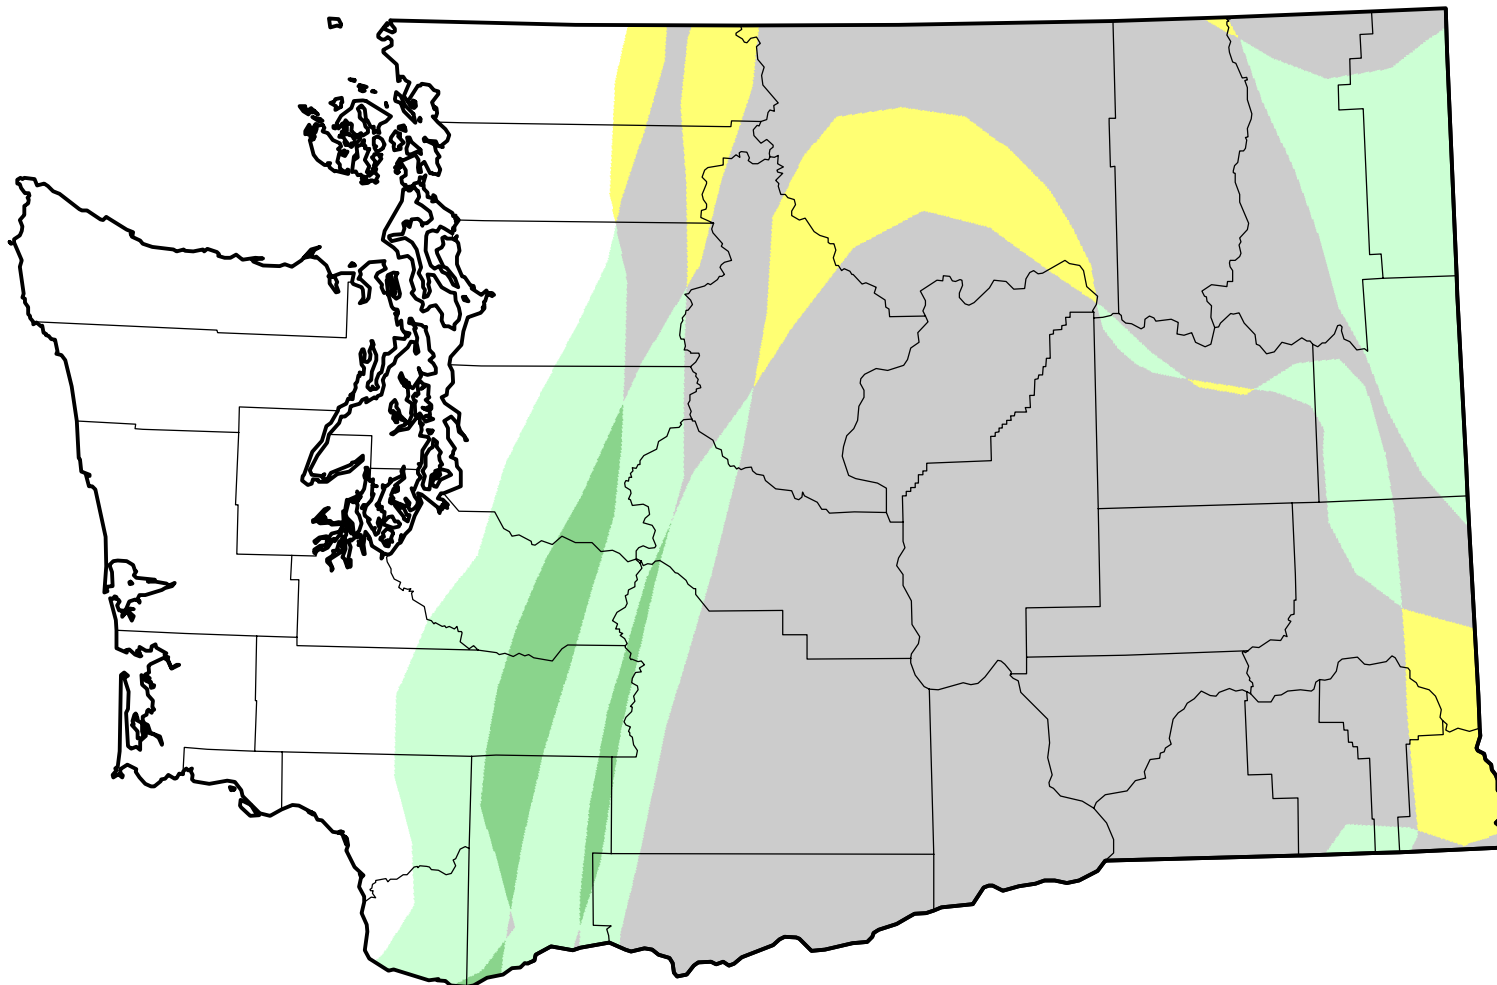

U.S. Drought Monitor Class Change - Washington

26 Week

November 22, 2005
compared to
May 26, 2005

droughtmonitor.unl.edu

-  5 Class Degradation
-  4 Class Degradation
-  3 Class Degradation
-  2 Class Degradation
-  1 Class Degradation
-  No Change
-  1 Class Improvement
-  2 Class Improvement
-  3 Class Improvement
-  4 Class Improvement
-  5 Class Improvement