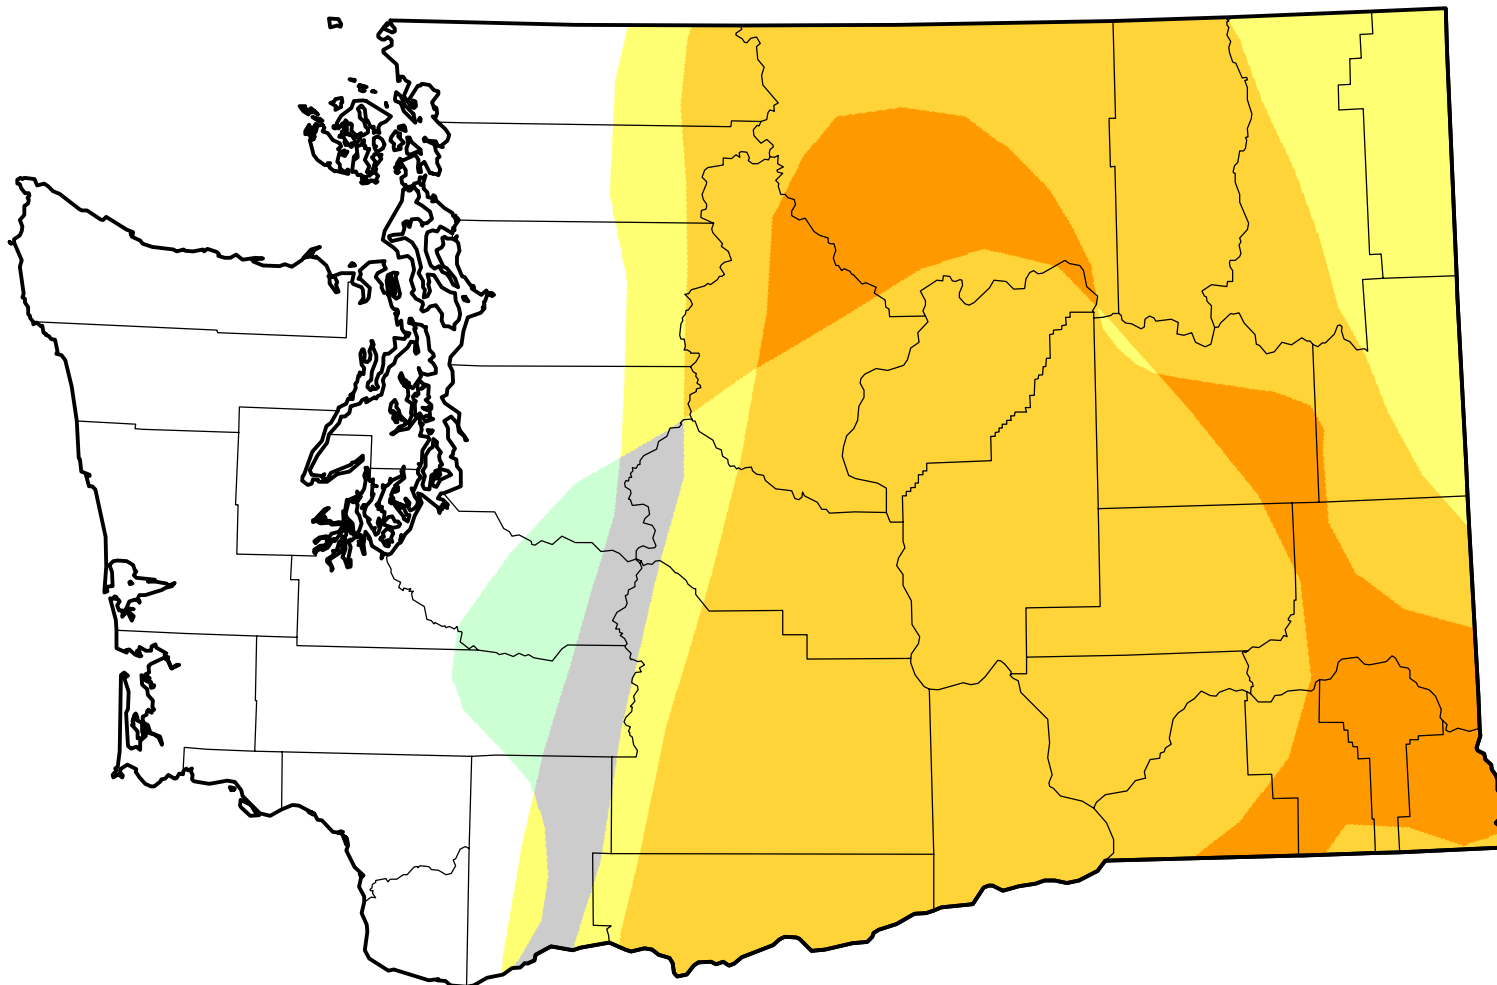

# U.S. Drought Monitor Class Change - Washington

Start of Calendar Year

November 22, 2005  
compared to  
January 6, 2005

[droughtmonitor.unl.edu](http://droughtmonitor.unl.edu)

-  5 Class Degradation
-  4 Class Degradation
-  3 Class Degradation
-  2 Class Degradation
-  1 Class Degradation
-  No Change
-  1 Class Improvement
-  2 Class Improvement
-  3 Class Improvement
-  4 Class Improvement
-  5 Class Improvement