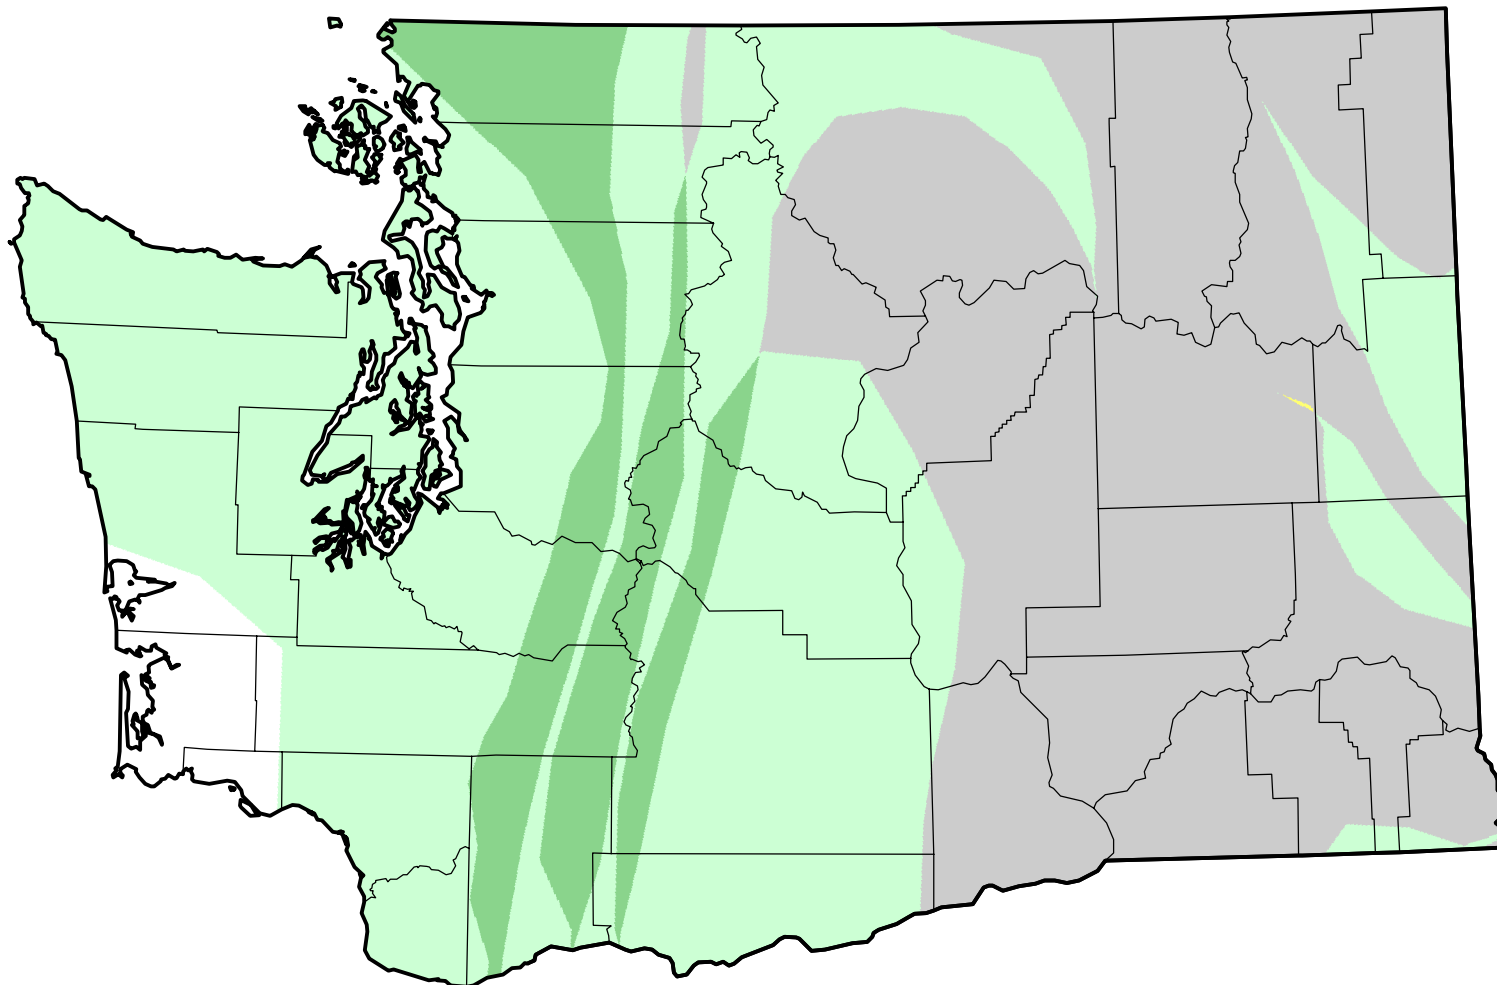

U.S. Drought Monitor Class Change - Washington

Start of Water Year

November 22, 2005
compared to
September 29, 2005

droughtmonitor.unl.edu