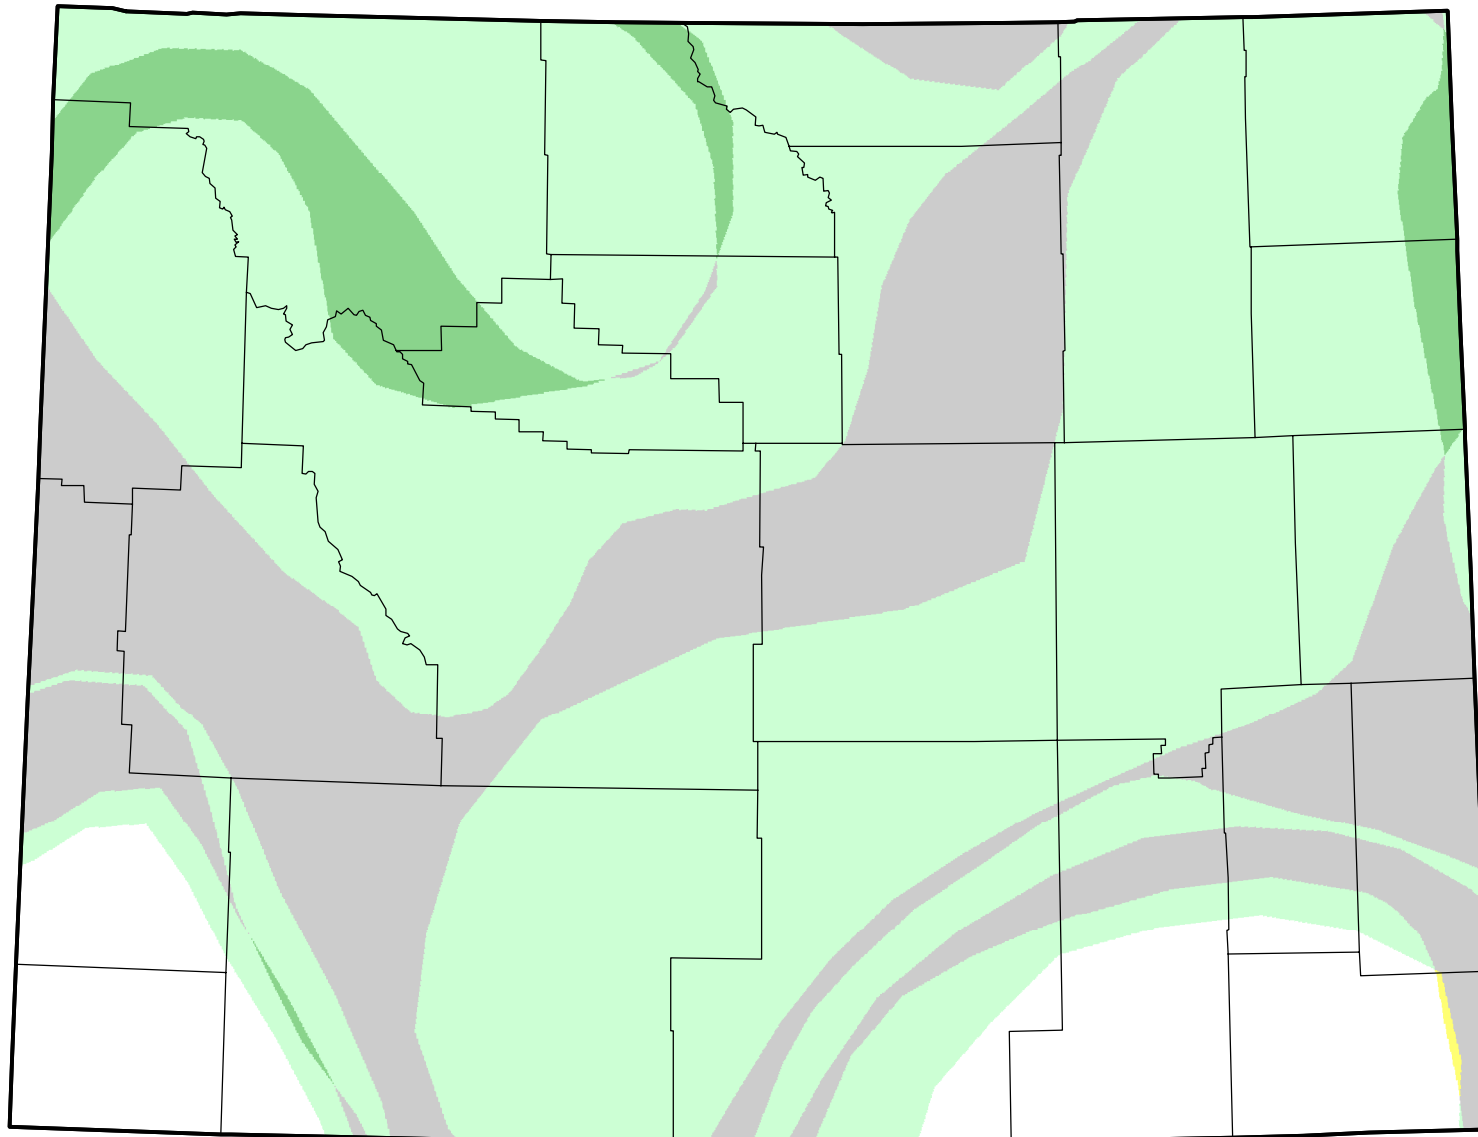

U.S. Drought Monitor Class Change - Wyoming

13 Week

November 22, 2005
compared to
August 25, 2005

droughtmonitor.unl.edu

-  5 Class Degradation
-  4 Class Degradation
-  3 Class Degradation
-  2 Class Degradation
-  1 Class Degradation
-  No Change
-  1 Class Improvement
-  2 Class Improvement
-  3 Class Improvement
-  4 Class Improvement
-  5 Class Improvement