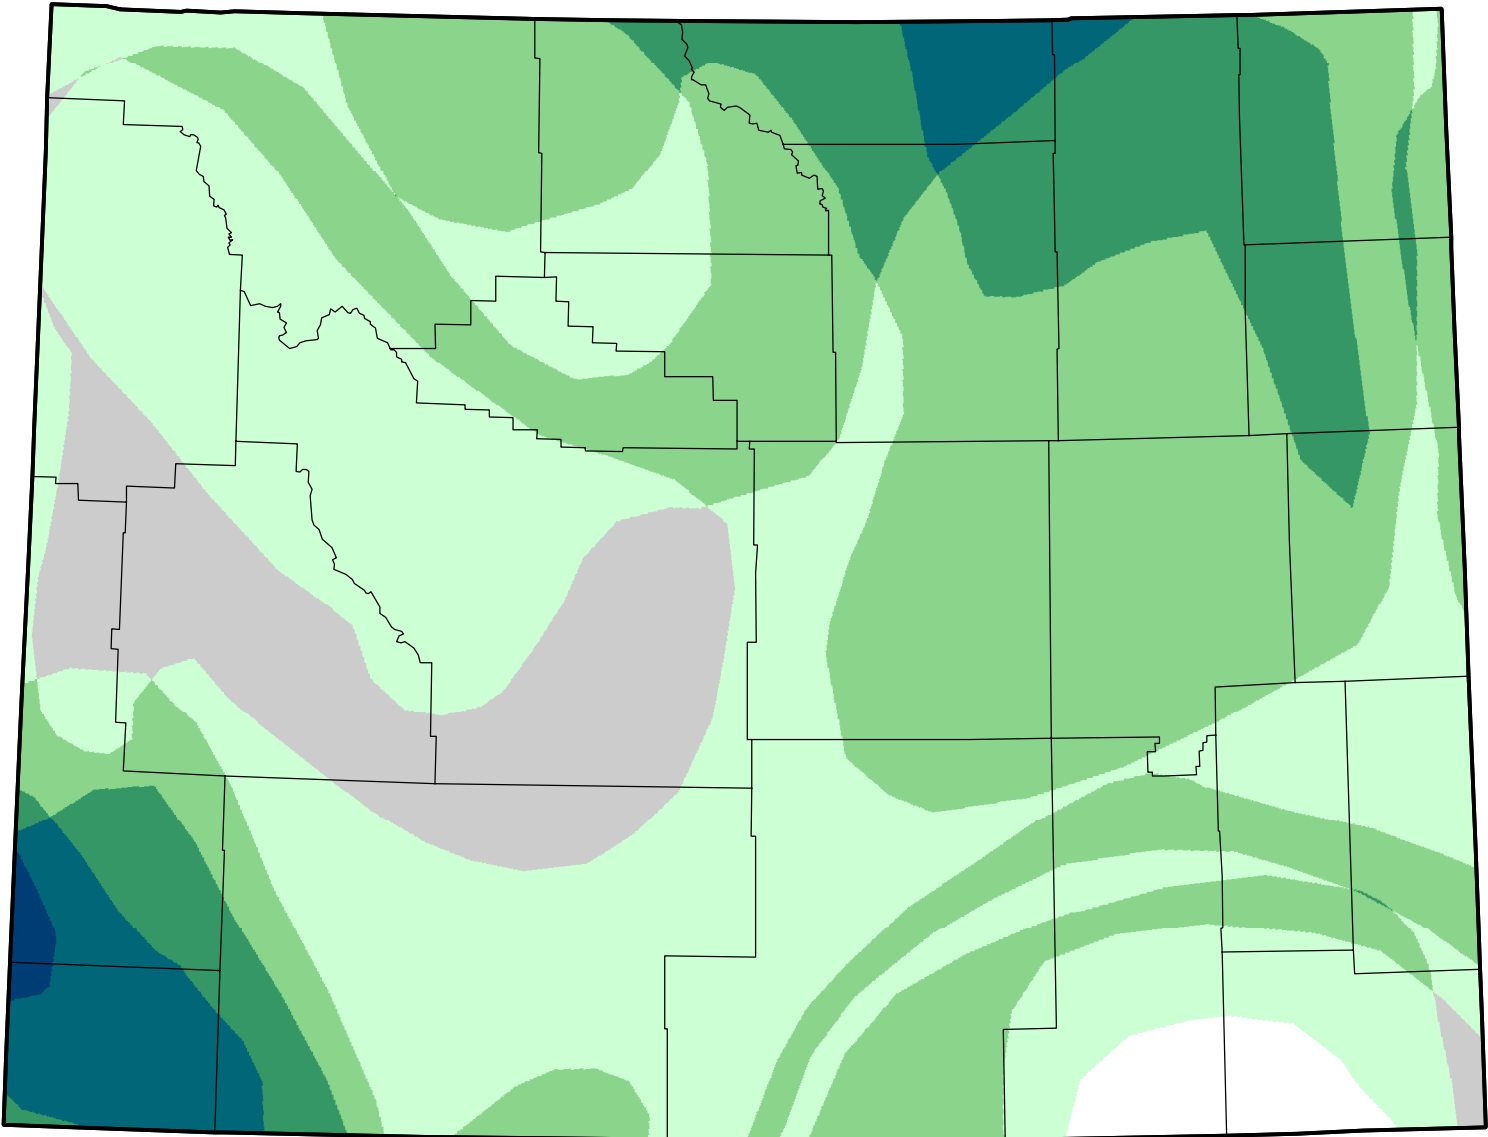

U.S. Drought Monitor Class Change - Wyoming

52 Week

-  5 Class Degradation
-  4 Class Degradation
-  3 Class Degradation
-  2 Class Degradation
-  1 Class Degradation
-  No Change
-  1 Class Improvement
-  2 Class Improvement
-  3 Class Improvement
-  4 Class Improvement
-  5 Class Improvement

November 22, 2005
compared to
November 24, 2004

droughtmonitor.unl.edu