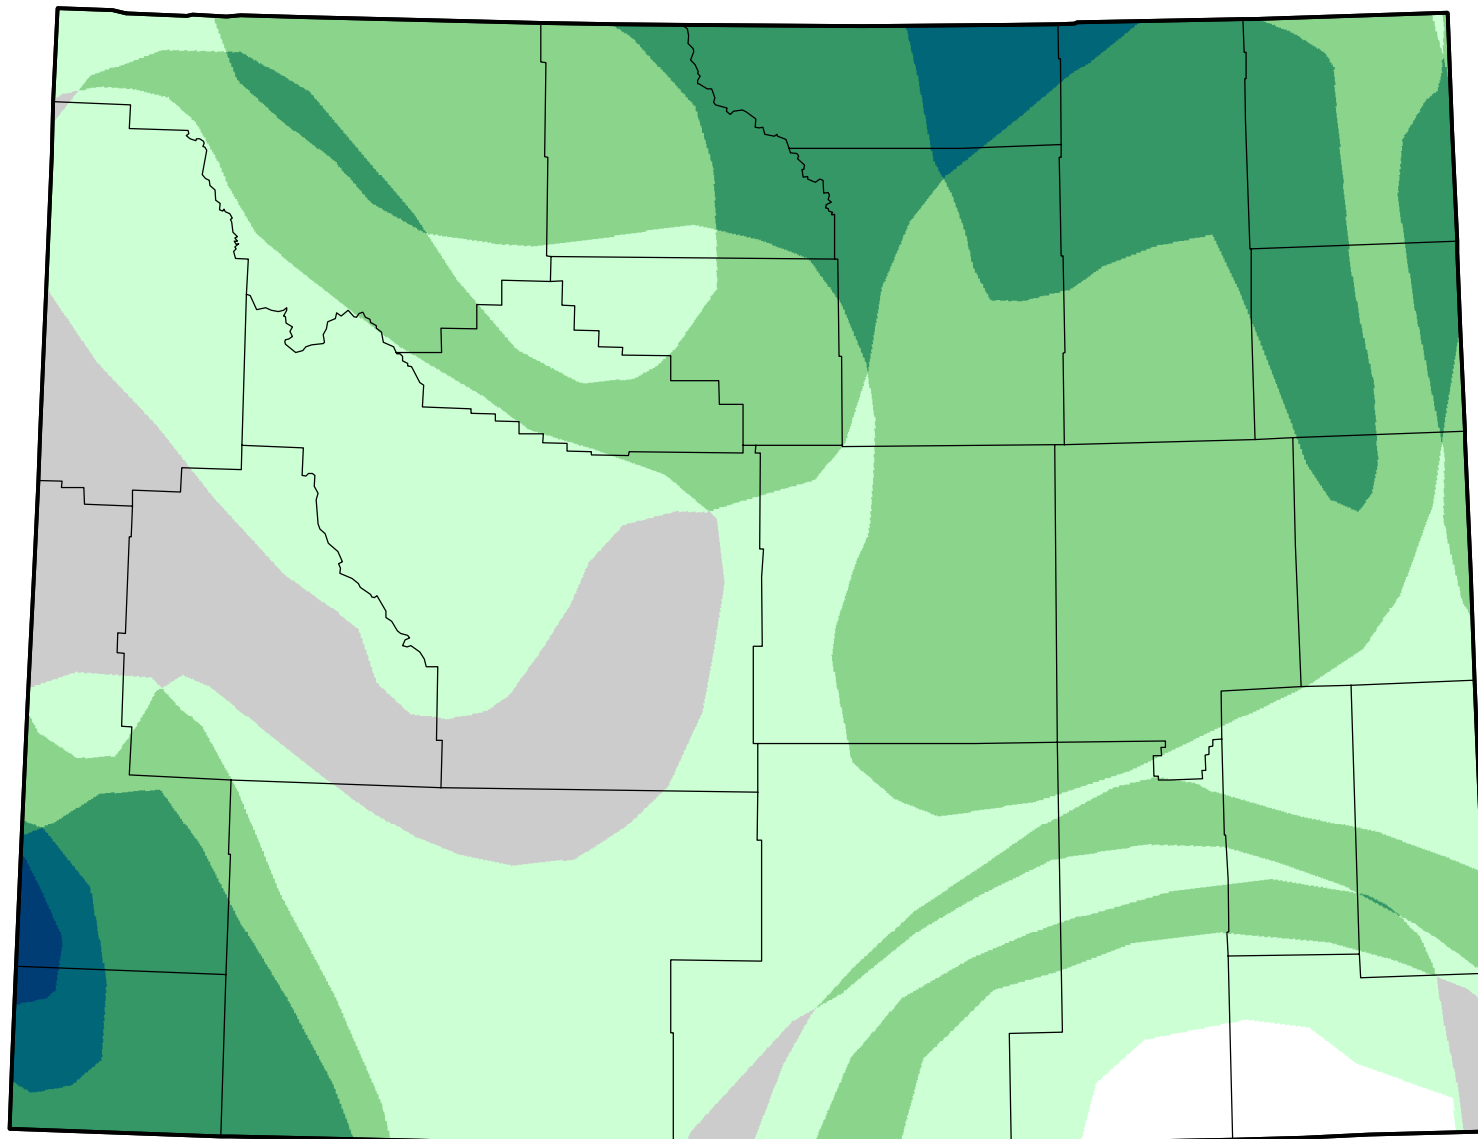

U.S. Drought Monitor Class Change - Wyoming

Start of Calendar Year

November 22, 2005
compared to
January 6, 2005

droughtmonitor.unl.edu

-  5 Class Degradation
-  4 Class Degradation
-  3 Class Degradation
-  2 Class Degradation
-  1 Class Degradation
-  No Change
-  1 Class Improvement
-  2 Class Improvement
-  3 Class Improvement
-  4 Class Improvement
-  5 Class Improvement