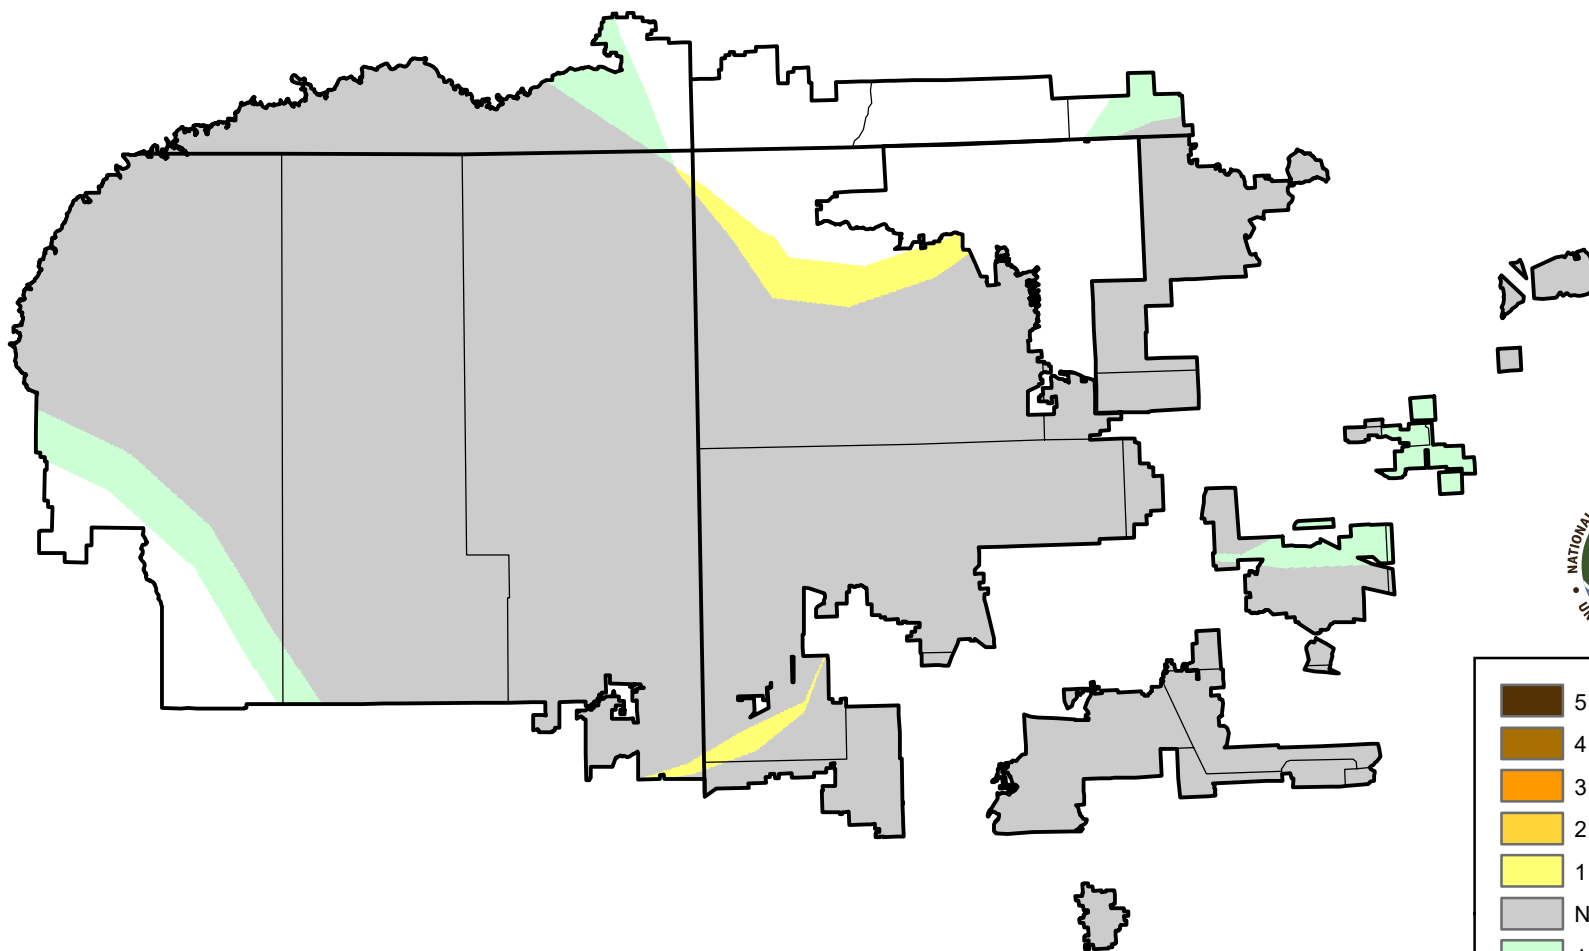

U.S. Drought Monitor Class Change - 4 Corners

13 Week

November 29, 2005
compared to
September 1, 2005

droughtmonitor.unl.edu

- 5 Class Degradation
- 4 Class Degradation
- 3 Class Degradation
- 2 Class Degradation
- 1 Class Degradation
- No Change
- 1 Class Improvement
- 2 Class Improvement
- 3 Class Improvement
- 4 Class Improvement
- 5 Class Improvement