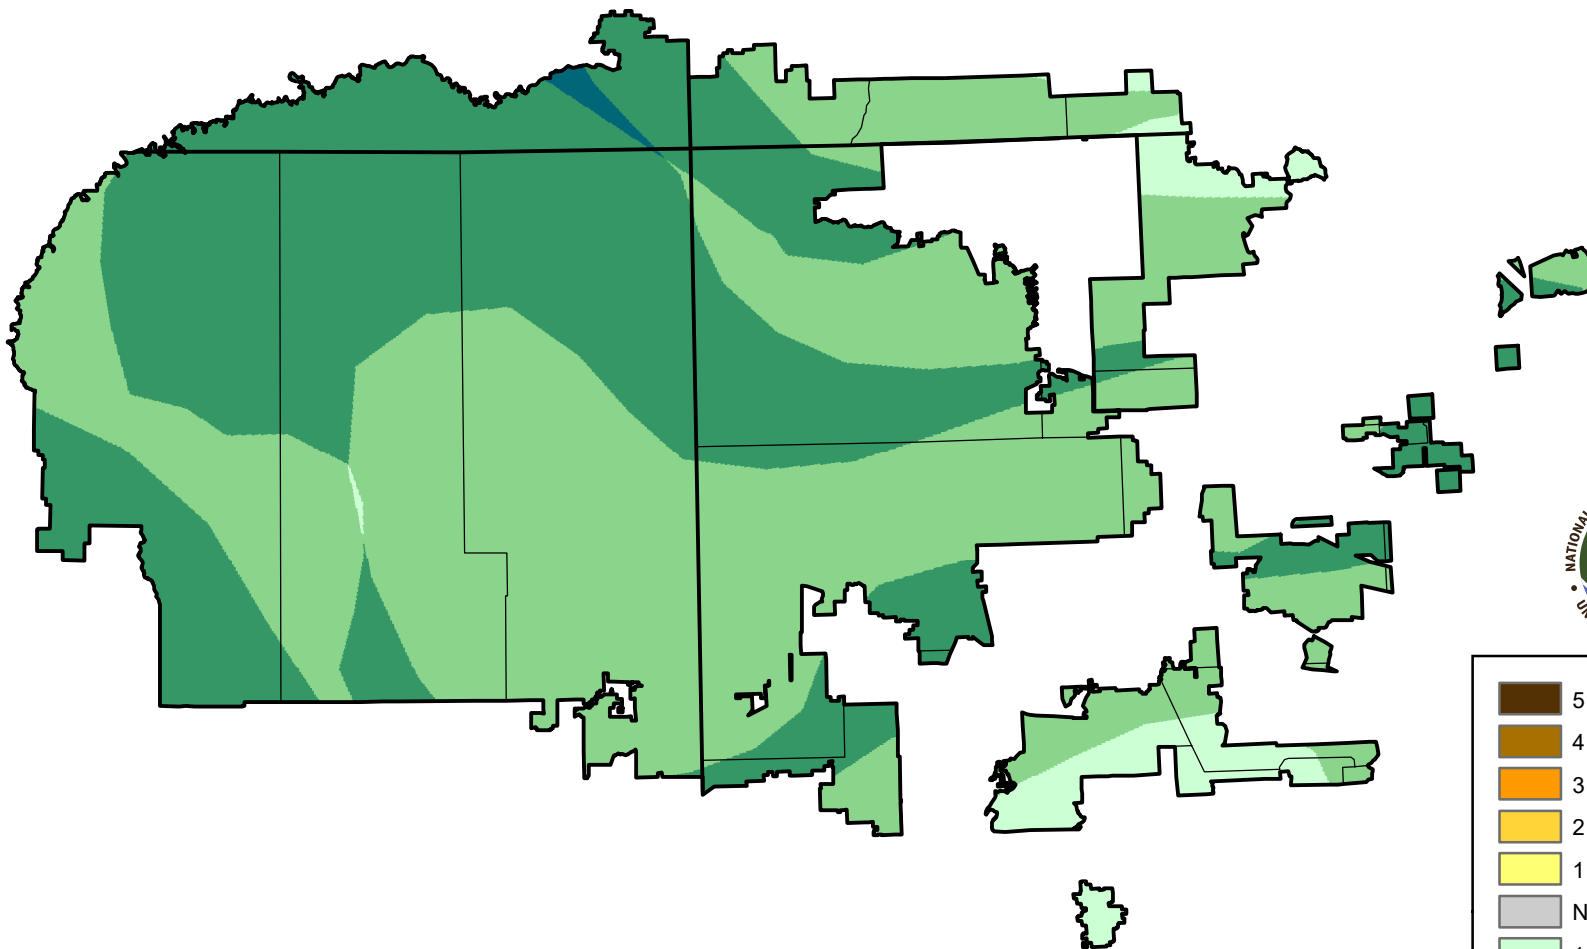

U.S. Drought Monitor Class Change - 4 Corners

52 Week

November 29, 2005
compared to
December 2, 2004

droughtmonitor.unl.edu

-  5 Class Degradation
-  4 Class Degradation
-  3 Class Degradation
-  2 Class Degradation
-  1 Class Degradation
-  No Change
-  1 Class Improvement
-  2 Class Improvement
-  3 Class Improvement
-  4 Class Improvement
-  5 Class Improvement