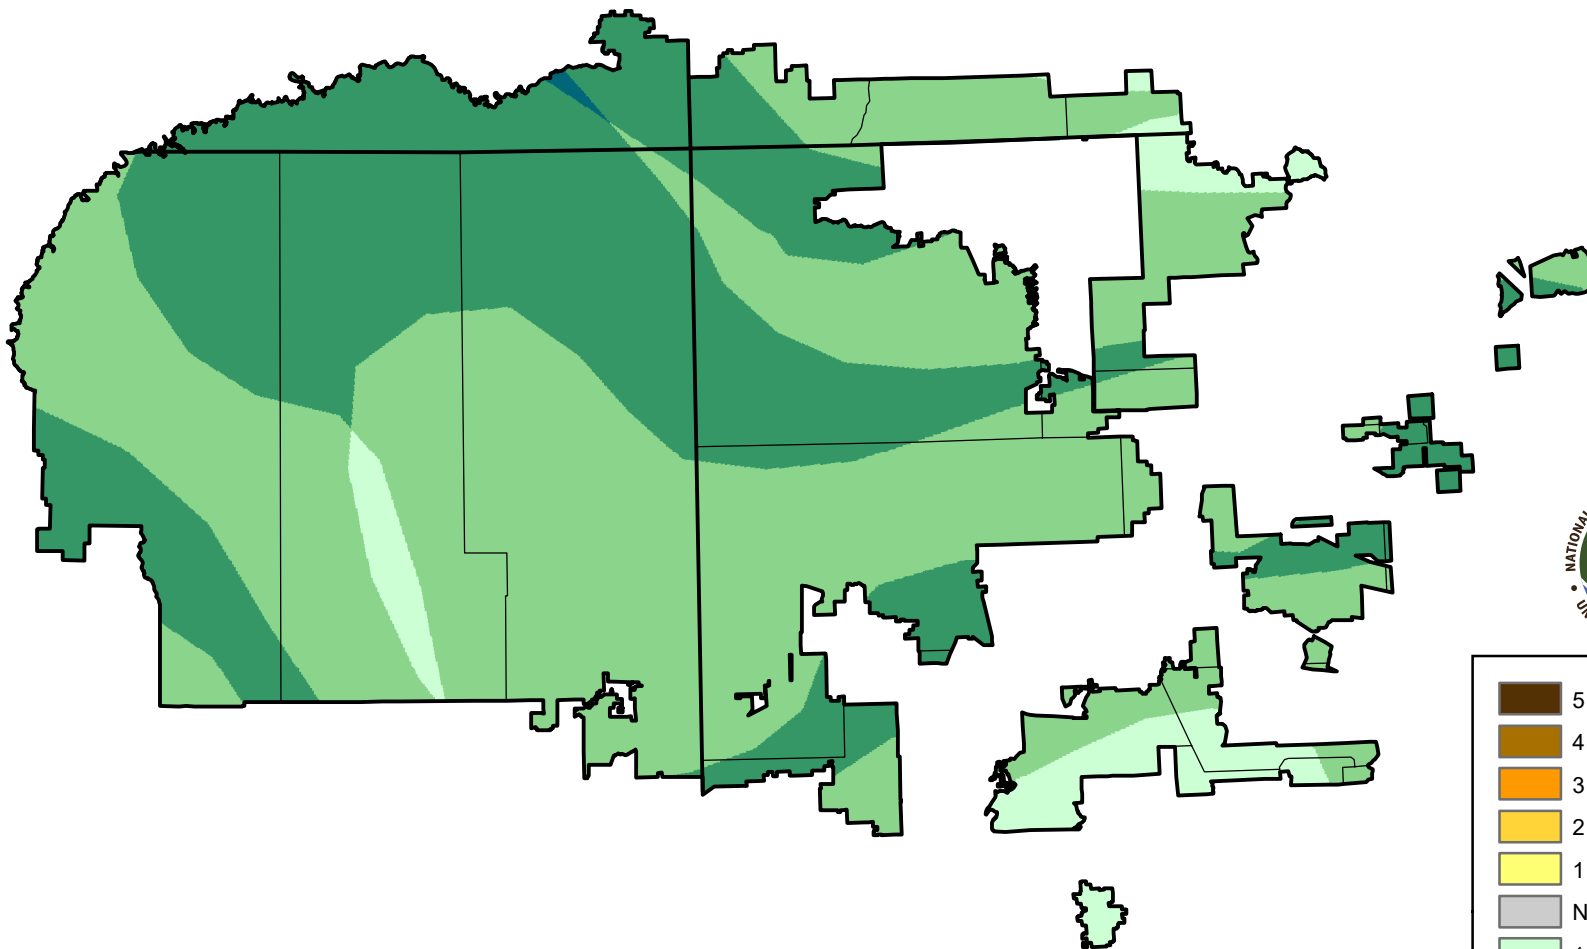

U.S. Drought Monitor Class Change - 4 Corners

Start of Calendar Year

November 29, 2005
compared to
January 6, 2005

droughtmonitor.unl.edu

- 5 Class Degradation
- 4 Class Degradation
- 3 Class Degradation
- 2 Class Degradation
- 1 Class Degradation
- No Change
- 1 Class Improvement
- 2 Class Improvement
- 3 Class Improvement
- 4 Class Improvement
- 5 Class Improvement