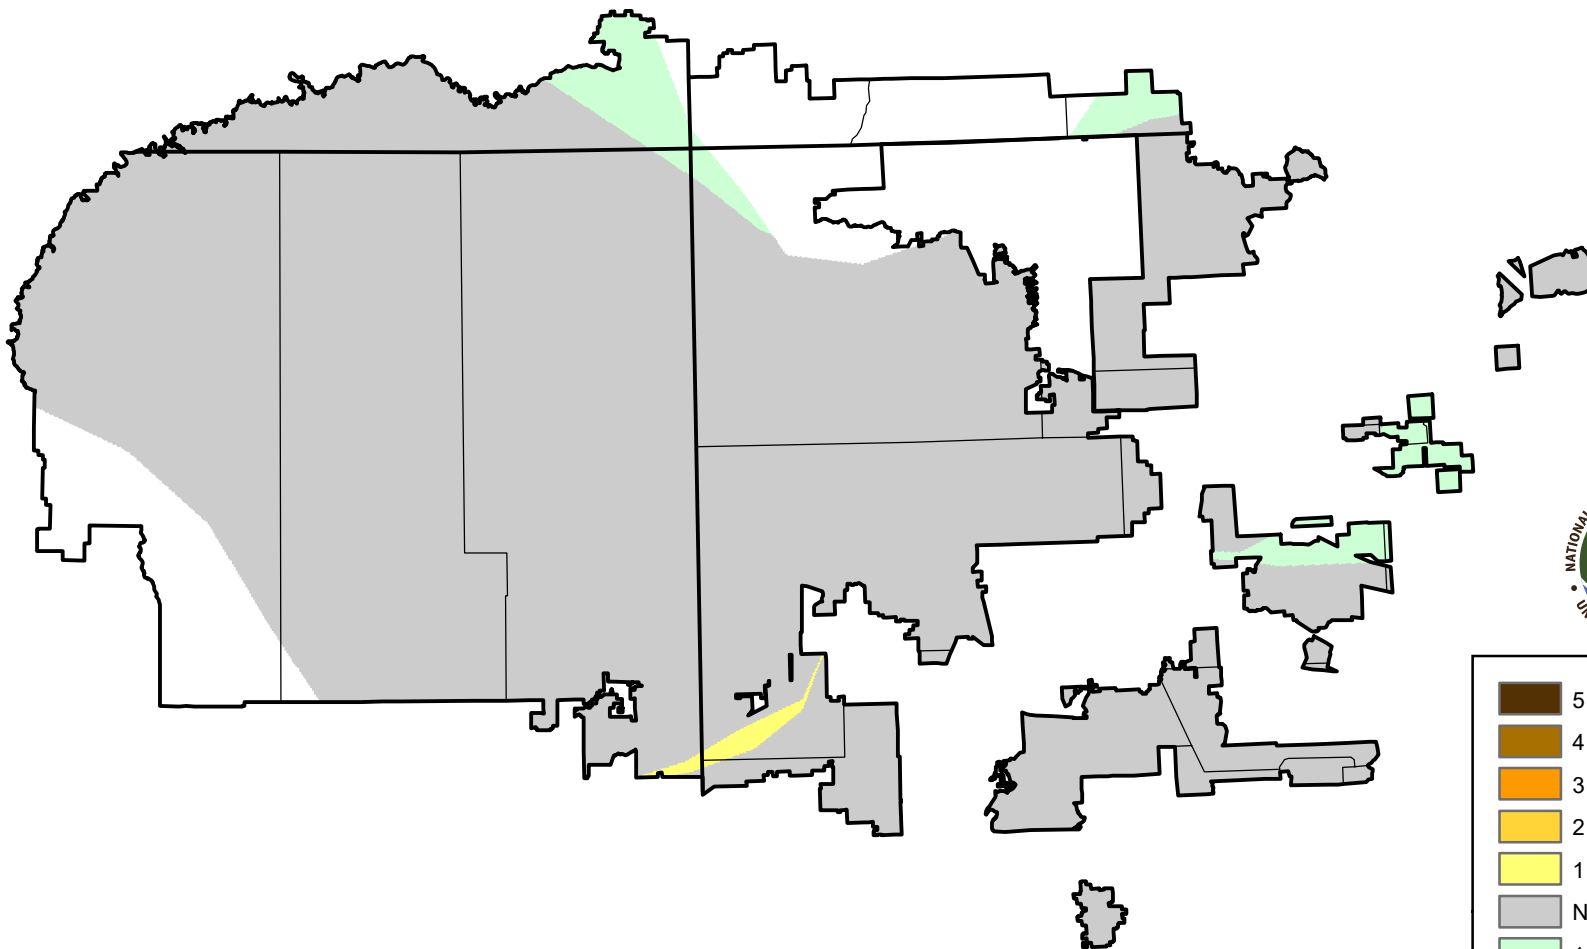

U.S. Drought Monitor Class Change - 4 Corners

Start of Water Year

November 29, 2005
compared to
September 29, 2005

droughtmonitor.unl.edu

-  5 Class Degradation
-  4 Class Degradation
-  3 Class Degradation
-  2 Class Degradation
-  1 Class Degradation
-  No Change
-  1 Class Improvement
-  2 Class Improvement
-  3 Class Improvement
-  4 Class Improvement
-  5 Class Improvement