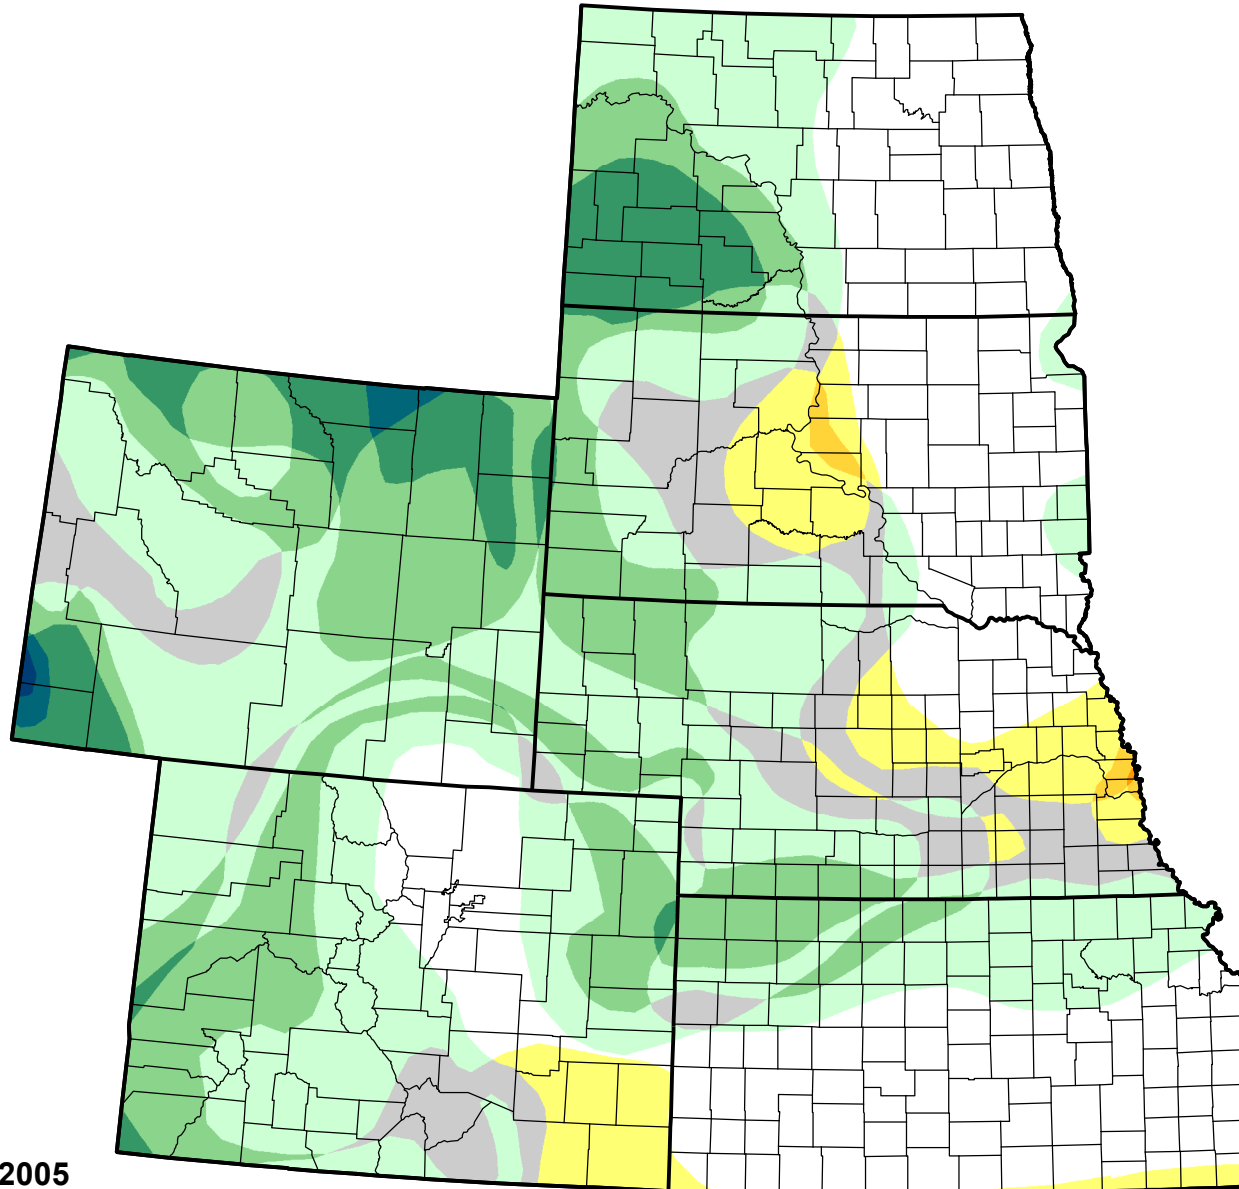

U.S. Drought Monitor Class Change - High Plains

Start of Calendar Year

November 29, 2005
compared to
January 6, 2005

droughtmonitor.unl.edu

-  5 Class Degradation
-  4 Class Degradation
-  3 Class Degradation
-  2 Class Degradation
-  1 Class Degradation
-  No Change
-  1 Class Improvement
-  2 Class Improvement
-  3 Class Improvement
-  4 Class Improvement
-  5 Class Improvement