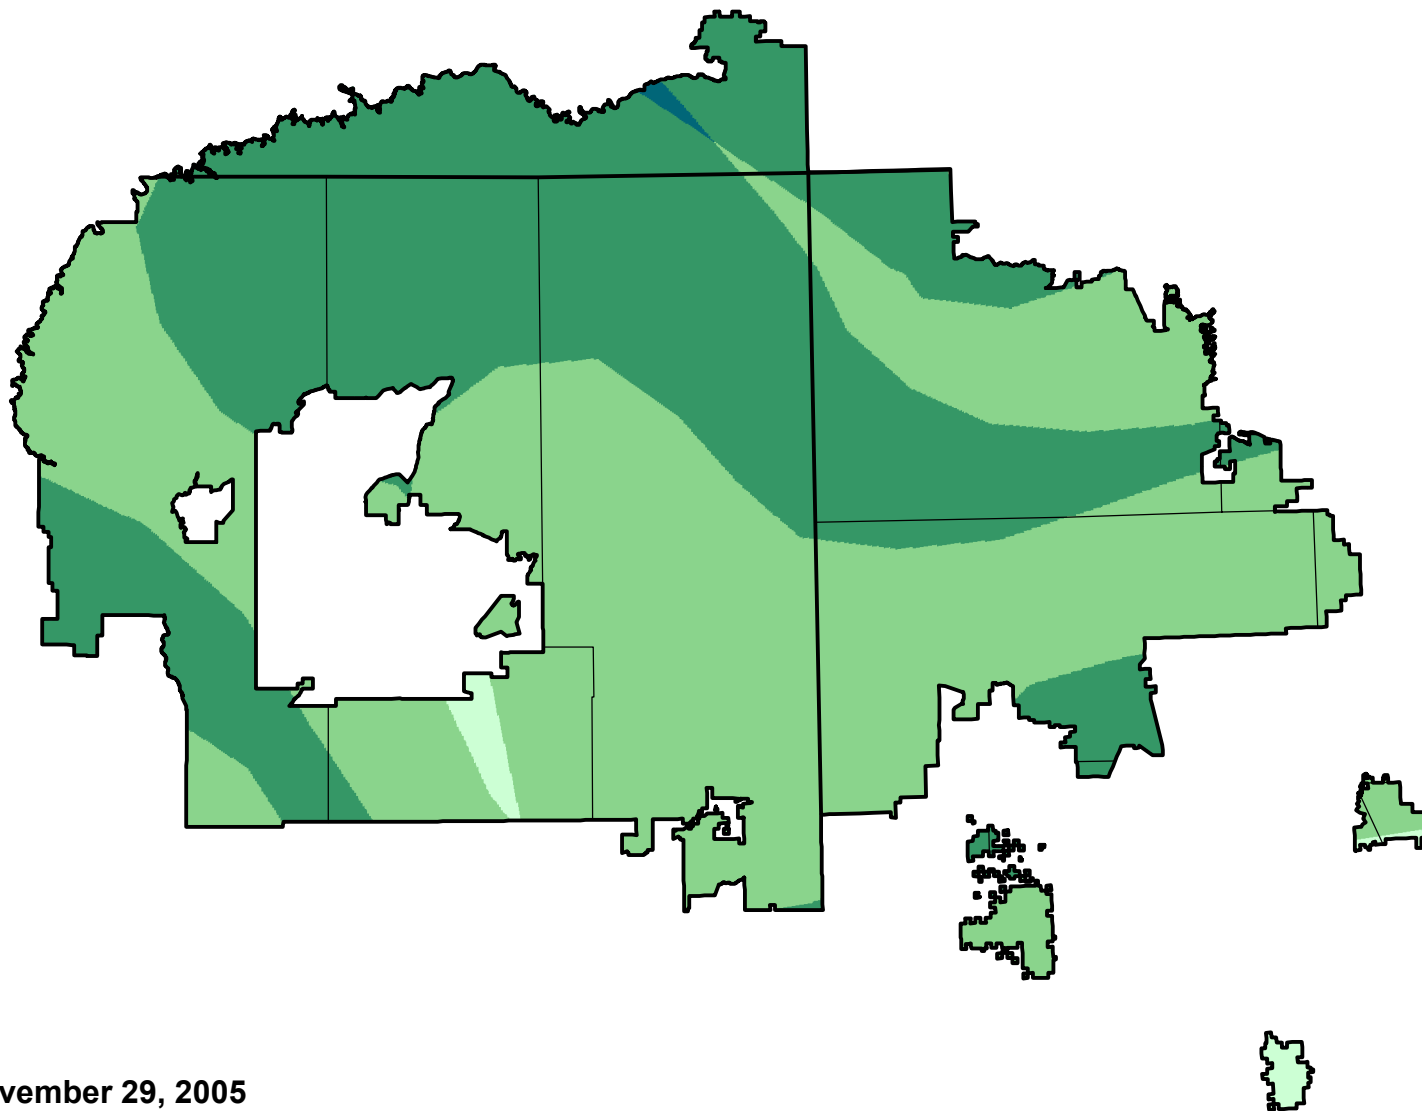

U.S. Drought Monitor Class Change - Navajo

Start of Calendar Year

November 29, 2005
compared to
January 6, 2005

droughtmonitor.unl.edu

- | | |
|---|---------------------|
|  | 5 Class Degradation |
|  | 4 Class Degradation |
|  | 3 Class Degradation |
|  | 2 Class Degradation |
|  | 1 Class Degradation |
|  | No Change |
|  | 1 Class Improvement |
|  | 2 Class Improvement |
|  | 3 Class Improvement |
|  | 4 Class Improvement |
|  | 5 Class Improvement |