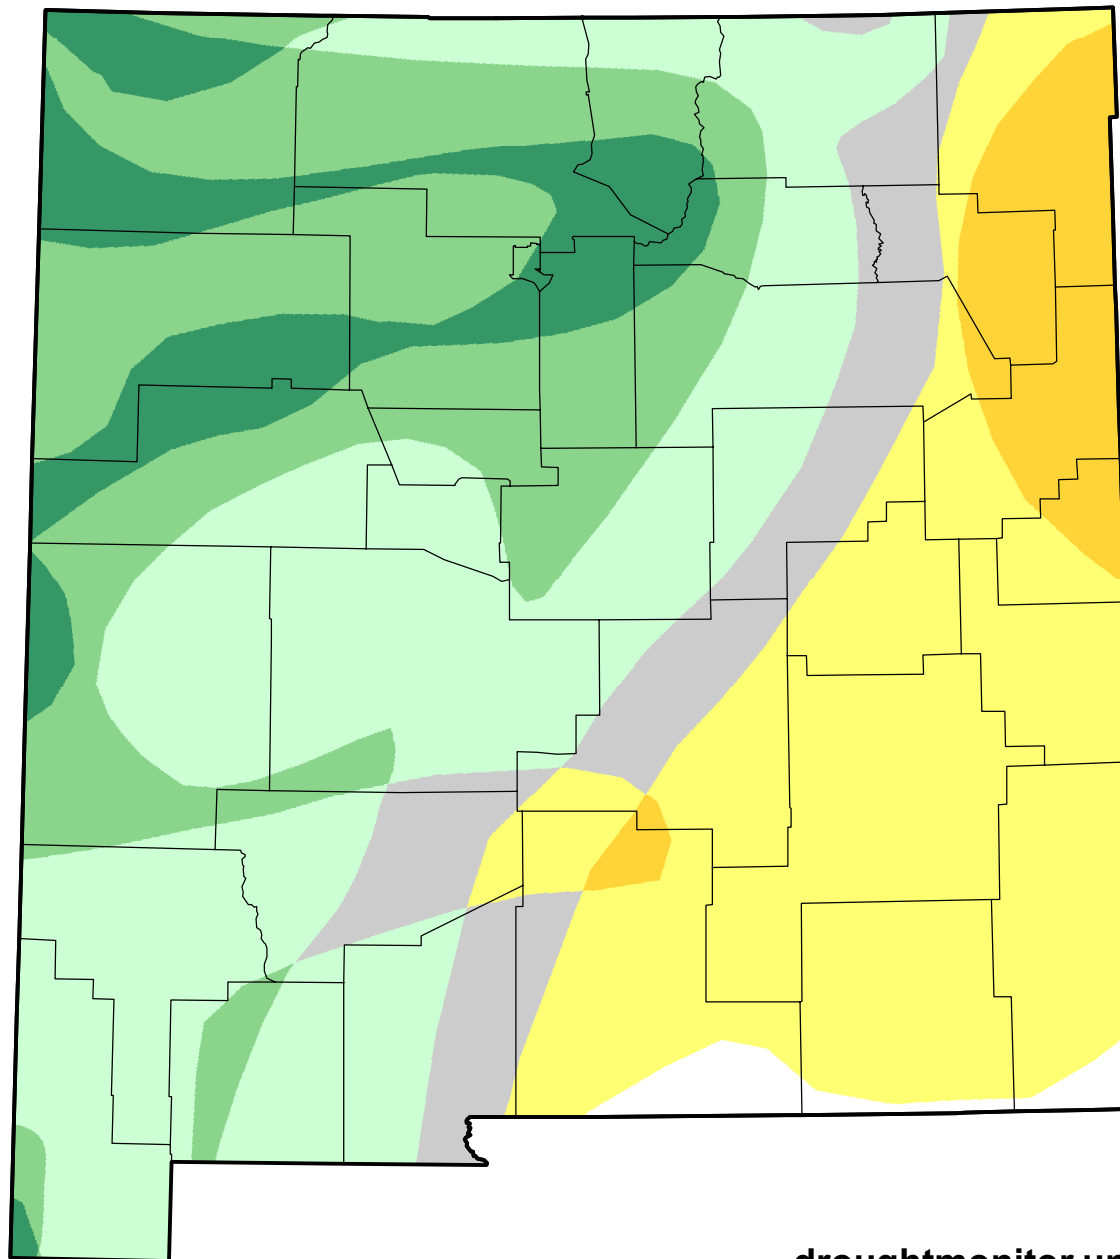

U.S. Drought Monitor Class Change - New Mexico

Start of Calendar Year

November 29, 2005
compared to
January 6, 2005

- 5 Class Degradation
- 4 Class Degradation
- 3 Class Degradation
- 2 Class Degradation
- 1 Class Degradation
- No Change
- 1 Class Improvement
- 2 Class Improvement
- 3 Class Improvement
- 4 Class Improvement
- 5 Class Improvement

droughtmonitor.unl.edu