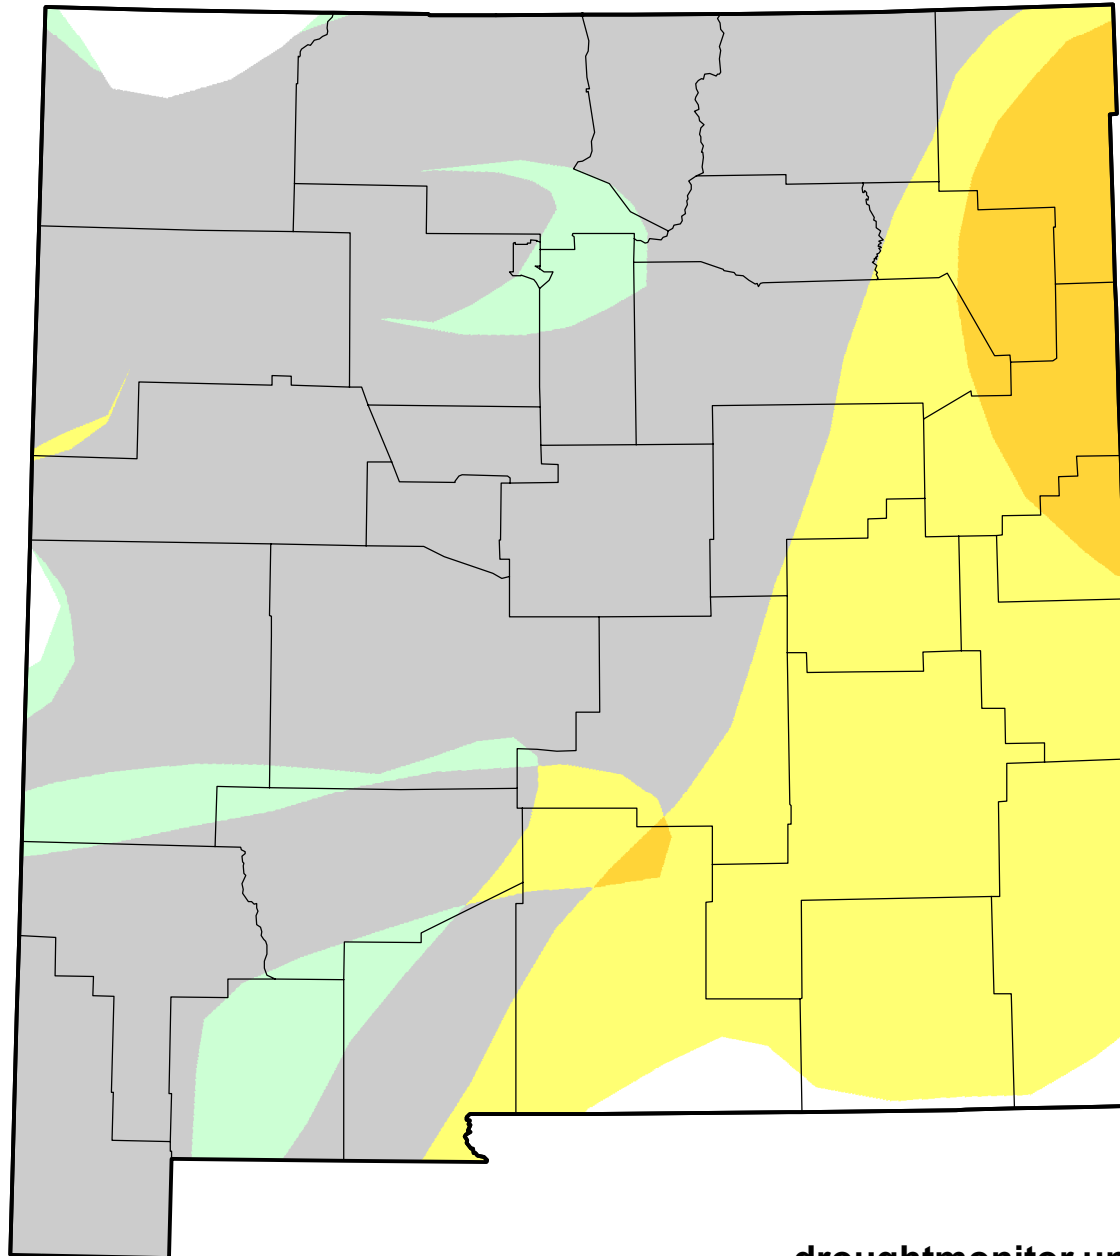

U.S. Drought Monitor Class Change - New Mexico

Start of Water Year

November 29, 2005
compared to
September 29, 2005

droughtmonitor.unl.edu

- | | |
|---|---------------------|
|  | 5 Class Degradation |
|  | 4 Class Degradation |
|  | 3 Class Degradation |
|  | 2 Class Degradation |
|  | 1 Class Degradation |
|  | No Change |
|  | 1 Class Improvement |
|  | 2 Class Improvement |
|  | 3 Class Improvement |
|  | 4 Class Improvement |
|  | 5 Class Improvement |