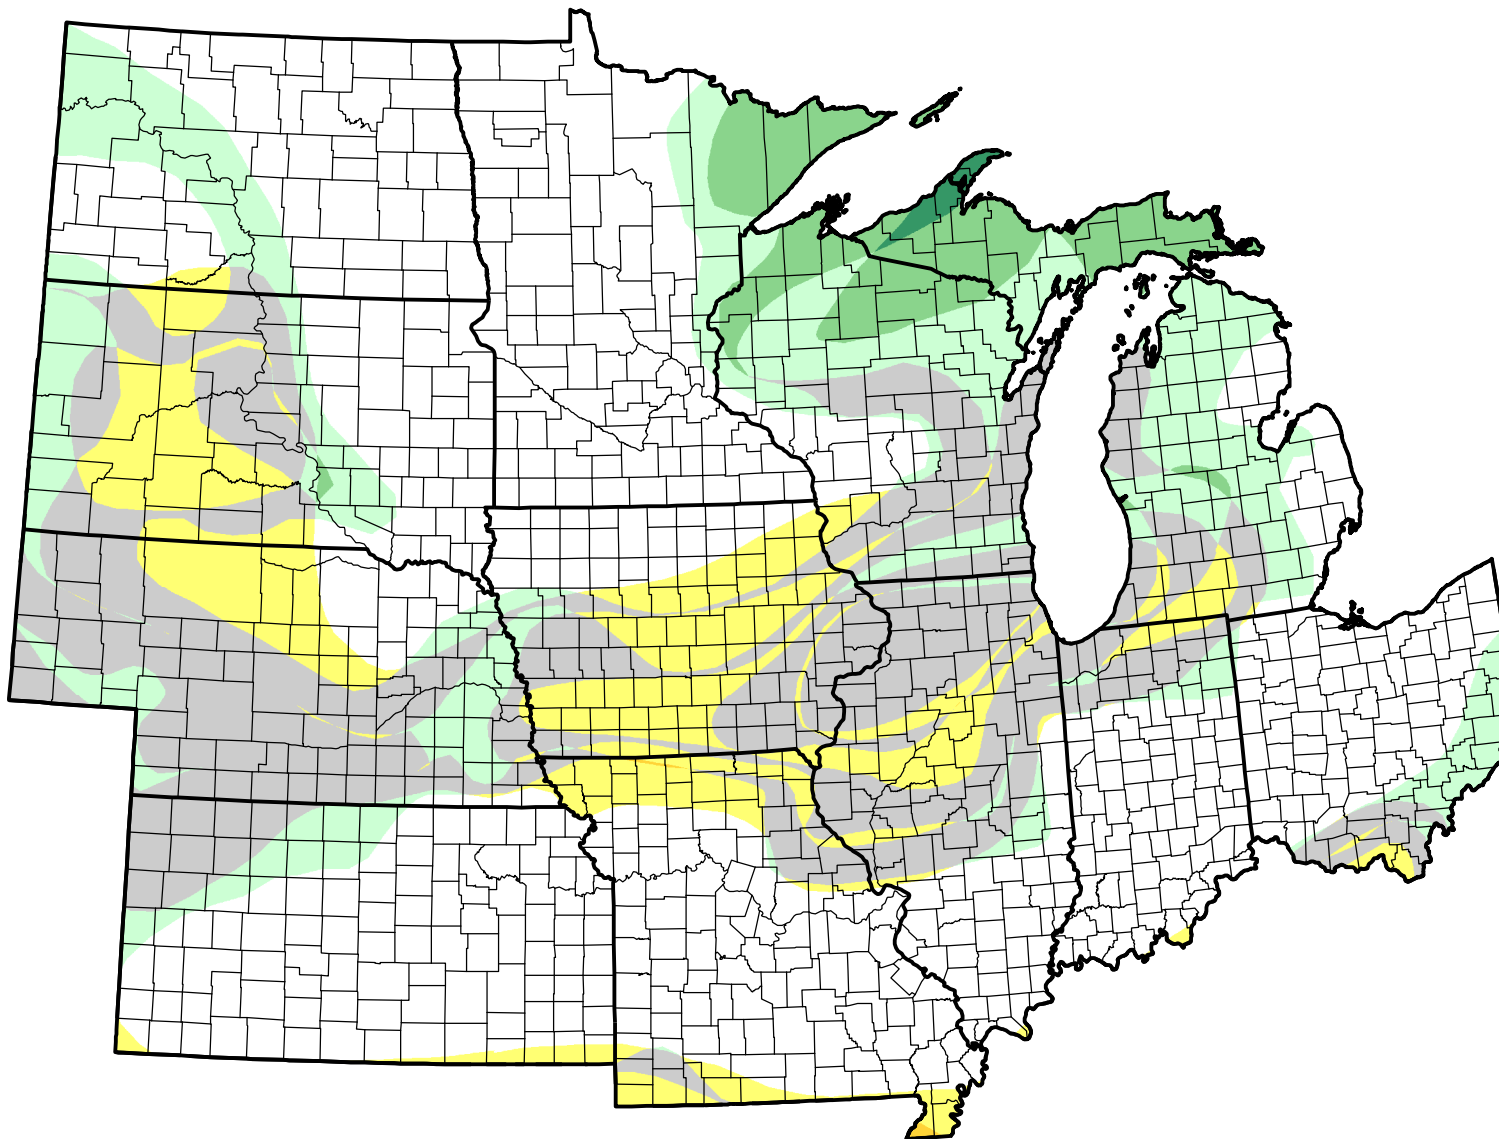

U.S. Drought Monitor Class Change - U2U North Central States

8 Week

November 29, 2005
compared to
October 6, 2005

droughtmonitor.unl.edu

-  5 Class Degradation
-  4 Class Degradation
-  3 Class Degradation
-  2 Class Degradation
-  1 Class Degradation
-  No Change
-  1 Class Improvement
-  2 Class Improvement
-  3 Class Improvement
-  4 Class Improvement
-  5 Class Improvement