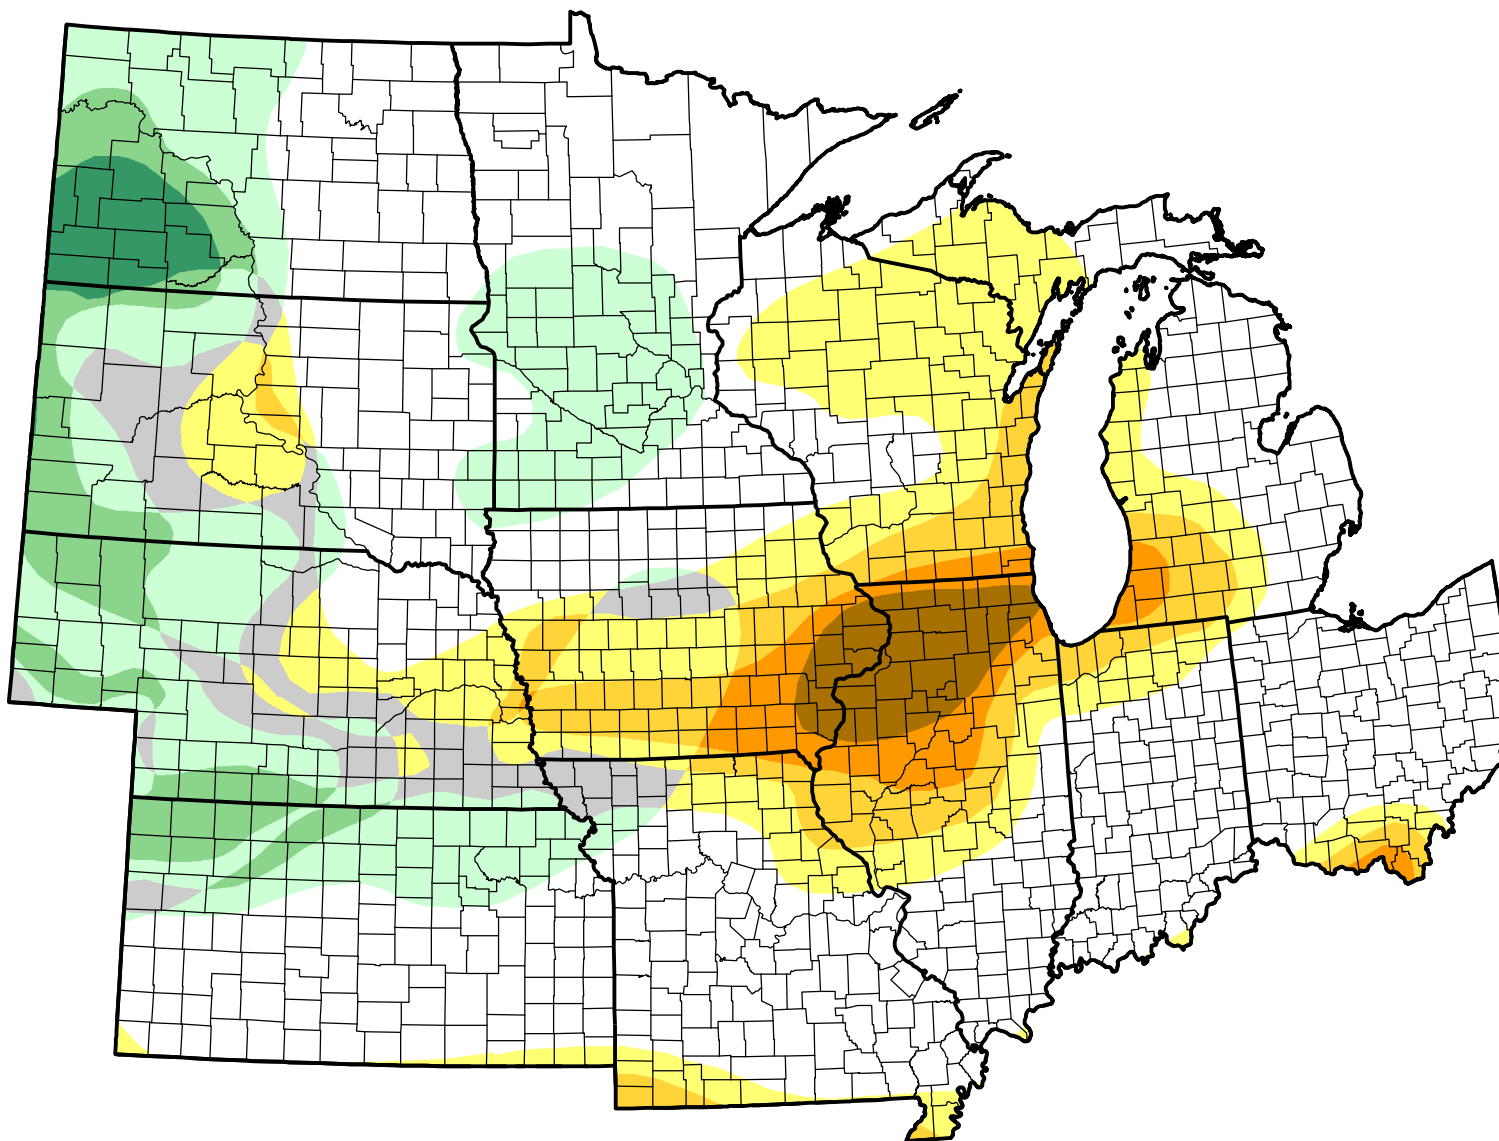

U.S. Drought Monitor Class Change - U2U North Central States

Start of Calendar Year

November 29, 2005
compared to
January 6, 2005

droughtmonitor.unl.edu

-  5 Class Degradation
-  4 Class Degradation
-  3 Class Degradation
-  2 Class Degradation
-  1 Class Degradation
-  No Change
-  1 Class Improvement
-  2 Class Improvement
-  3 Class Improvement
-  4 Class Improvement
-  5 Class Improvement