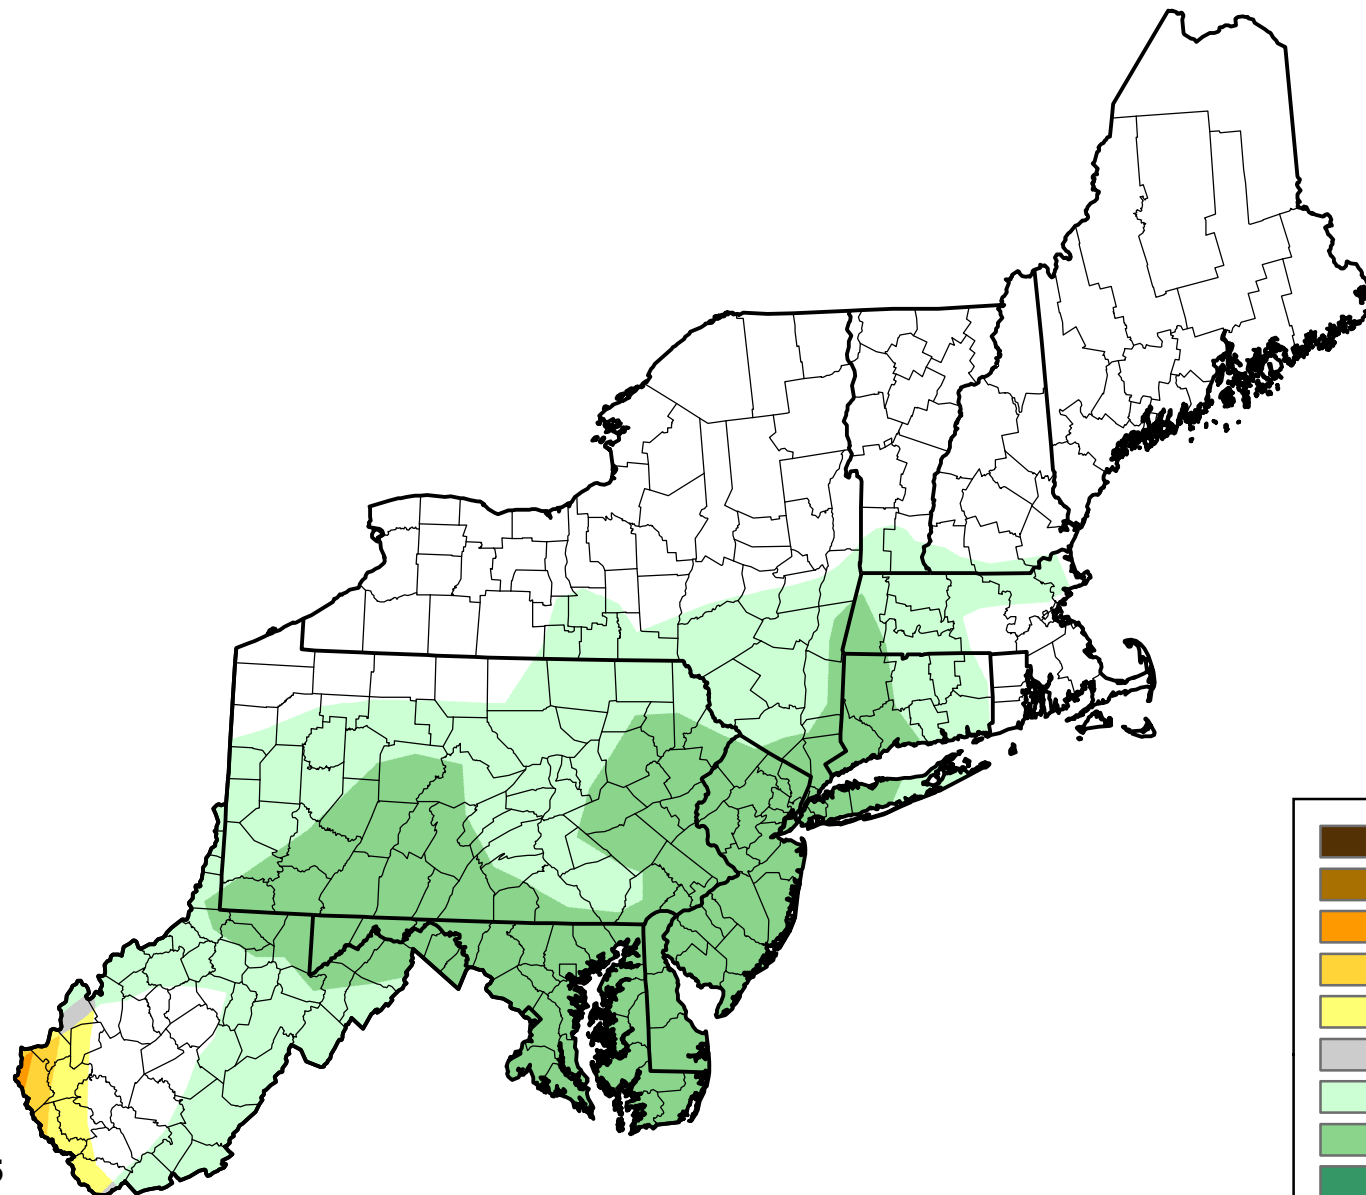

U.S. Drought Monitor Class Change - Northeast

Start of Water Year

November 29, 2005
compared to
September 29, 2005

droughtmonitor.unl.edu

- 5 Class Degradation
- 4 Class Degradation
- 3 Class Degradation
- 2 Class Degradation
- 1 Class Degradation
- No Change
- 1 Class Improvement
- 2 Class Improvement
- 3 Class Improvement
- 4 Class Improvement
- 5 Class Improvement