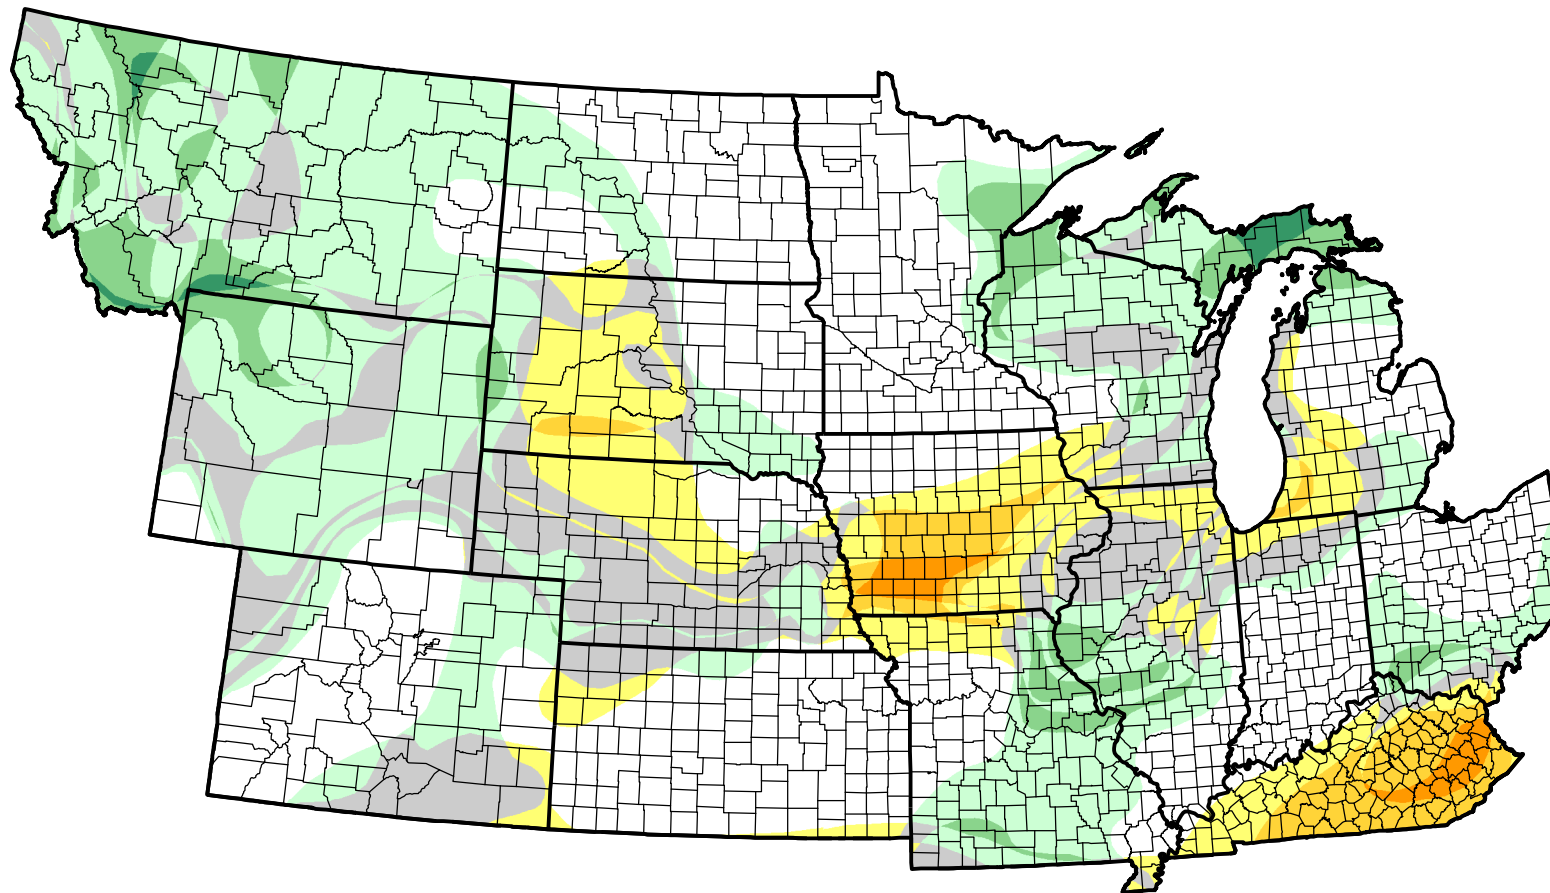

U.S. Drought Monitor Class Change - NWS Central 13 Week

November 29, 2005
compared to
September 1, 2005

droughtmonitor.unl.edu

-  5 Class Degradation
-  4 Class Degradation
-  3 Class Degradation
-  2 Class Degradation
-  1 Class Degradation
-  No Change
-  1 Class Improvement
-  2 Class Improvement
-  3 Class Improvement
-  4 Class Improvement
-  5 Class Improvement