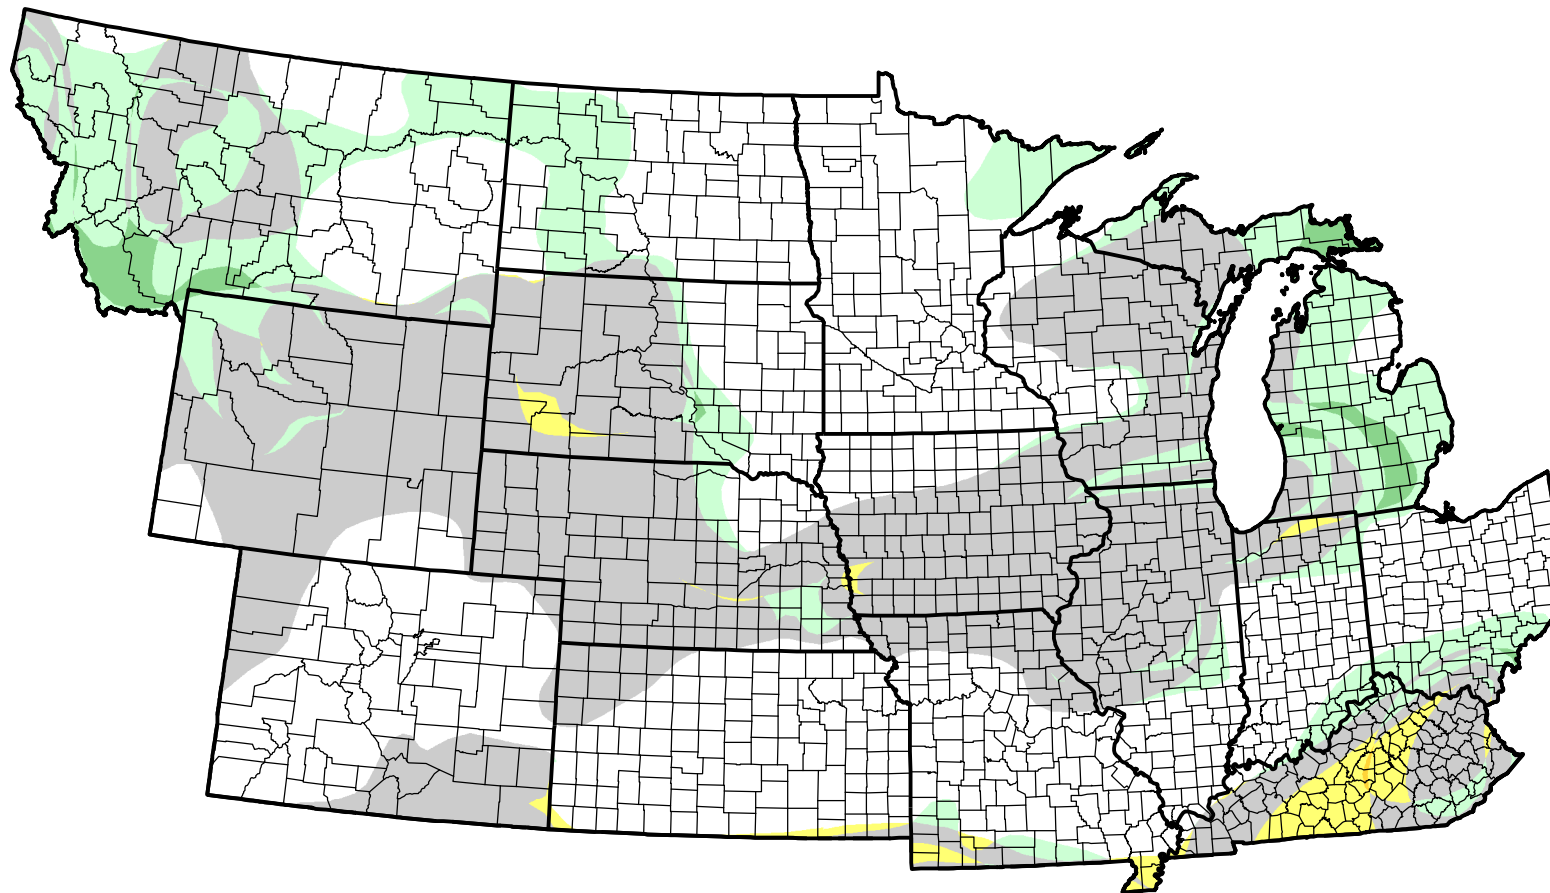

U.S. Drought Monitor Class Change - NWS Central 4 Week

-  5 Class Degradation
-  4 Class Degradation
-  3 Class Degradation
-  2 Class Degradation
-  1 Class Degradation
-  No Change
-  1 Class Improvement
-  2 Class Improvement
-  3 Class Improvement
-  4 Class Improvement
-  5 Class Improvement

November 29, 2005
compared to
November 3, 2005

droughtmonitor.unl.edu