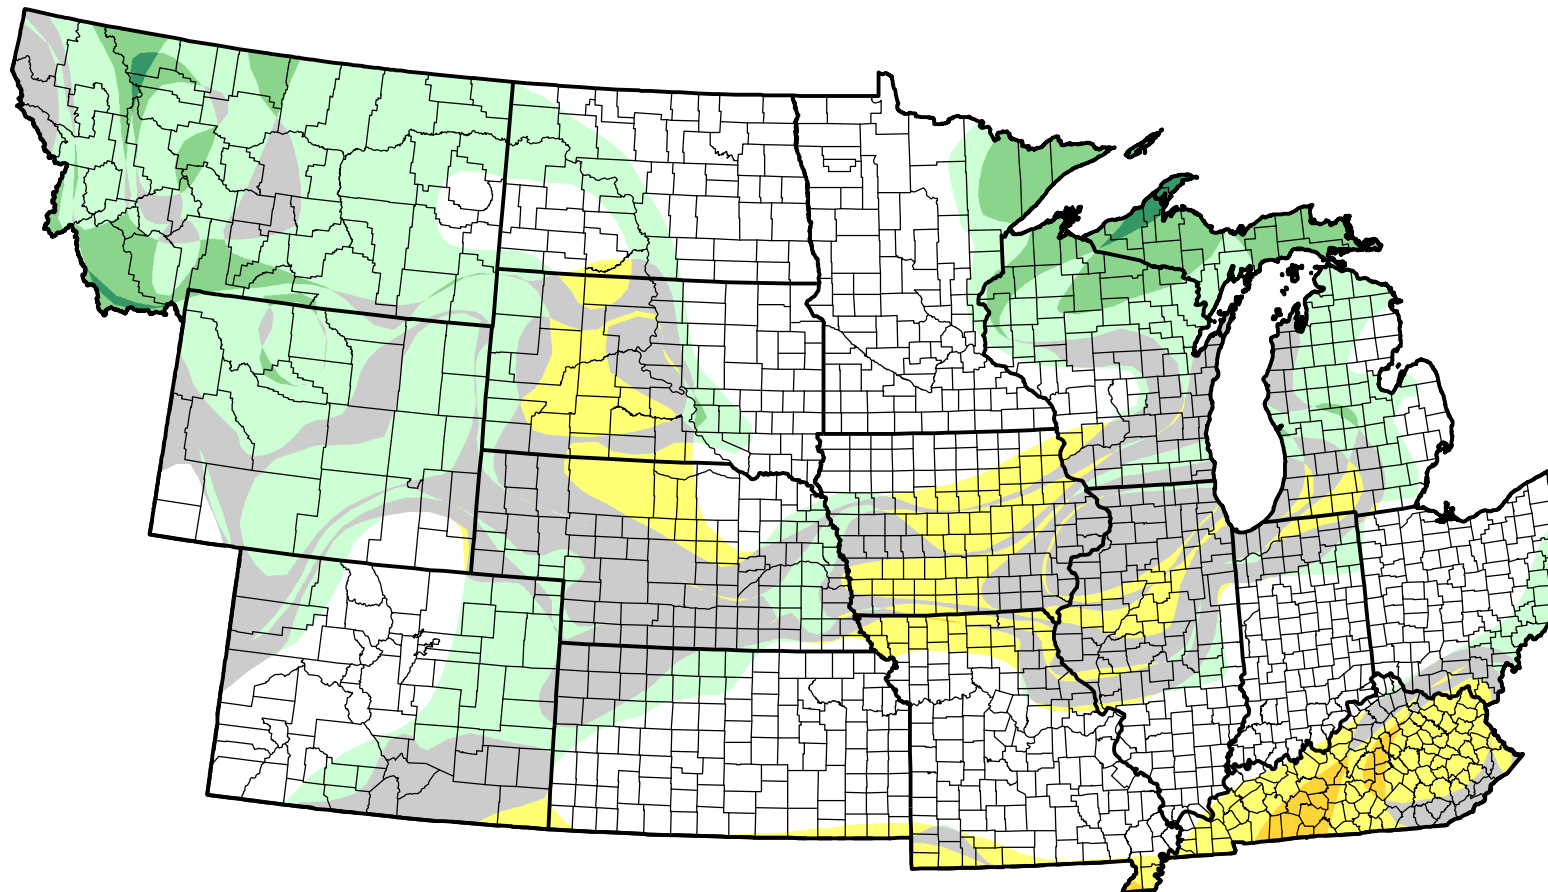

U.S. Drought Monitor Class Change - NWS Central 8 Week

-  5 Class Degradation
-  4 Class Degradation
-  3 Class Degradation
-  2 Class Degradation
-  1 Class Degradation
-  No Change
-  1 Class Improvement
-  2 Class Improvement
-  3 Class Improvement
-  4 Class Improvement
-  5 Class Improvement

November 29, 2005
compared to
October 6, 2005

droughtmonitor.unl.edu