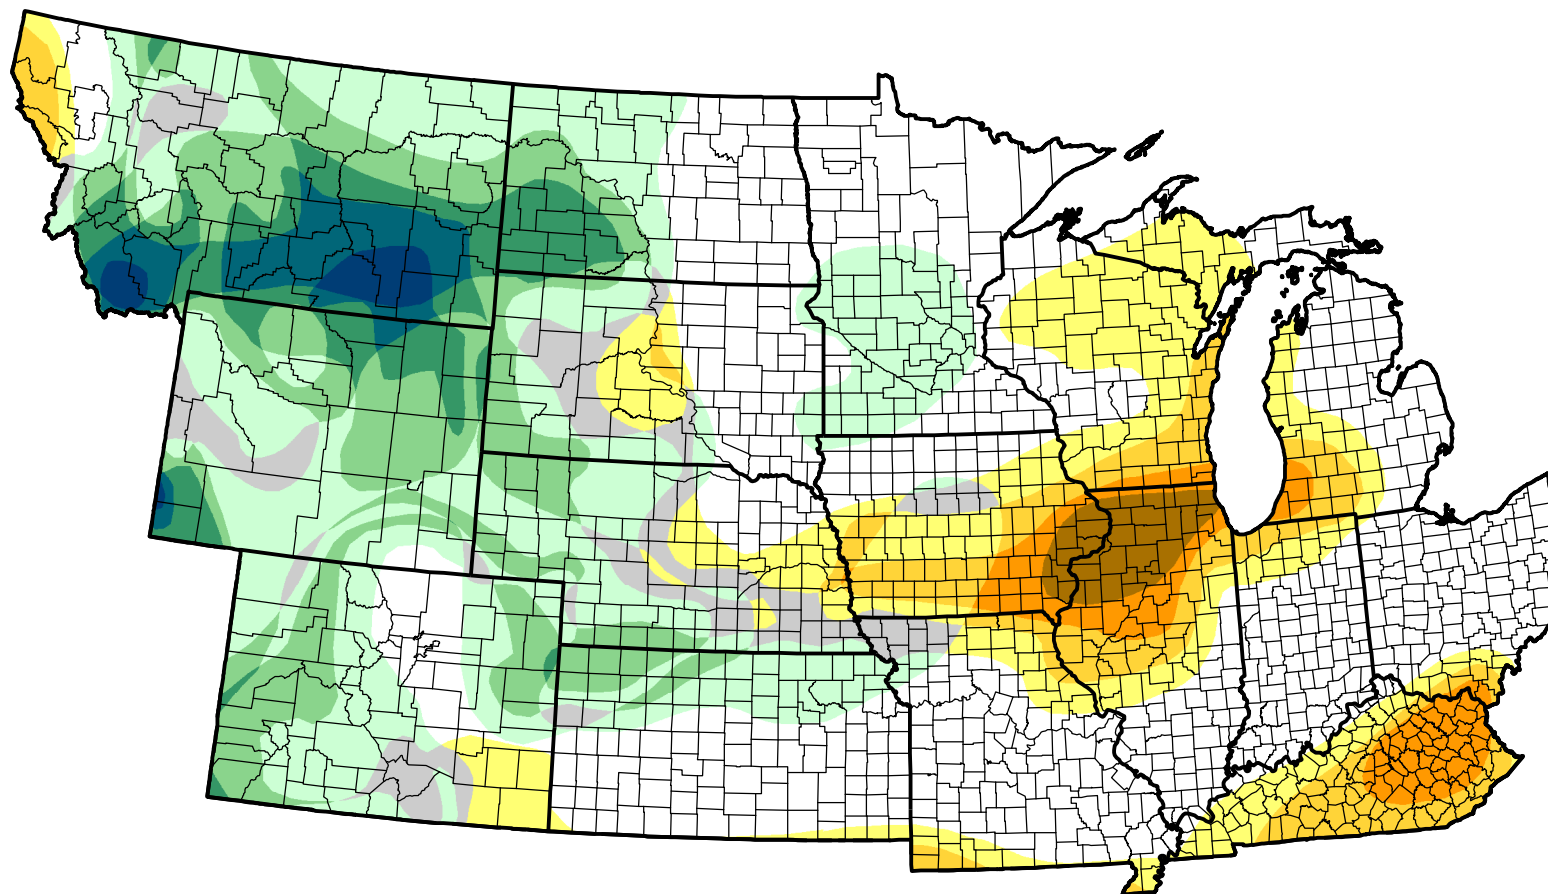

U.S. Drought Monitor Class Change - NWS Central Start of Calendar Year

-  5 Class Degradation
-  4 Class Degradation
-  3 Class Degradation
-  2 Class Degradation
-  1 Class Degradation
-  No Change
-  1 Class Improvement
-  2 Class Improvement
-  3 Class Improvement
-  4 Class Improvement
-  5 Class Improvement

November 29, 2005
compared to
January 6, 2005

droughtmonitor.unl.edu