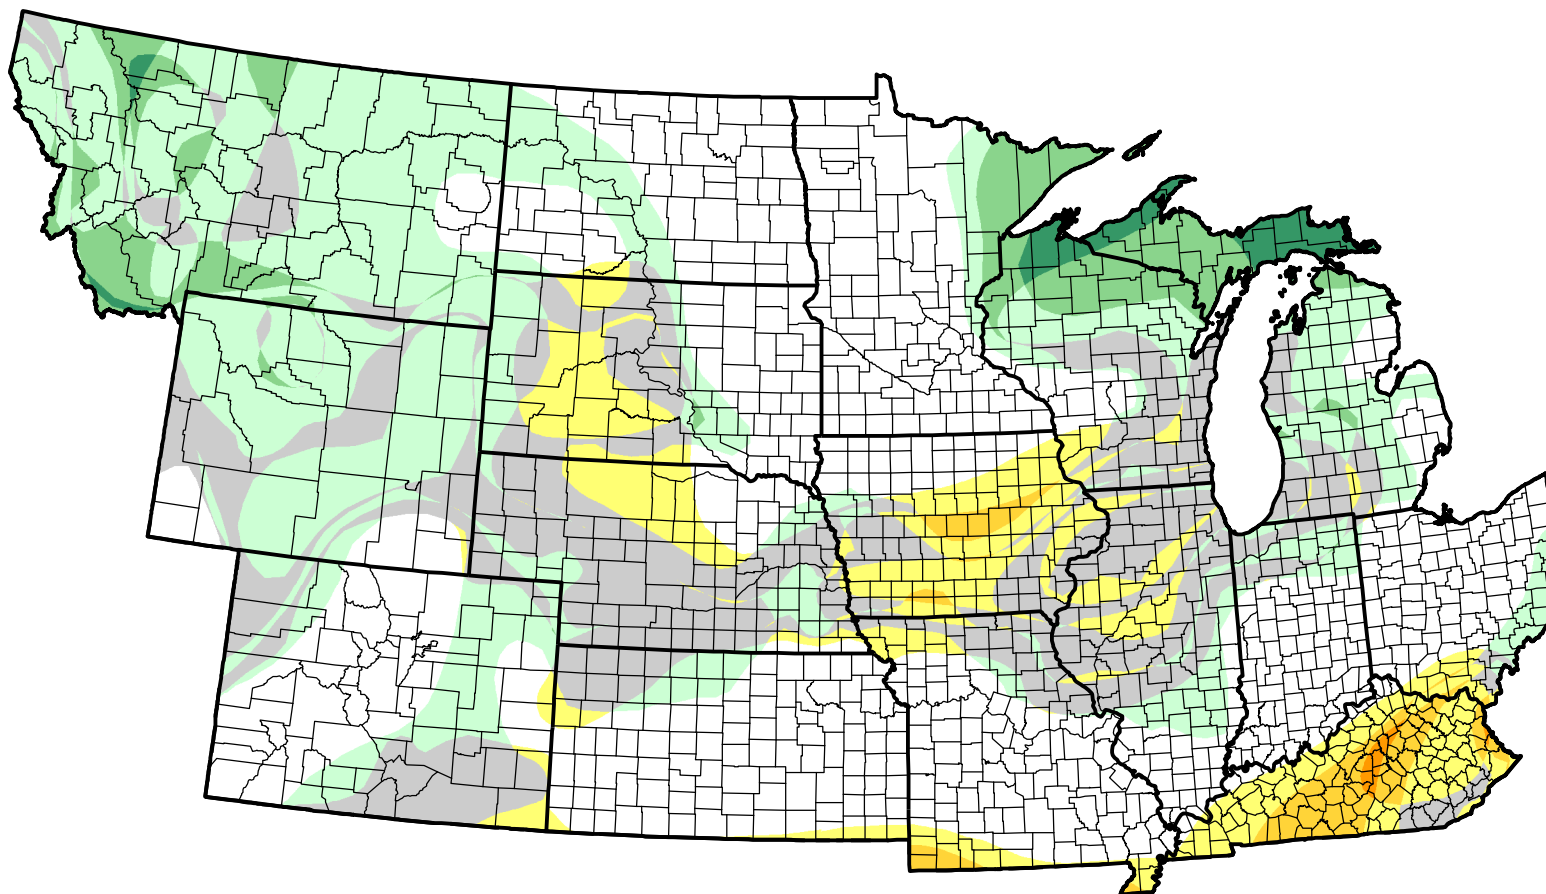

U.S. Drought Monitor Class Change - NWS Central Start of Water Year

November 29, 2005
compared to
September 29, 2005

droughtmonitor.unl.edu

-  5 Class Degradation
-  4 Class Degradation
-  3 Class Degradation
-  2 Class Degradation
-  1 Class Degradation
-  No Change
-  1 Class Improvement
-  2 Class Improvement
-  3 Class Improvement
-  4 Class Improvement
-  5 Class Improvement