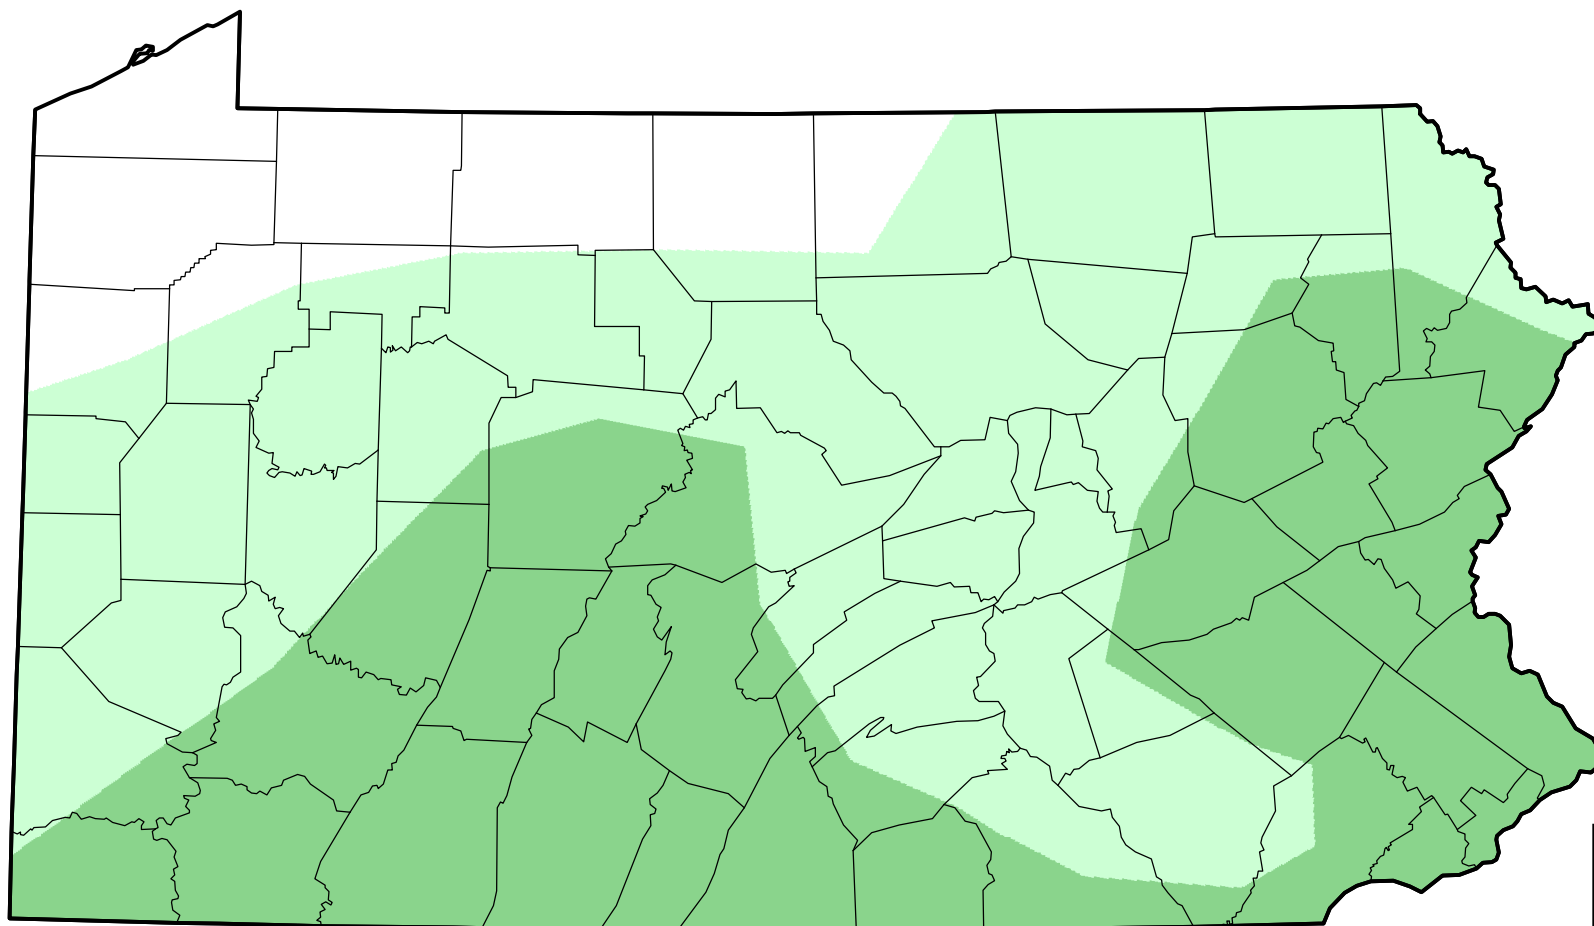

U.S. Drought Monitor Class Change - Pennsylvania

Start of Water Year

**November 29, 2005
compared to
September 29, 2005**

droughtmonitor.unl.edu

-  5 Class Degradation
-  4 Class Degradation
-  3 Class Degradation
-  2 Class Degradation
-  1 Class Degradation
-  No Change
-  1 Class Improvement
-  2 Class Improvement
-  3 Class Improvement
-  4 Class Improvement
-  5 Class Improvement