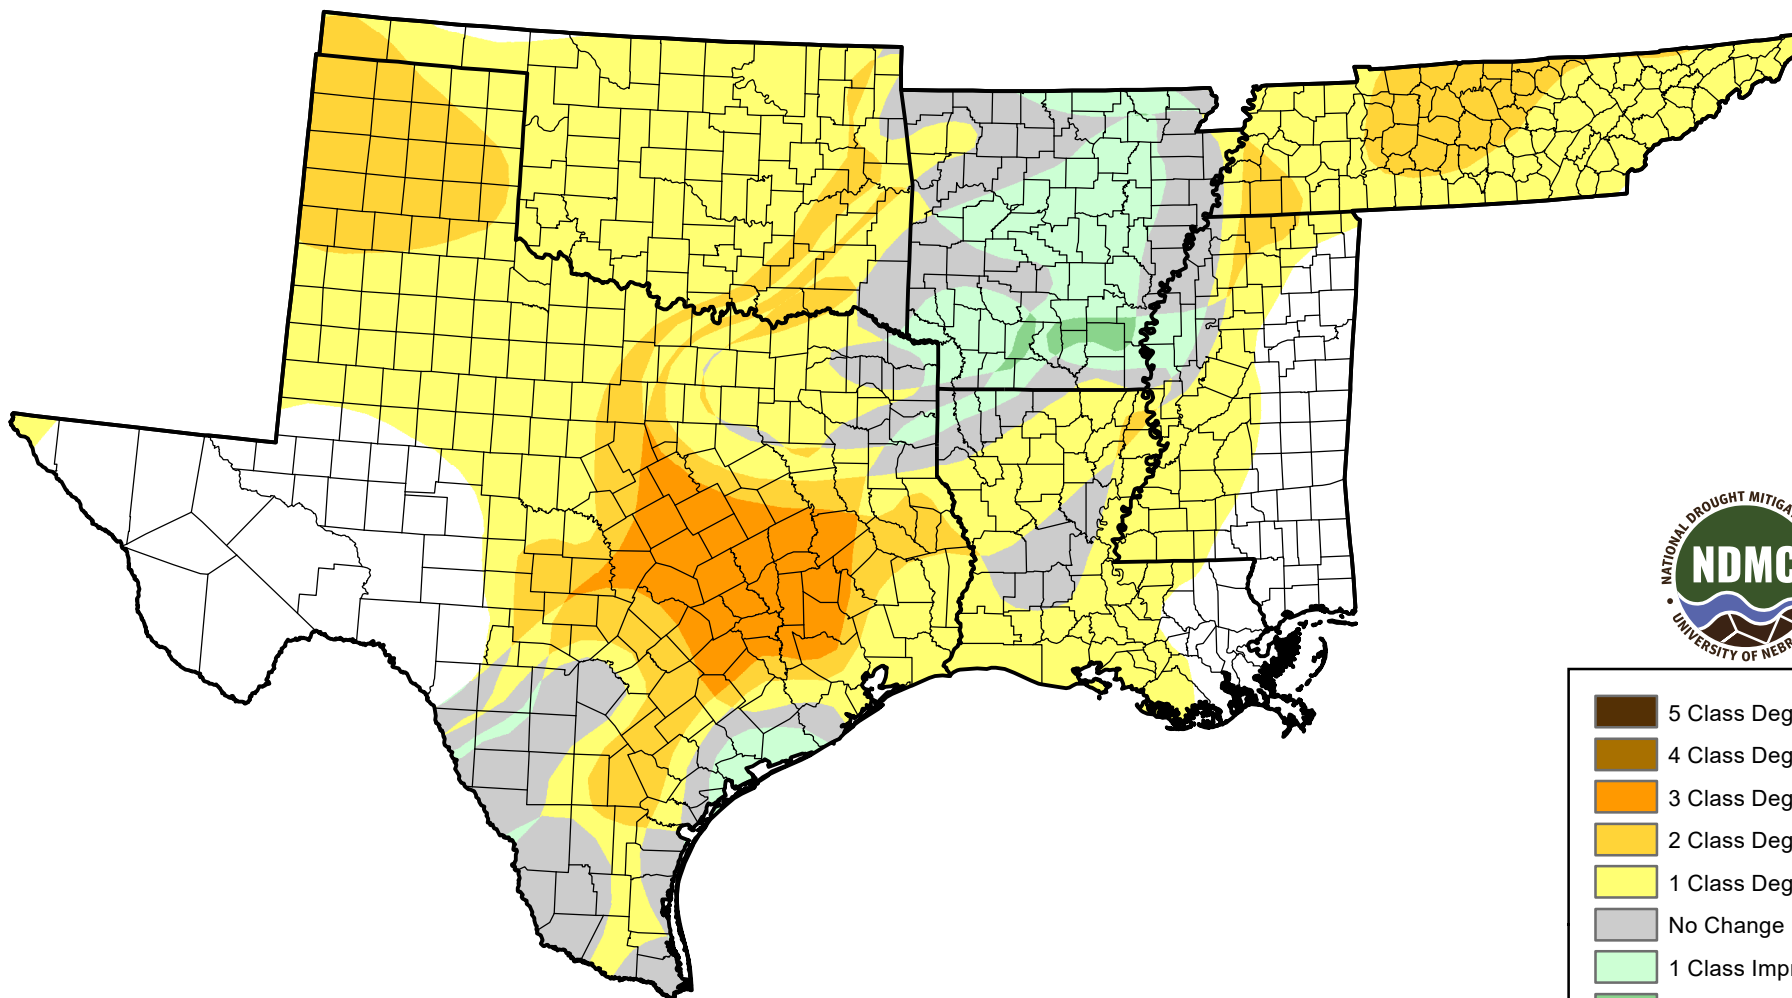

U.S. Drought Monitor Class Change - South

13 Week

November 29, 2005
compared to
September 1, 2005

droughtmonitor.unl.edu

-  5 Class Degradation
-  4 Class Degradation
-  3 Class Degradation
-  2 Class Degradation
-  1 Class Degradation
-  No Change
-  1 Class Improvement
-  2 Class Improvement
-  3 Class Improvement
-  4 Class Improvement
-  5 Class Improvement