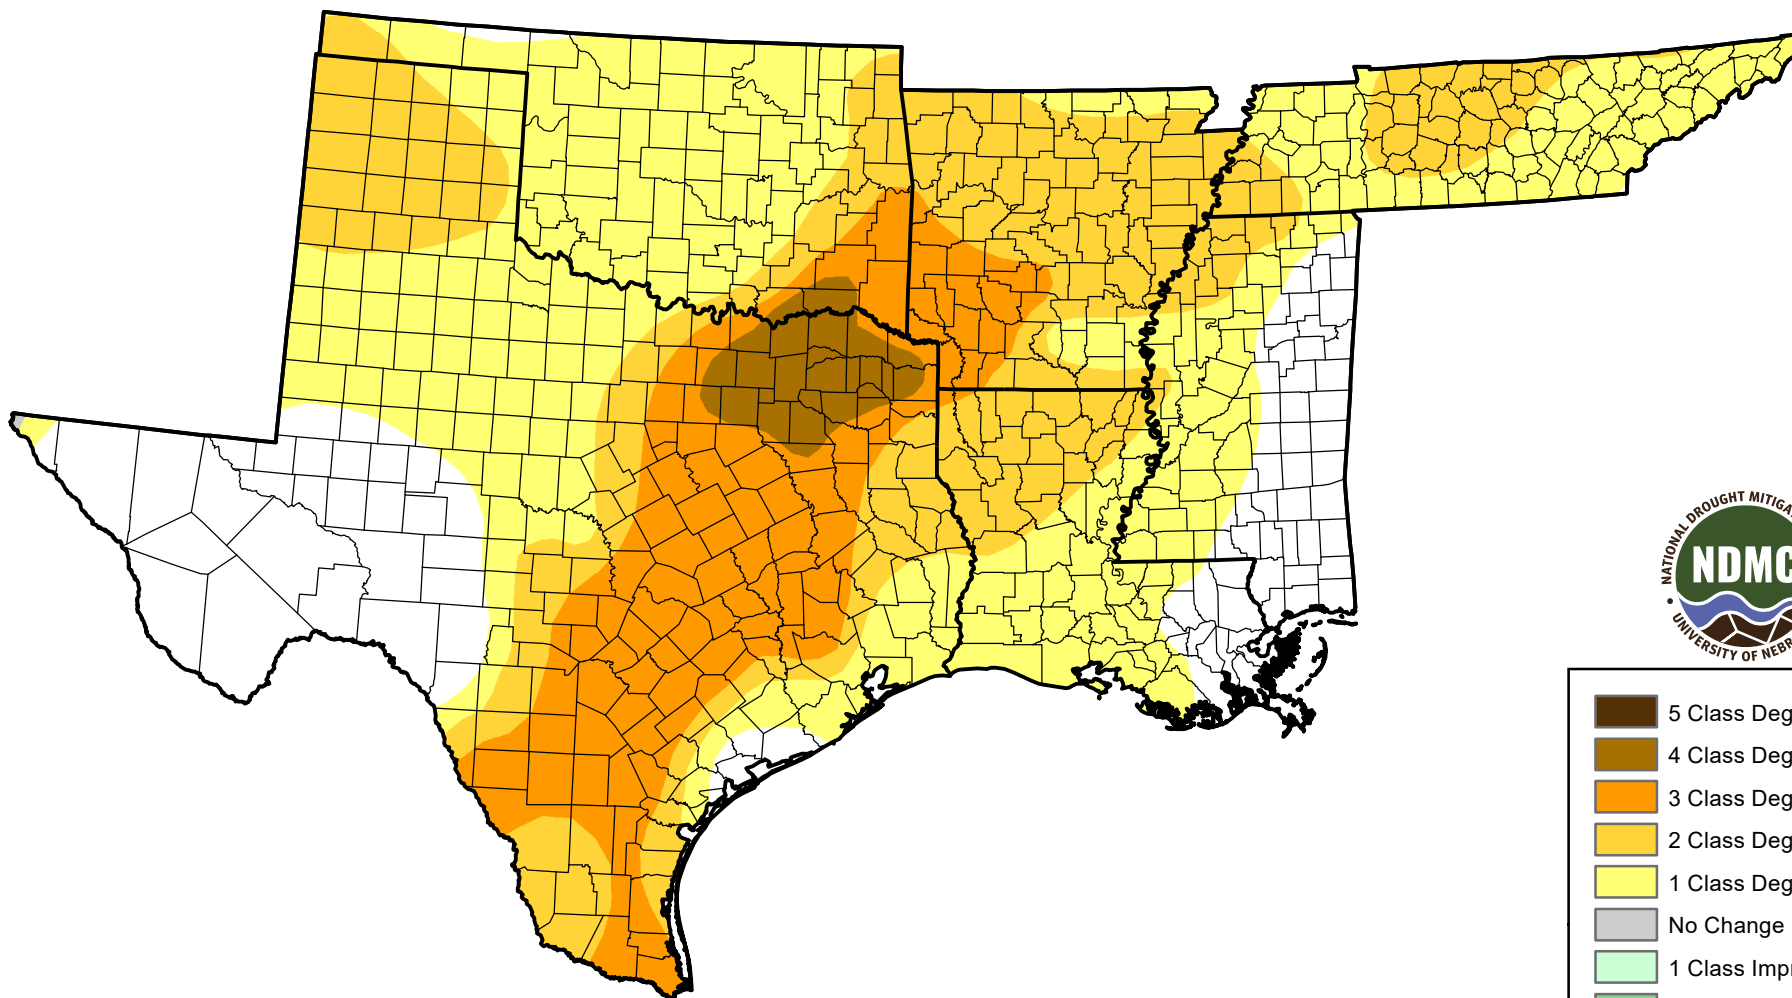

U.S. Drought Monitor Class Change - South

52 Week

November 29, 2005
compared to
December 2, 2004

droughtmonitor.unl.edu

-  5 Class Degradation
-  4 Class Degradation
-  3 Class Degradation
-  2 Class Degradation
-  1 Class Degradation
-  No Change
-  1 Class Improvement
-  2 Class Improvement
-  3 Class Improvement
-  4 Class Improvement
-  5 Class Improvement