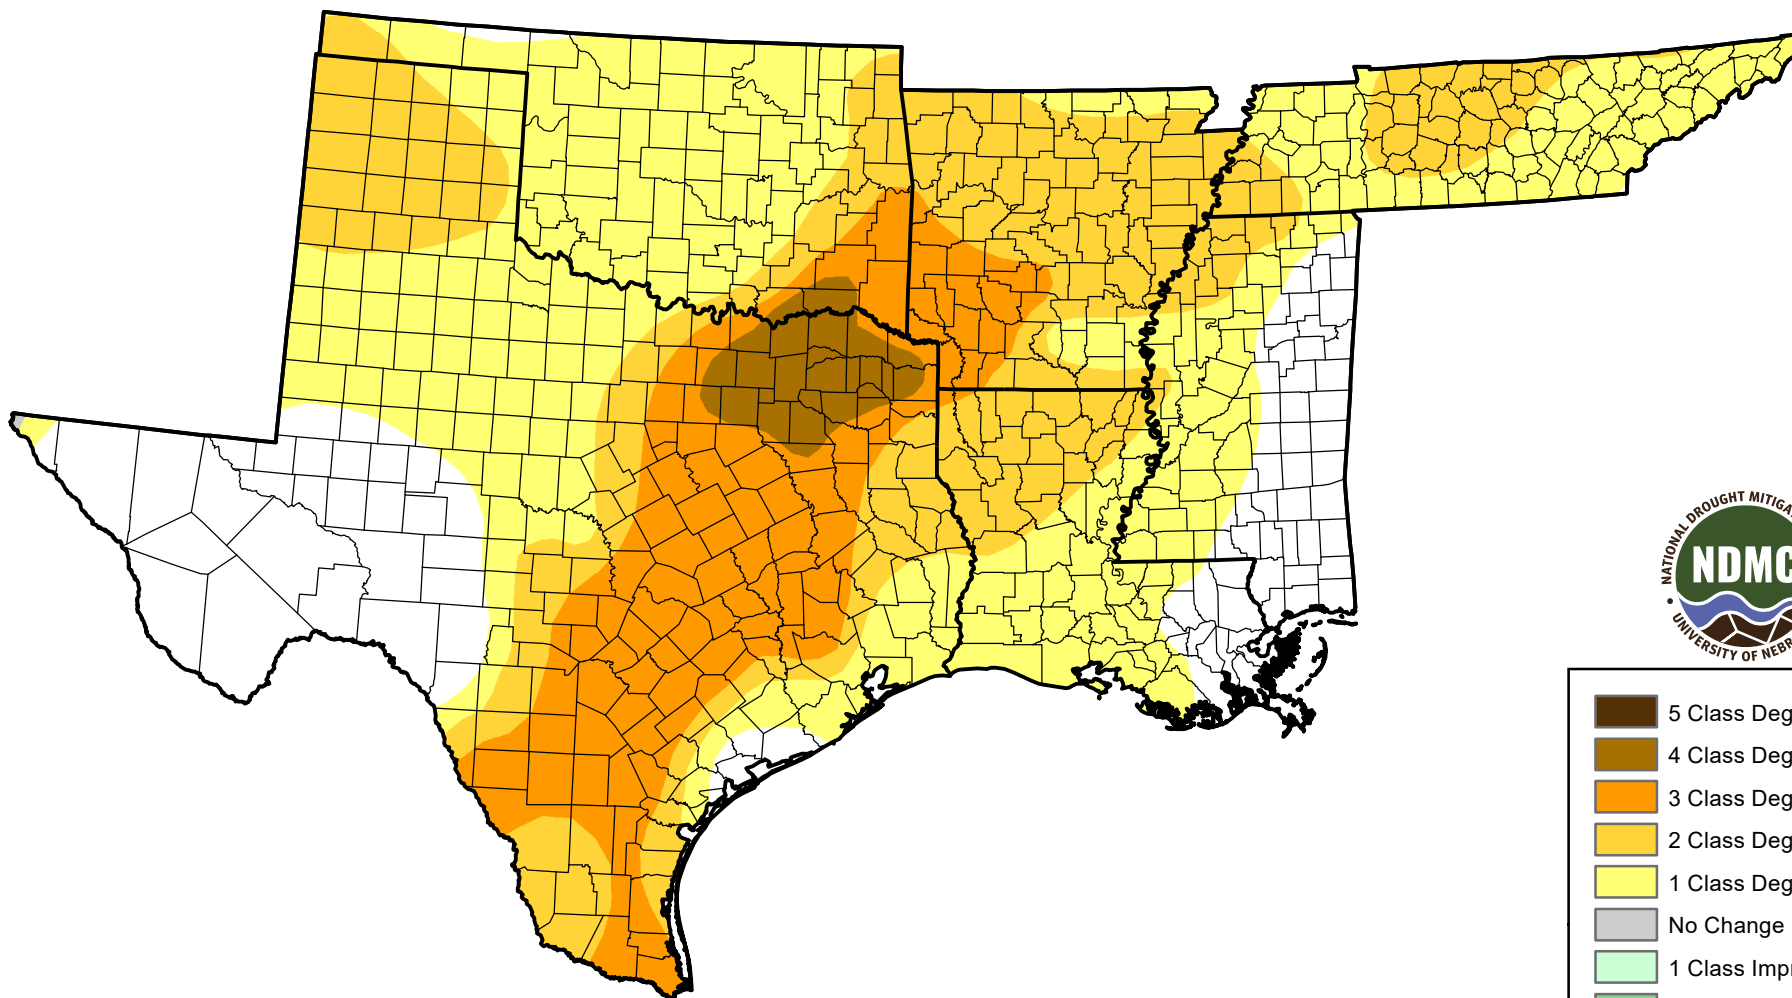

# U.S. Drought Monitor Class Change - South

Start of Calendar Year

November 29, 2005  
compared to  
January 6, 2005

[droughtmonitor.unl.edu](http://droughtmonitor.unl.edu)

-  5 Class Degradation
-  4 Class Degradation
-  3 Class Degradation
-  2 Class Degradation
-  1 Class Degradation
-  No Change
-  1 Class Improvement
-  2 Class Improvement
-  3 Class Improvement
-  4 Class Improvement
-  5 Class Improvement