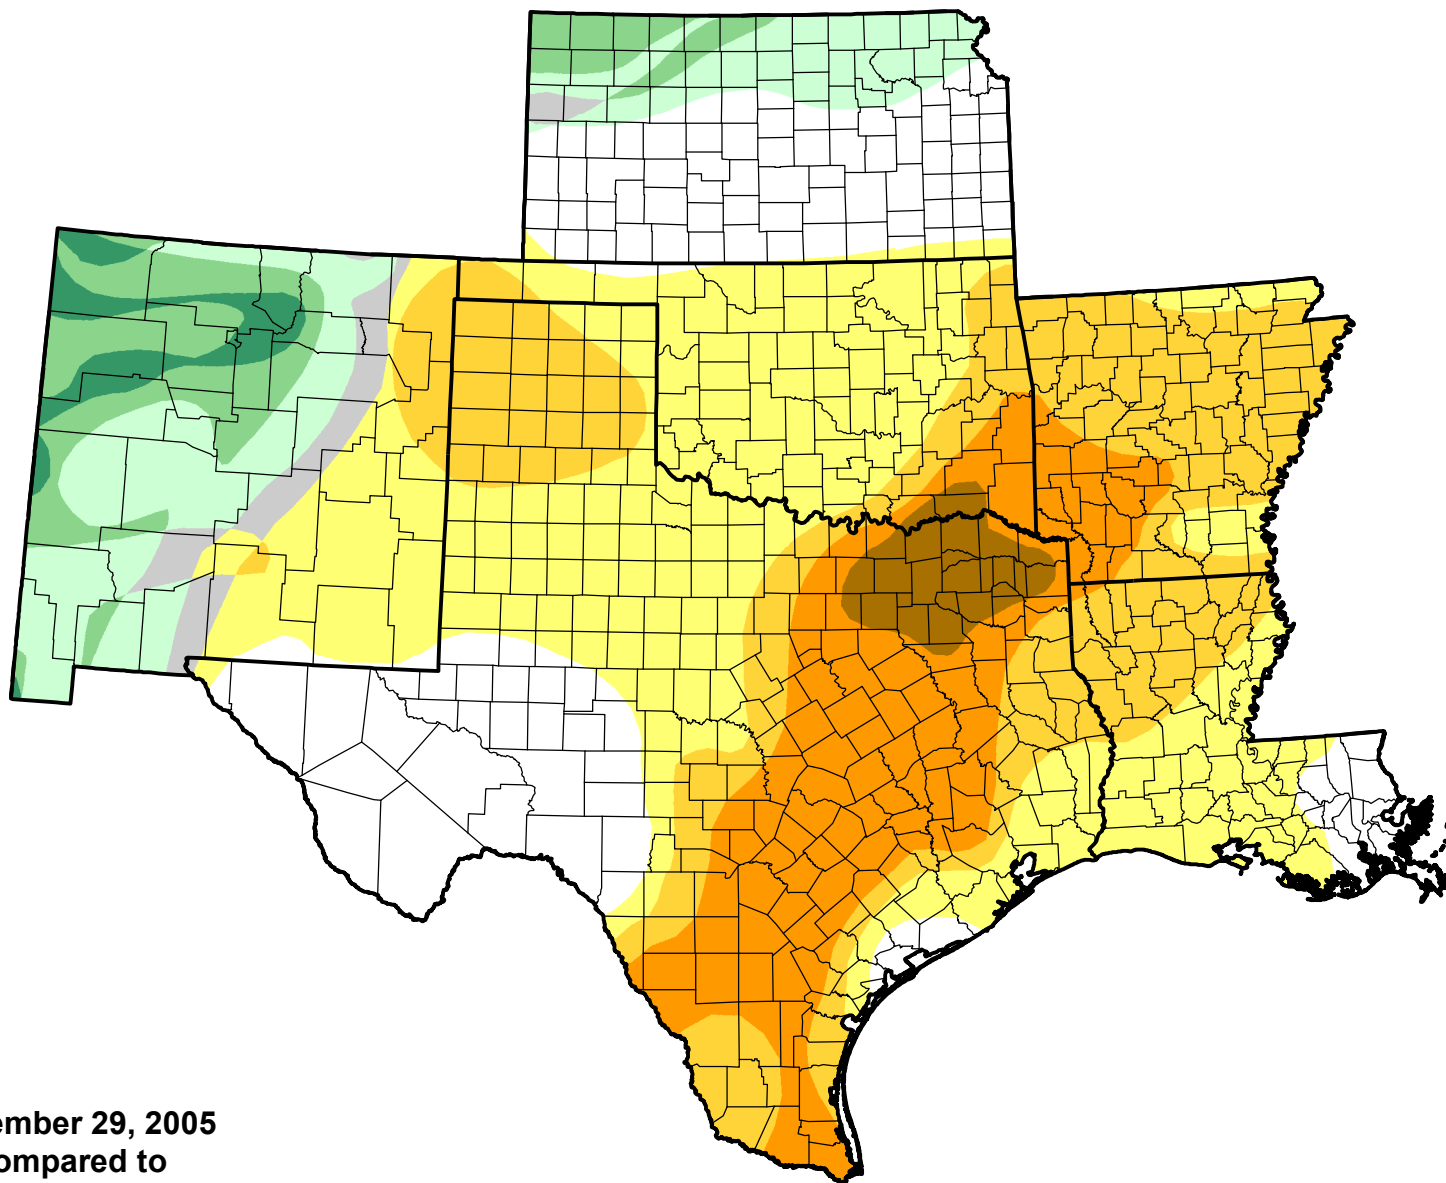

U.S. Drought Monitor Class Change - SCIPP

Start of Calendar Year

November 29, 2005
compared to
January 6, 2005

droughtmonitor.unl.edu

- 5 Class Degradation
- 4 Class Degradation
- 3 Class Degradation
- 2 Class Degradation
- 1 Class Degradation
- No Change
- 1 Class Improvement
- 2 Class Improvement
- 3 Class Improvement
- 4 Class Improvement
- 5 Class Improvement