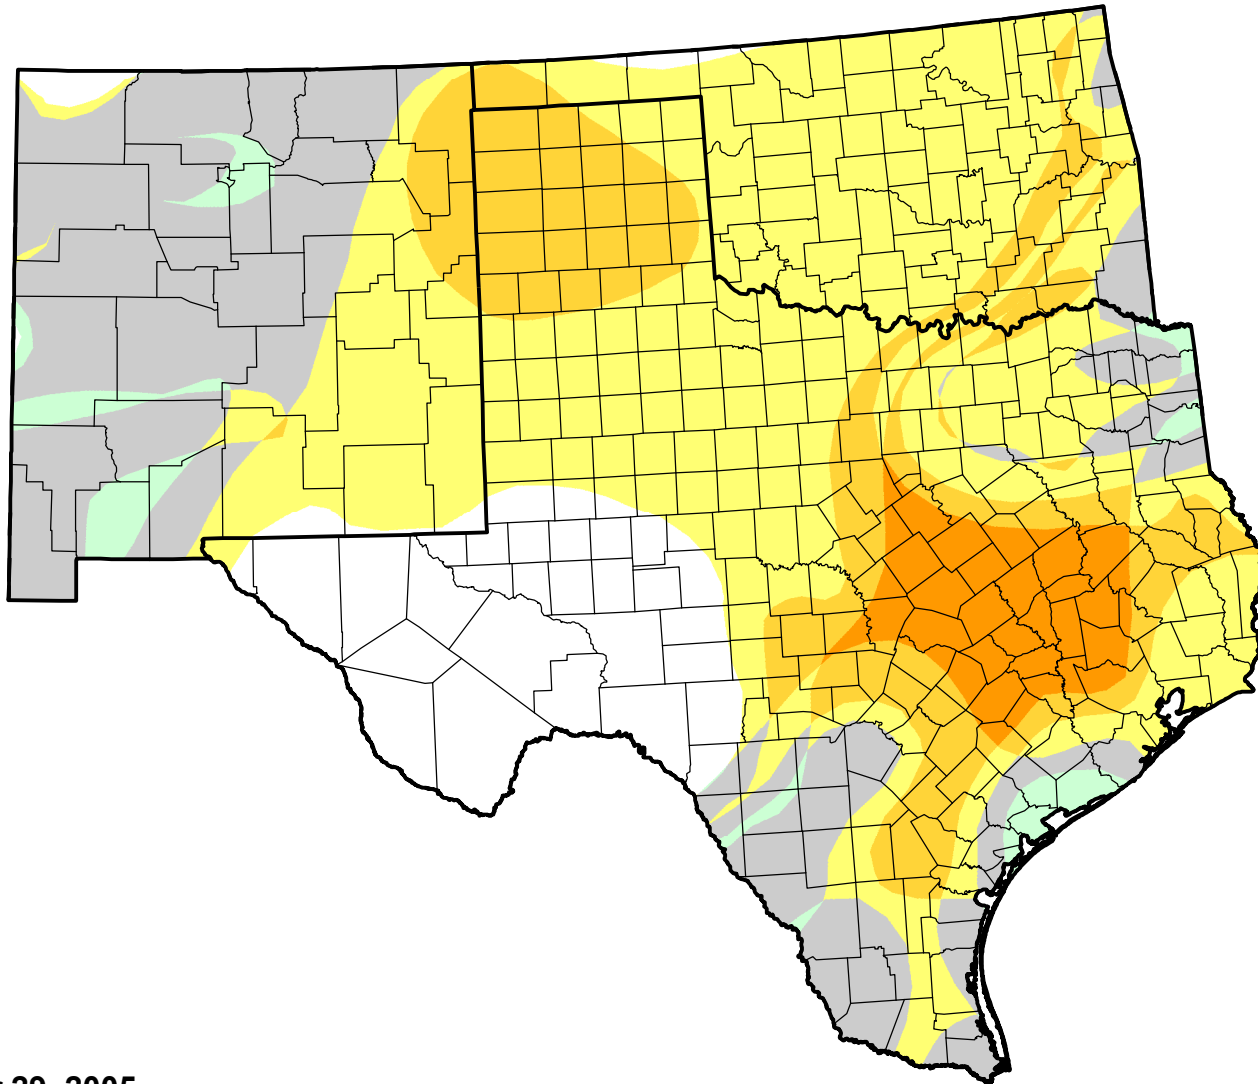

U.S. Drought Monitor Class Change - Southern Plains RDEWS

13 Week

November 29, 2005
compared to
September 1, 2005

droughtmonitor.unl.edu

-  5 Class Degradation
-  4 Class Degradation
-  3 Class Degradation
-  2 Class Degradation
-  1 Class Degradation
-  No Change
-  1 Class Improvement
-  2 Class Improvement
-  3 Class Improvement
-  4 Class Improvement
-  5 Class Improvement