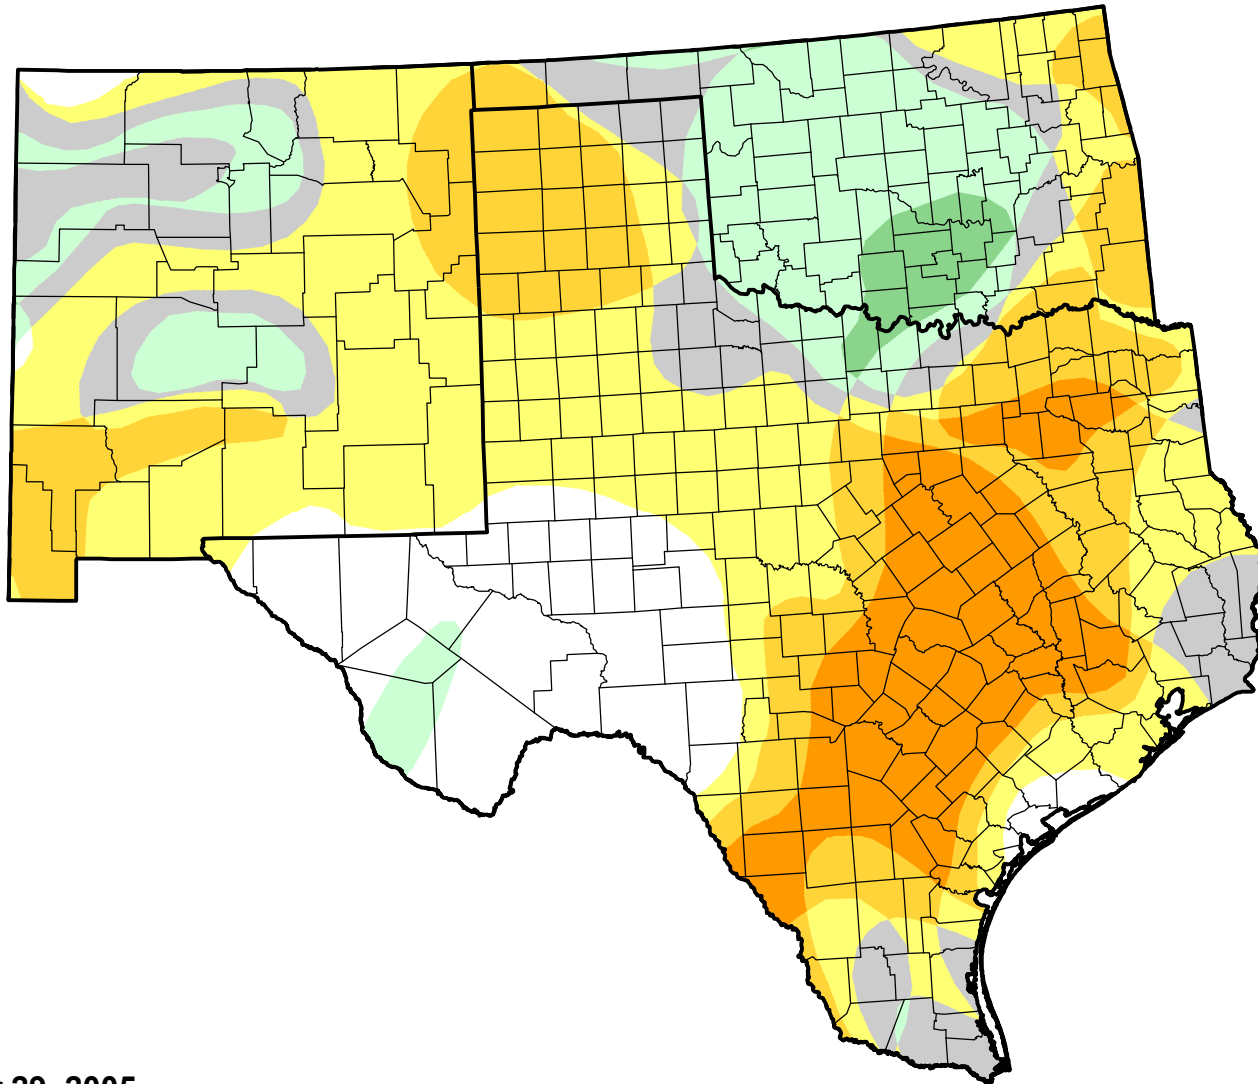

# U.S. Drought Monitor Class Change - Southern Plains RDEWS

26 Week

November 29, 2005  
compared to  
June 2, 2005

[droughtmonitor.unl.edu](http://droughtmonitor.unl.edu)

- 5 Class Degradation
- 4 Class Degradation
- 3 Class Degradation
- 2 Class Degradation
- 1 Class Degradation
- No Change
- 1 Class Improvement
- 2 Class Improvement
- 3 Class Improvement
- 4 Class Improvement
- 5 Class Improvement