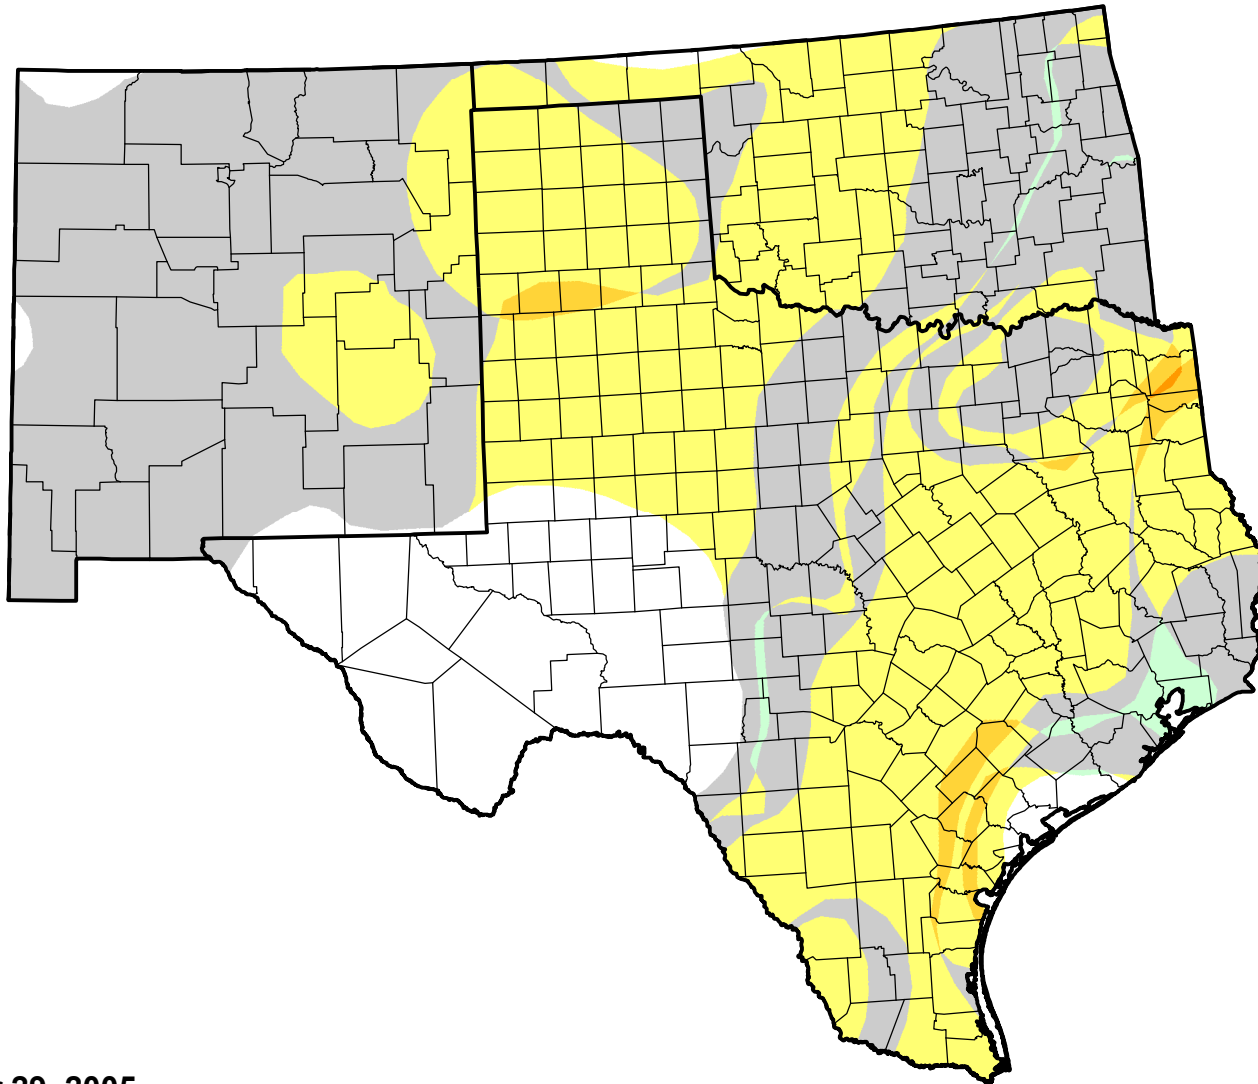

U.S. Drought Monitor Class Change - Southern Plains RDEWS

4 Week

November 29, 2005
compared to
November 3, 2005

droughtmonitor.unl.edu

-  5 Class Degradation
-  4 Class Degradation
-  3 Class Degradation
-  2 Class Degradation
-  1 Class Degradation
-  No Change
-  1 Class Improvement
-  2 Class Improvement
-  3 Class Improvement
-  4 Class Improvement
-  5 Class Improvement