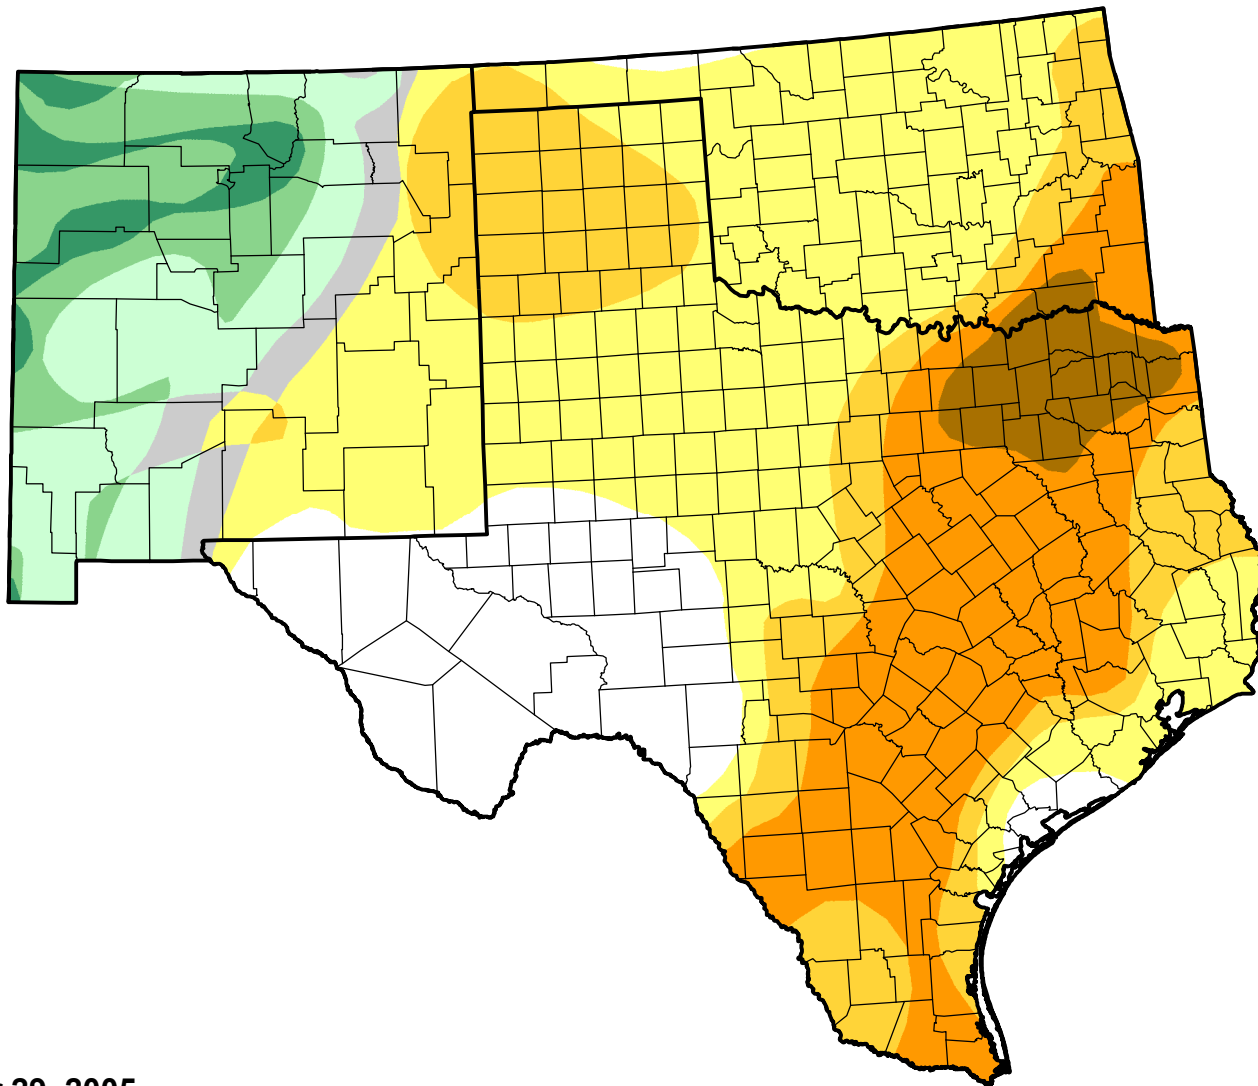

U.S. Drought Monitor Class Change - Southern Plains RDEWS

52 Week

November 29, 2005
compared to
December 2, 2004

droughtmonitor.unl.edu

-  5 Class Degradation
-  4 Class Degradation
-  3 Class Degradation
-  2 Class Degradation
-  1 Class Degradation
-  No Change
-  1 Class Improvement
-  2 Class Improvement
-  3 Class Improvement
-  4 Class Improvement
-  5 Class Improvement