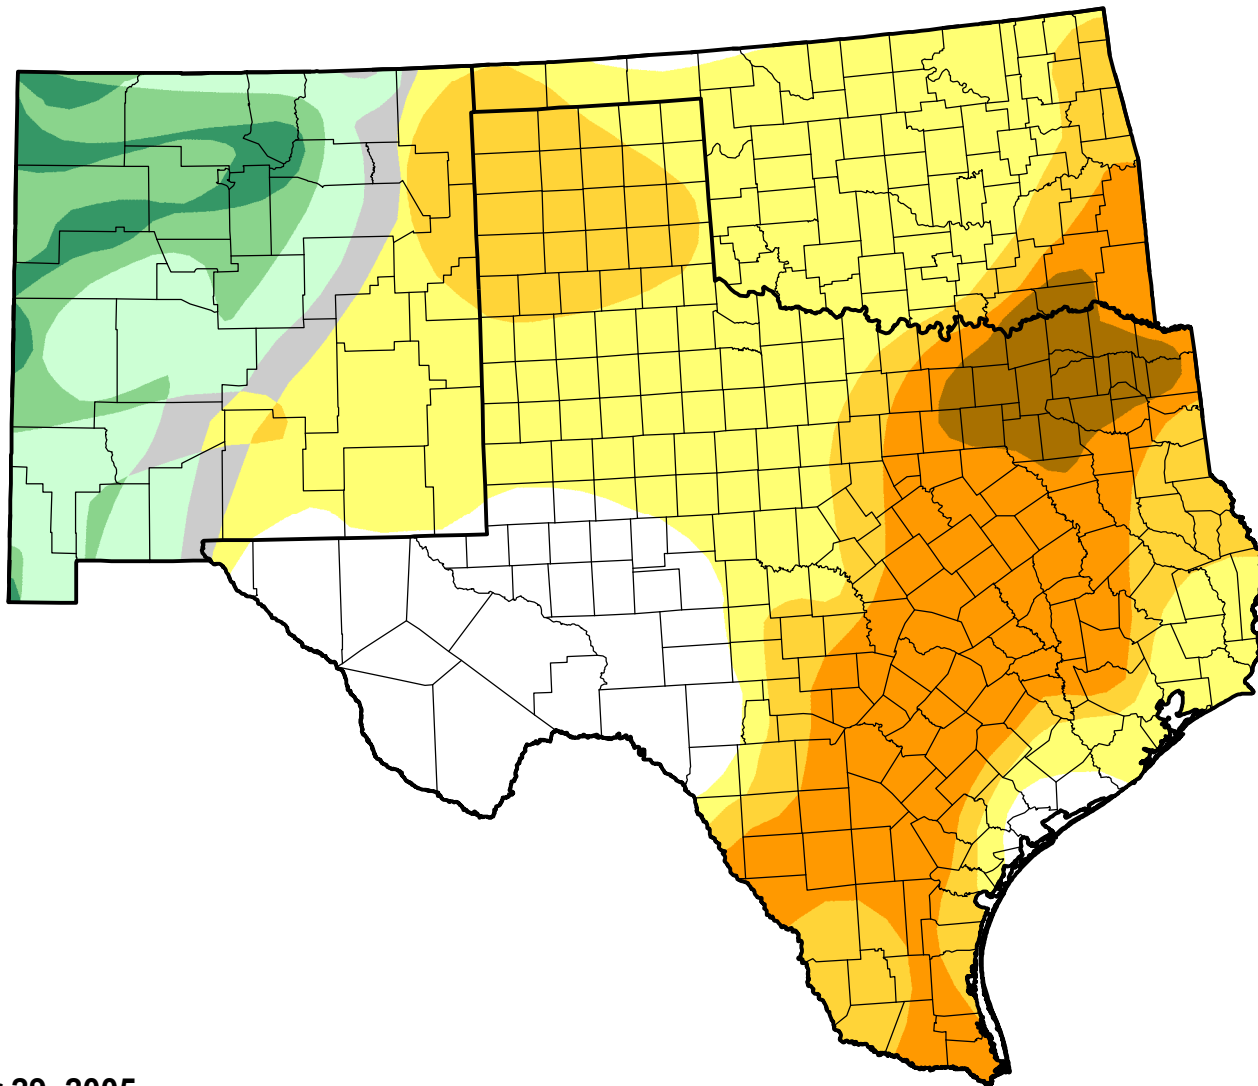

# U.S. Drought Monitor Class Change - Southern Plains RDEWS

Start of Calendar Year

November 29, 2005  
compared to  
January 6, 2005

[droughtmonitor.unl.edu](http://droughtmonitor.unl.edu)

-  5 Class Degradation
-  4 Class Degradation
-  3 Class Degradation
-  2 Class Degradation
-  1 Class Degradation
-  No Change
-  1 Class Improvement
-  2 Class Improvement
-  3 Class Improvement
-  4 Class Improvement
-  5 Class Improvement