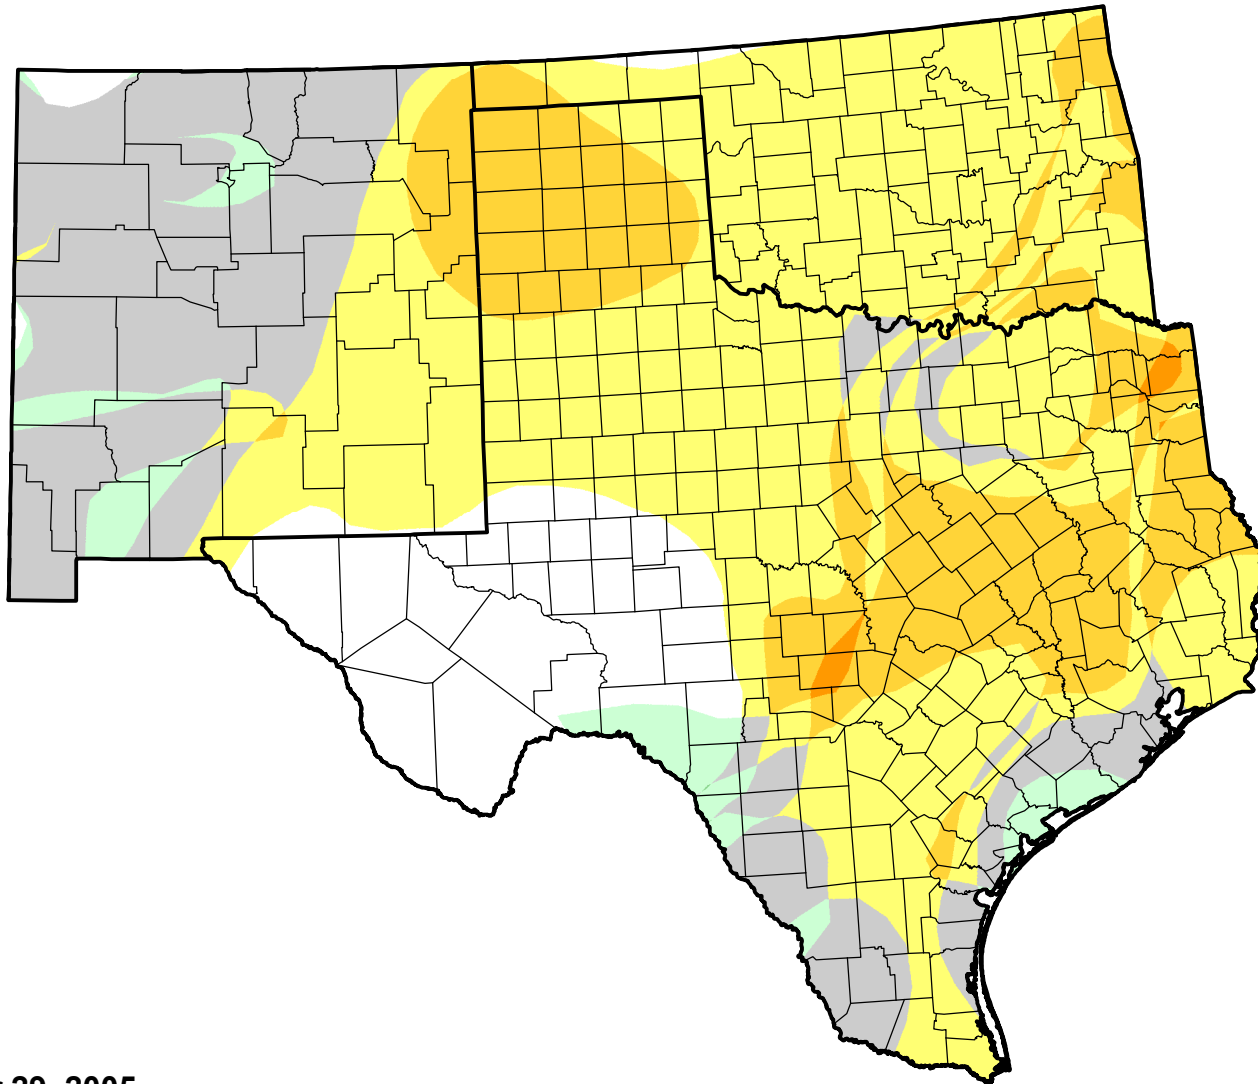

U.S. Drought Monitor Class Change - Southern Plains RDEWS

Start of Water Year

November 29, 2005
compared to
September 29, 2005

droughtmonitor.unl.edu

-  5 Class Degradation
-  4 Class Degradation
-  3 Class Degradation
-  2 Class Degradation
-  1 Class Degradation
-  No Change
-  1 Class Improvement
-  2 Class Improvement
-  3 Class Improvement
-  4 Class Improvement
-  5 Class Improvement