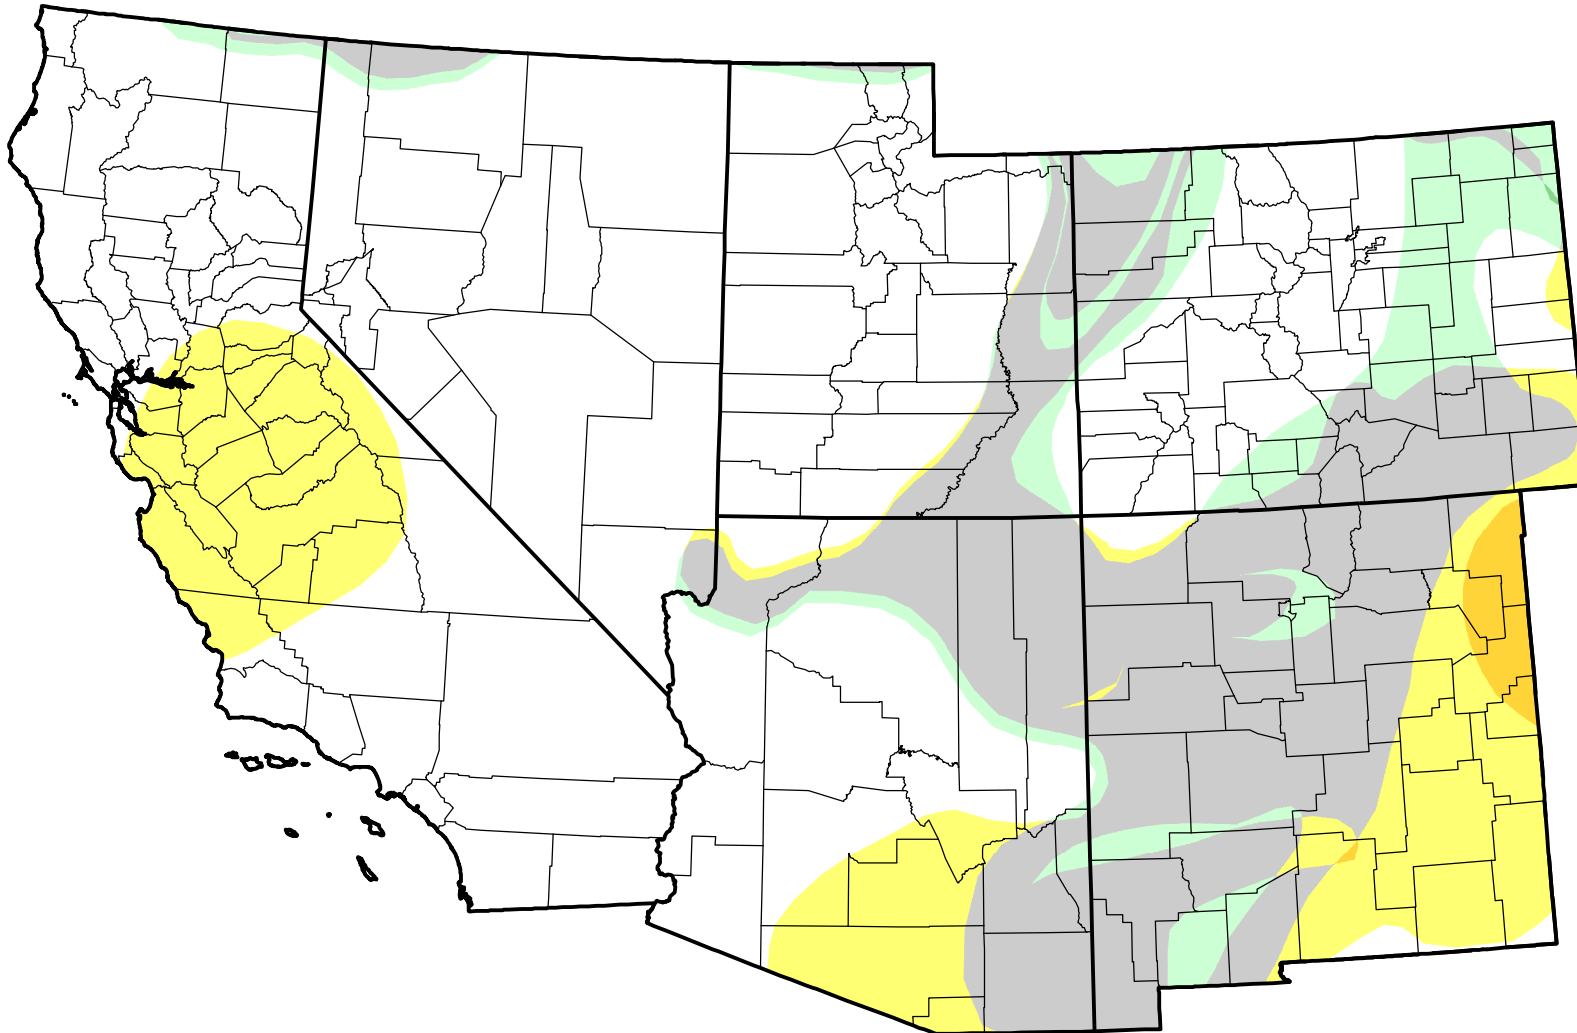

U.S. Drought Monitor Class Change - Southwest

13 Week

November 29, 2005
compared to
September 1, 2005

droughtmonitor.unl.edu

-  5 Class Degradation
-  4 Class Degradation
-  3 Class Degradation
-  2 Class Degradation
-  1 Class Degradation
-  No Change
-  1 Class Improvement
-  2 Class Improvement
-  3 Class Improvement
-  4 Class Improvement
-  5 Class Improvement