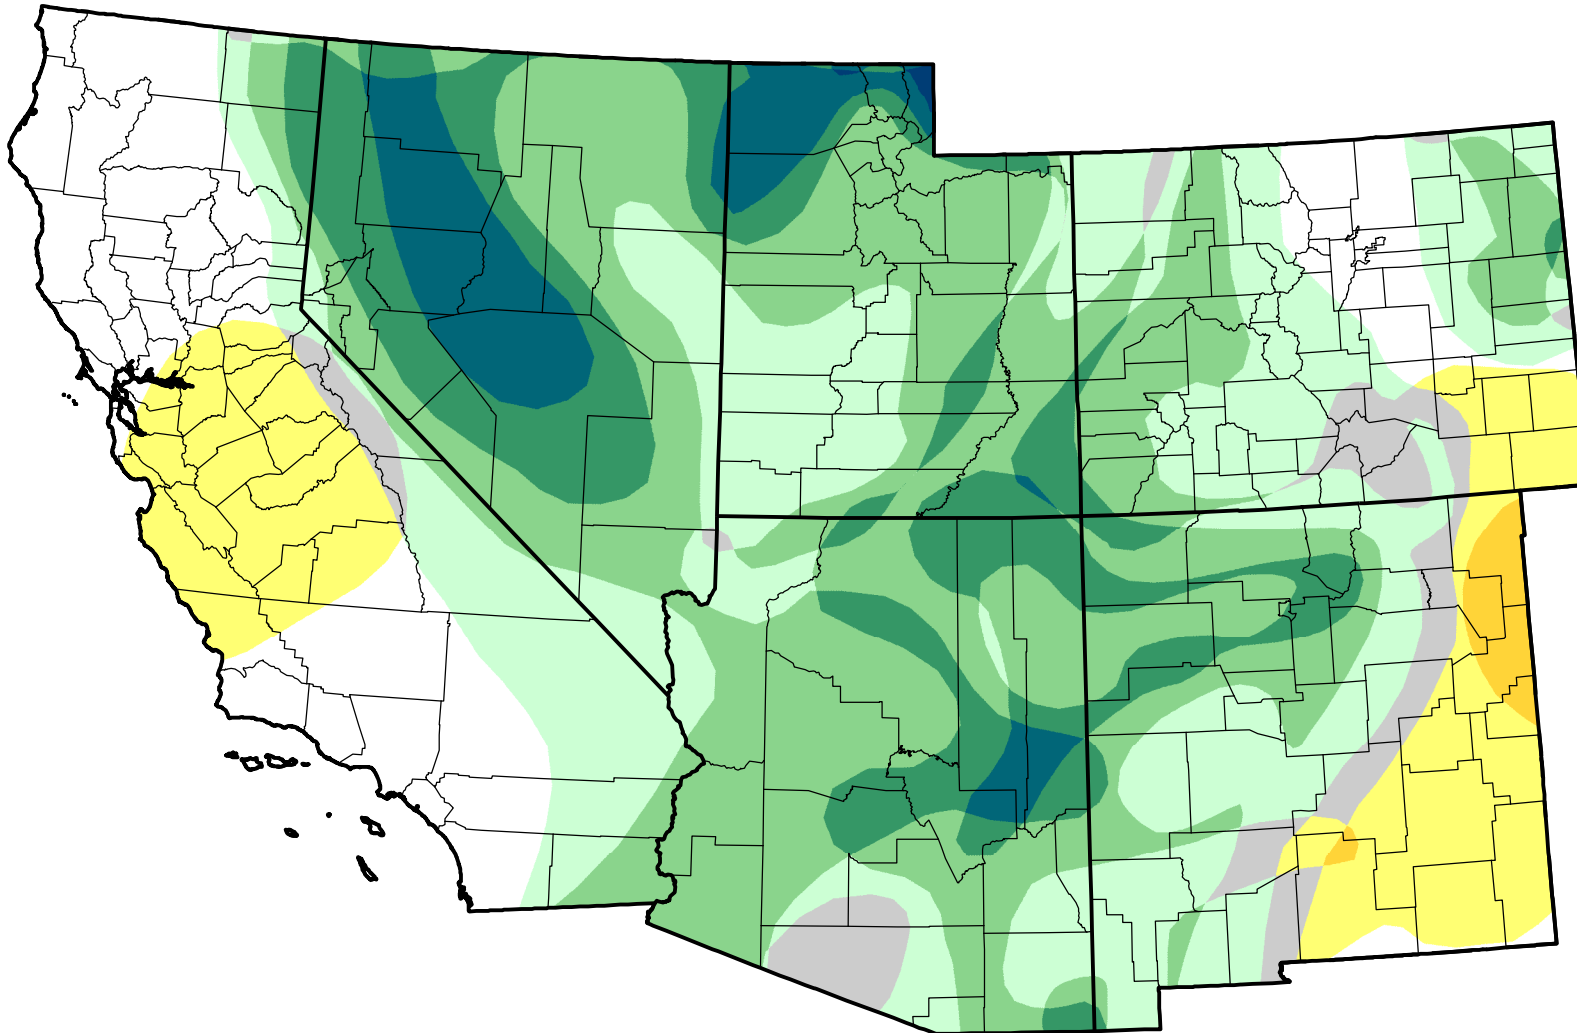

# U.S. Drought Monitor Class Change - Southwest

Start of Calendar Year

November 29, 2005  
compared to  
January 6, 2005

[droughtmonitor.unl.edu](http://droughtmonitor.unl.edu)

- 5 Class Degradation
- 4 Class Degradation
- 3 Class Degradation
- 2 Class Degradation
- 1 Class Degradation
- No Change
- 1 Class Improvement
- 2 Class Improvement
- 3 Class Improvement
- 4 Class Improvement
- 5 Class Improvement