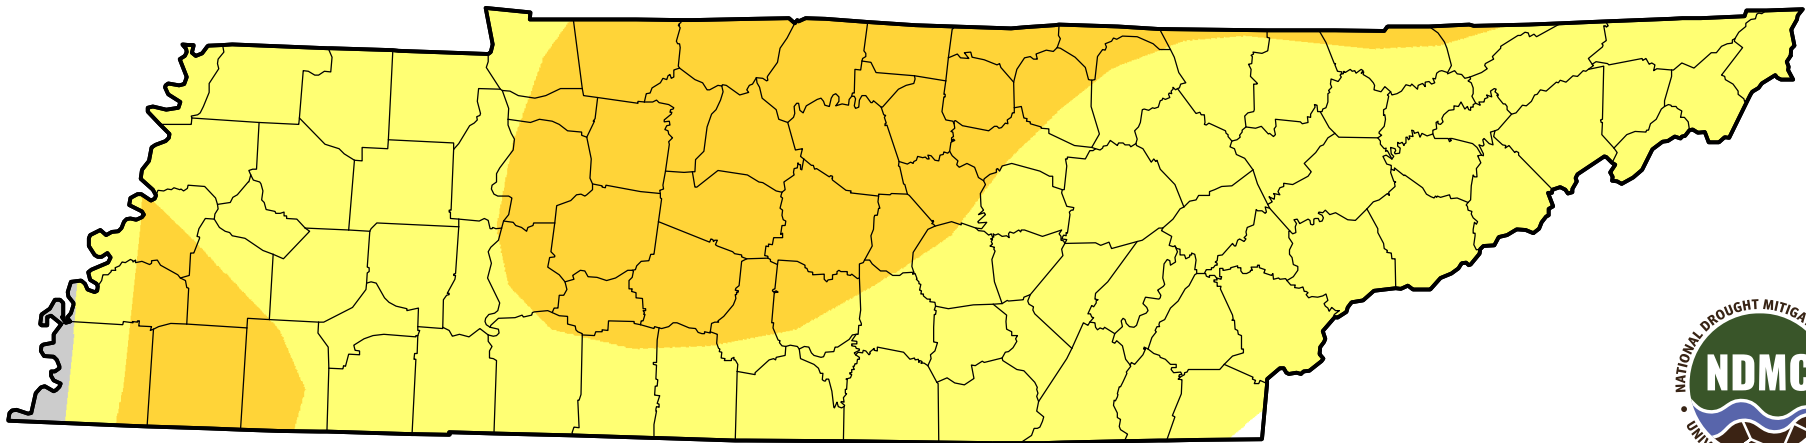

U.S. Drought Monitor Class Change - Tennessee

13 Week