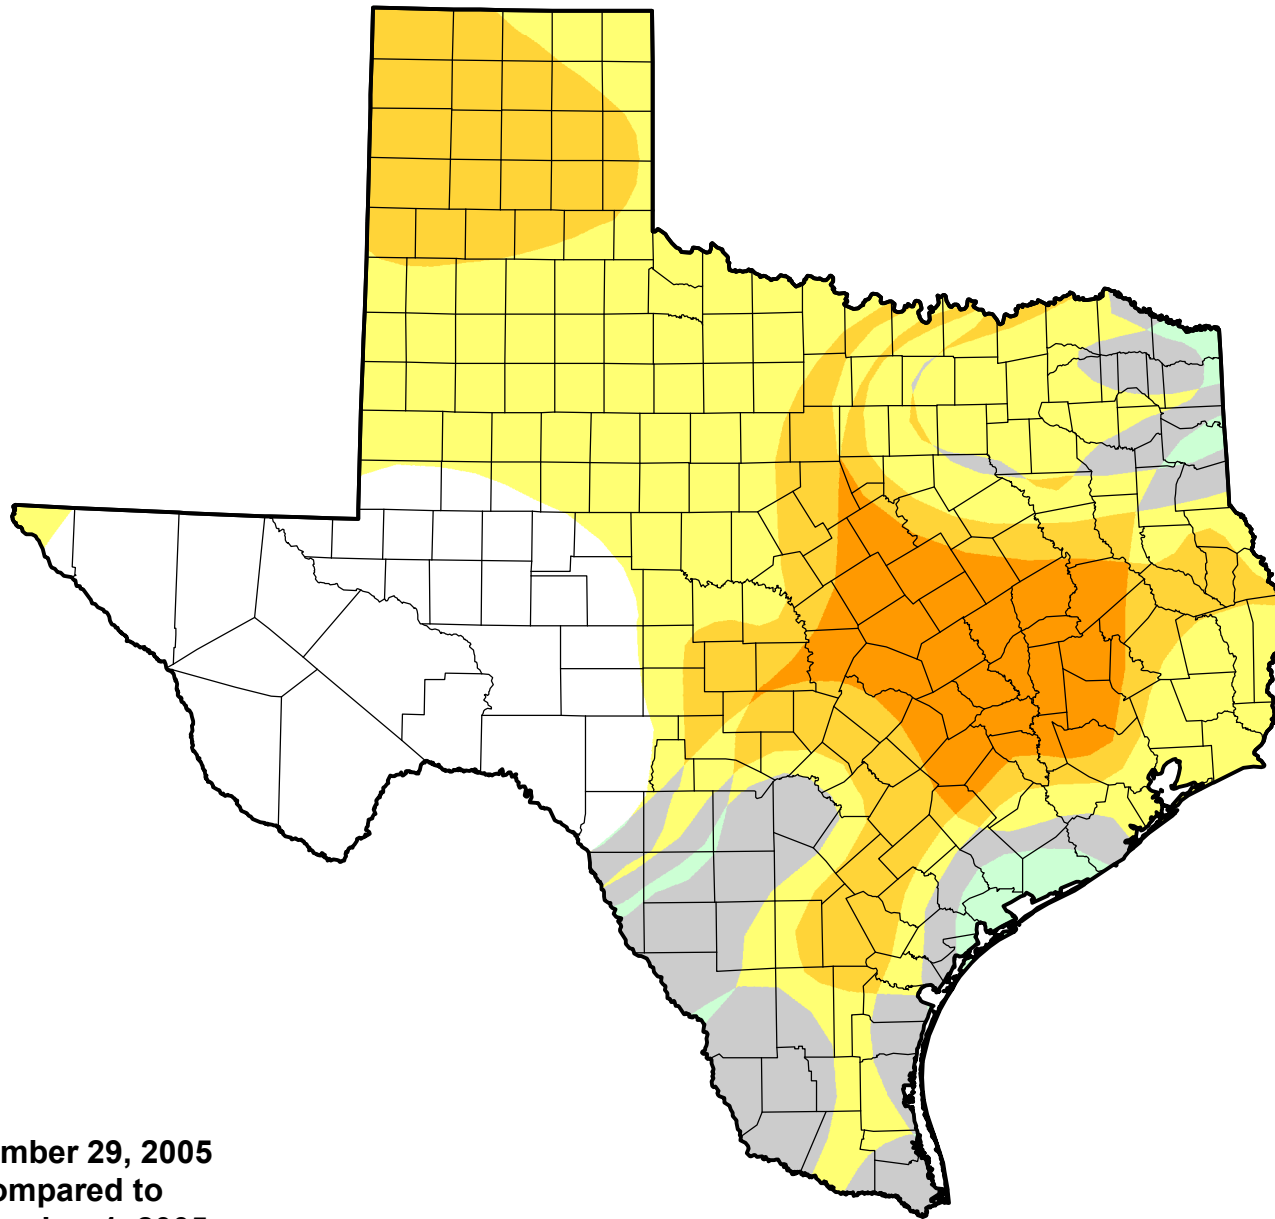

U.S. Drought Monitor Class Change - Texas

13 Week

November 29, 2005
compared to
September 1, 2005

droughtmonitor.unl.edu

-  5 Class Degradation
-  4 Class Degradation
-  3 Class Degradation
-  2 Class Degradation
-  1 Class Degradation
-  No Change
-  1 Class Improvement
-  2 Class Improvement
-  3 Class Improvement
-  4 Class Improvement
-  5 Class Improvement