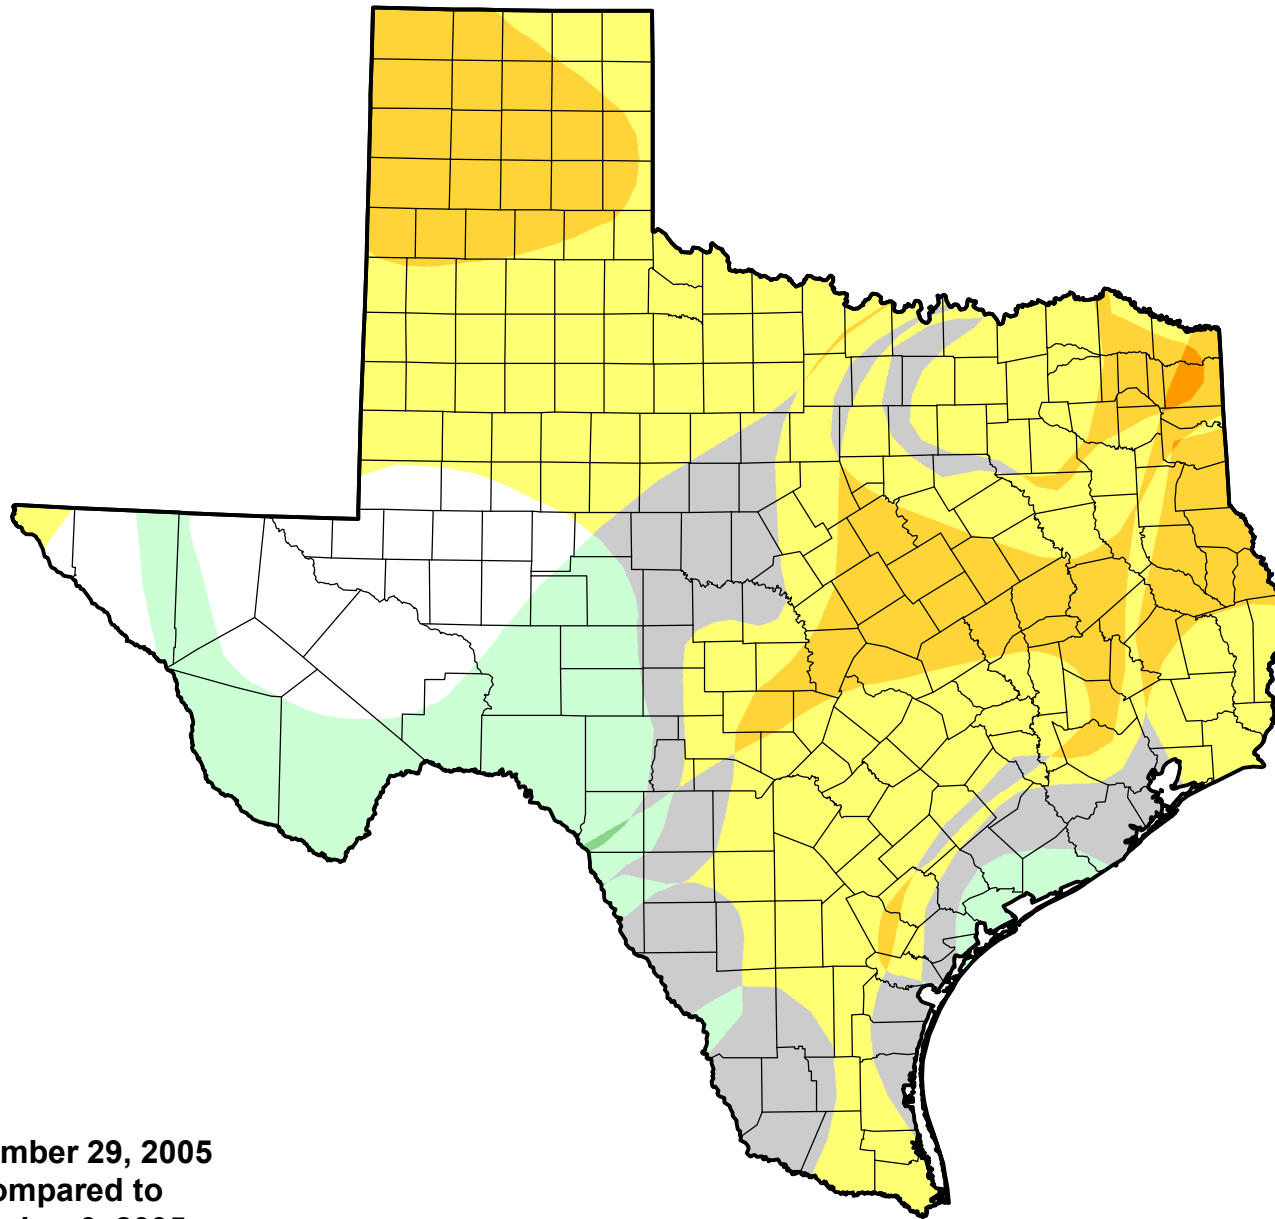

# U.S. Drought Monitor Class Change - Texas

## 8 Week

**November 29, 2005**  
compared to  
**October 6, 2005**

[droughtmonitor.unl.edu](http://droughtmonitor.unl.edu)

-  5 Class Degradation
-  4 Class Degradation
-  3 Class Degradation
-  2 Class Degradation
-  1 Class Degradation
-  No Change
-  1 Class Improvement
-  2 Class Improvement
-  3 Class Improvement
-  4 Class Improvement
-  5 Class Improvement