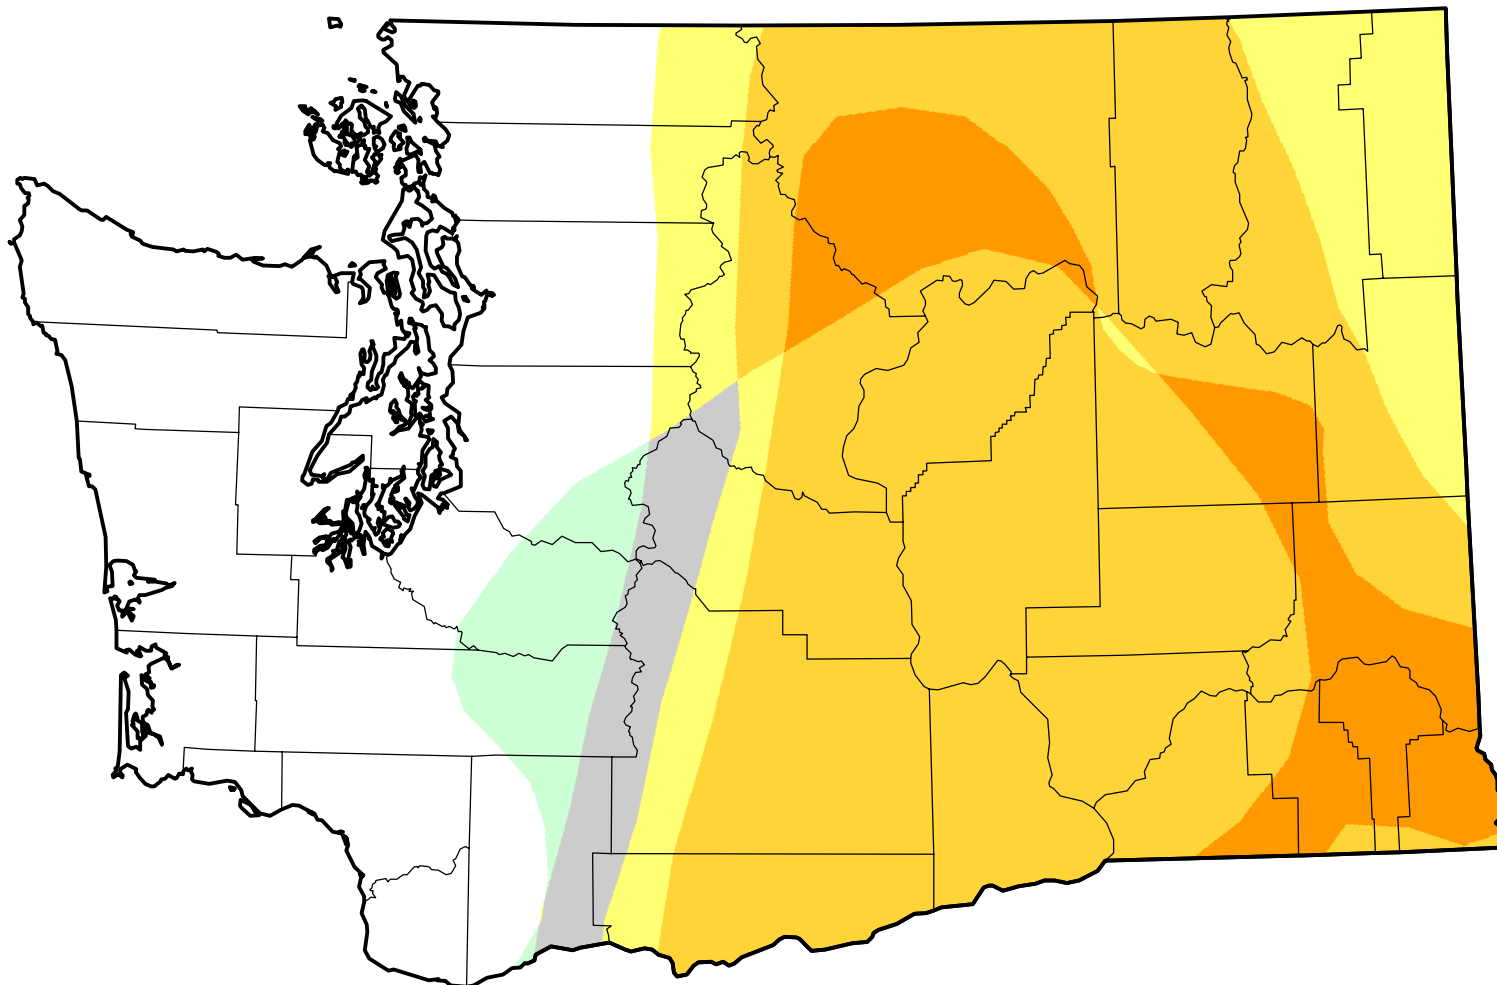

# U.S. Drought Monitor Class Change - Washington

Start of Calendar Year

November 29, 2005  
compared to  
January 6, 2005

[droughtmonitor.unl.edu](http://droughtmonitor.unl.edu)

-  5 Class Degradation
-  4 Class Degradation
-  3 Class Degradation
-  2 Class Degradation
-  1 Class Degradation
-  No Change
-  1 Class Improvement
-  2 Class Improvement
-  3 Class Improvement
-  4 Class Improvement
-  5 Class Improvement