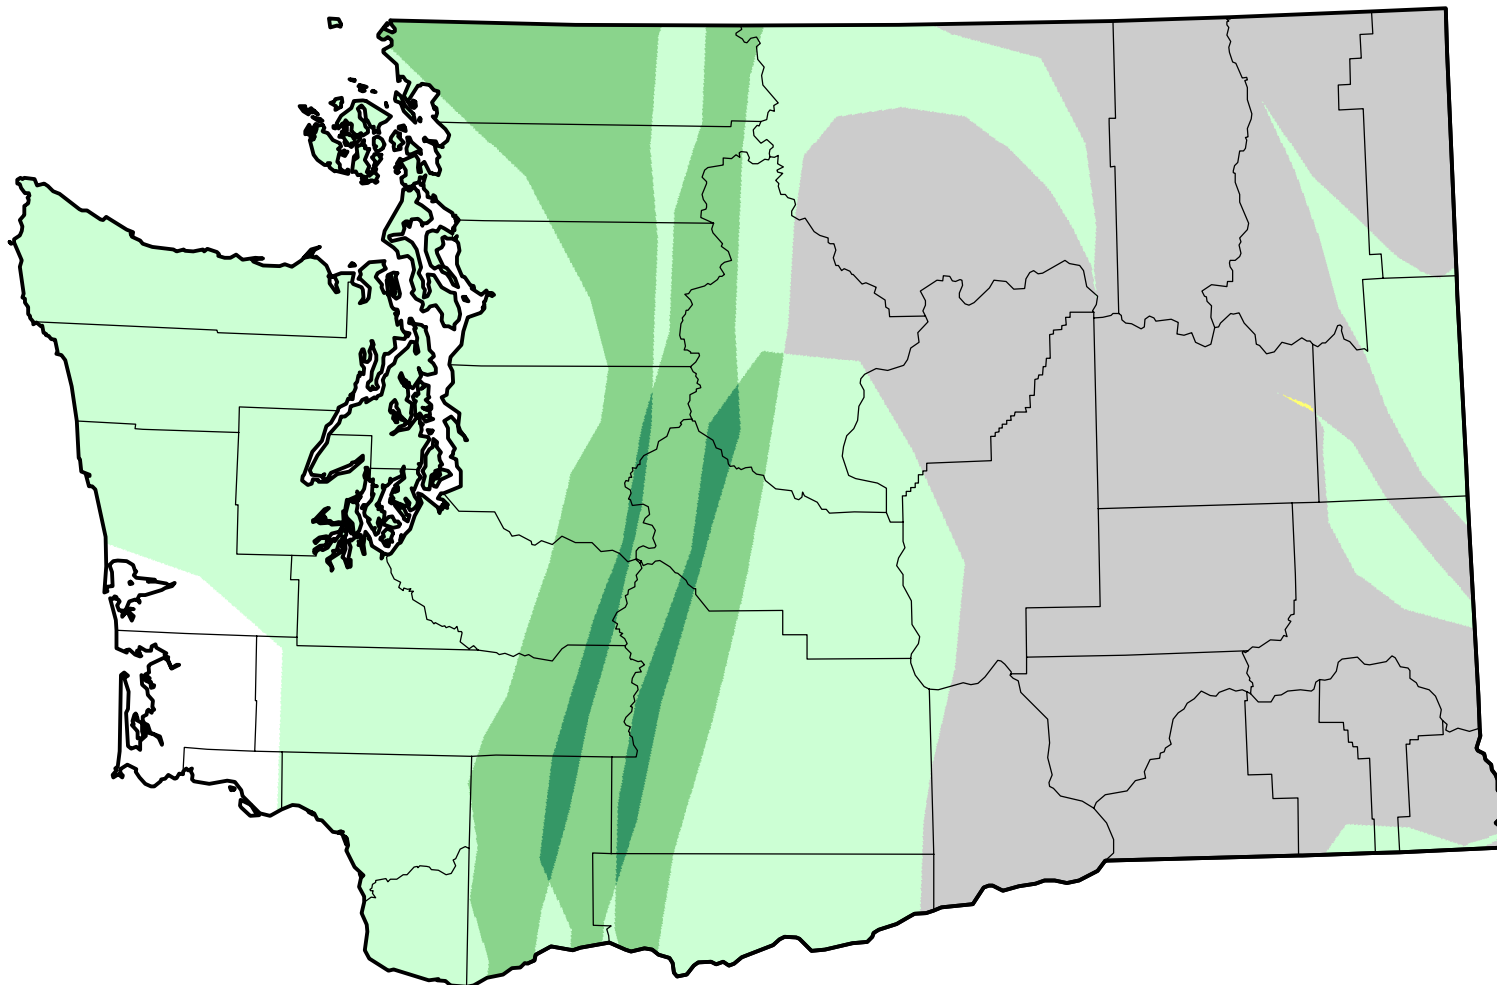

U.S. Drought Monitor Class Change - Washington

Start of Water Year

November 29, 2005
compared to
September 29, 2005

droughtmonitor.unl.edu

-  5 Class Degradation
-  4 Class Degradation
-  3 Class Degradation
-  2 Class Degradation
-  1 Class Degradation
-  No Change
-  1 Class Improvement
-  2 Class Improvement
-  3 Class Improvement
-  4 Class Improvement
-  5 Class Improvement