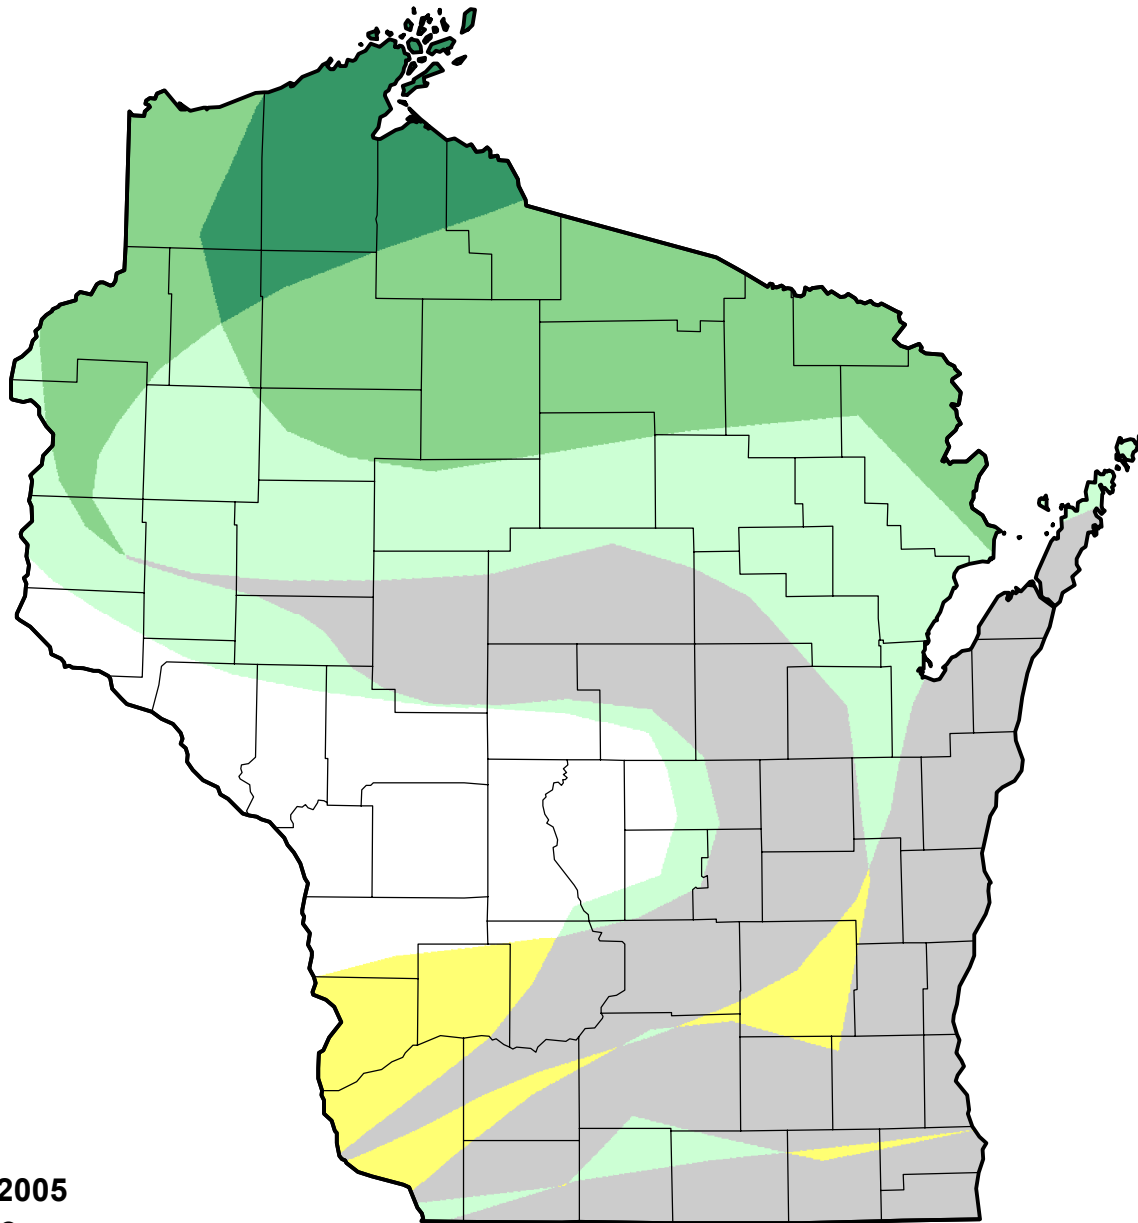

U.S. Drought Monitor Class Change - Wisconsin Start of Water Year

November 29, 2005
compared to
September 29, 2005

droughtmonitor.unl.edu