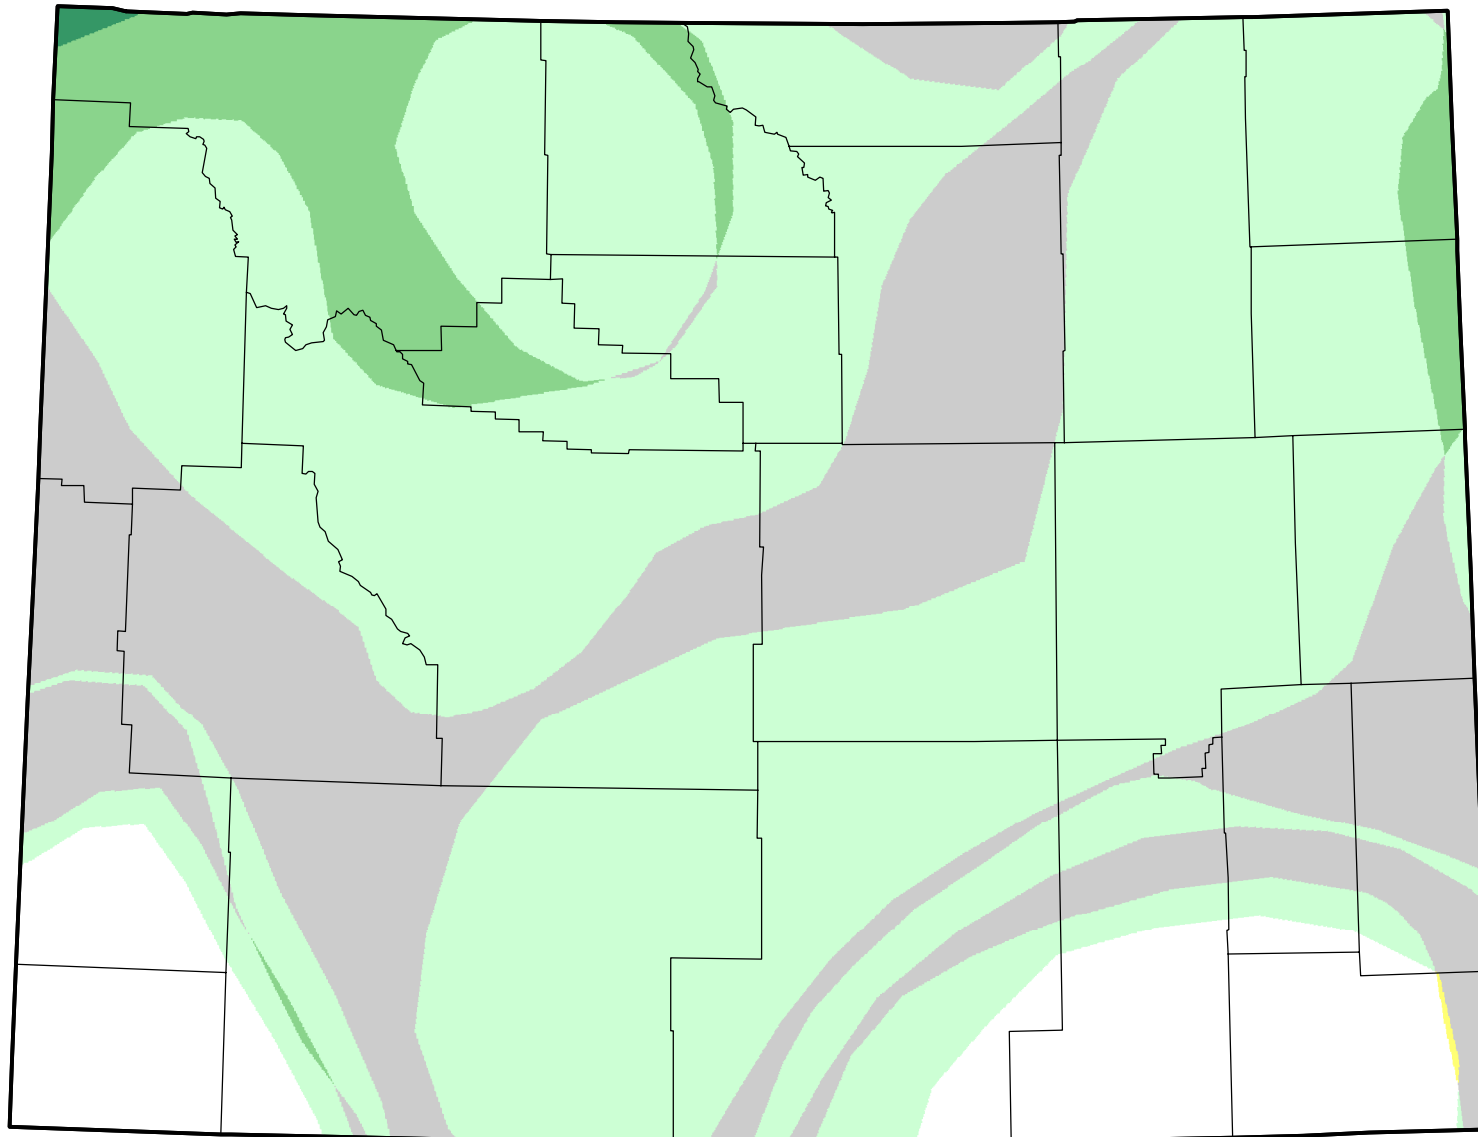

U.S. Drought Monitor Class Change - Wyoming

13 Week

November 29, 2005
compared to
September 1, 2005

droughtmonitor.unl.edu

-  5 Class Degradation
-  4 Class Degradation
-  3 Class Degradation
-  2 Class Degradation
-  1 Class Degradation
-  No Change
-  1 Class Improvement
-  2 Class Improvement
-  3 Class Improvement
-  4 Class Improvement
-  5 Class Improvement