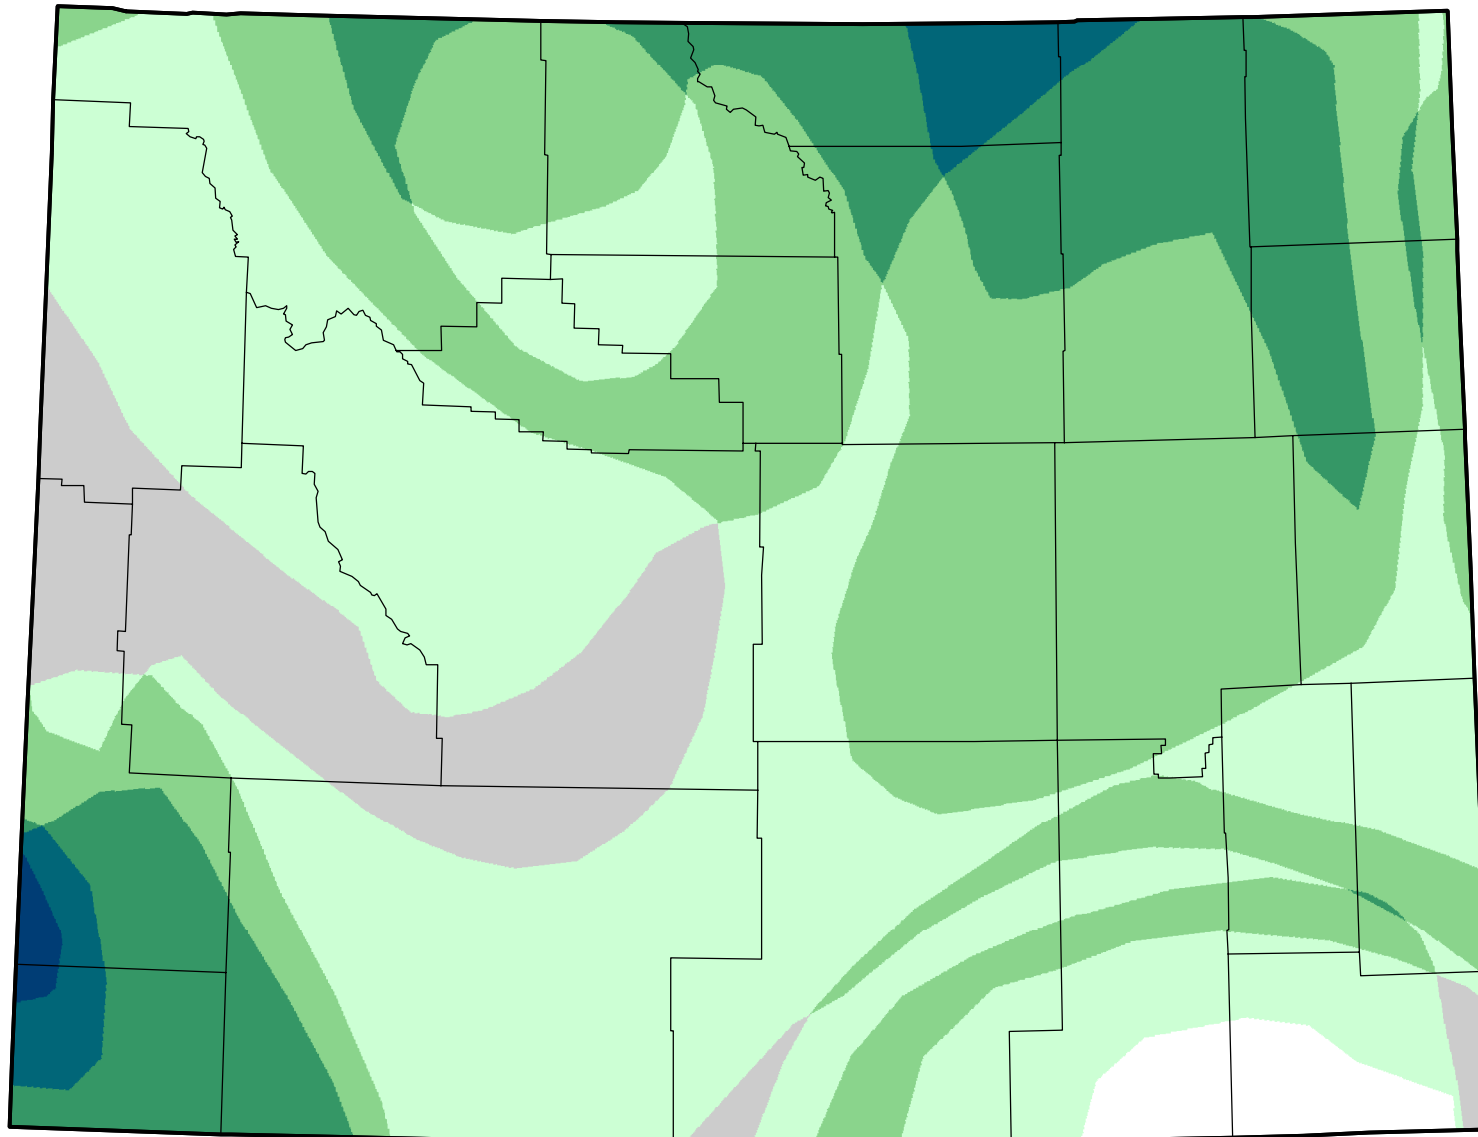

# U.S. Drought Monitor Class Change - Wyoming

## 52 Week

**November 29, 2005**  
compared to  
**December 2, 2004**

[droughtmonitor.unl.edu](http://droughtmonitor.unl.edu)

-  5 Class Degradation
-  4 Class Degradation
-  3 Class Degradation
-  2 Class Degradation
-  1 Class Degradation
-  No Change
-  1 Class Improvement
-  2 Class Improvement
-  3 Class Improvement
-  4 Class Improvement
-  5 Class Improvement