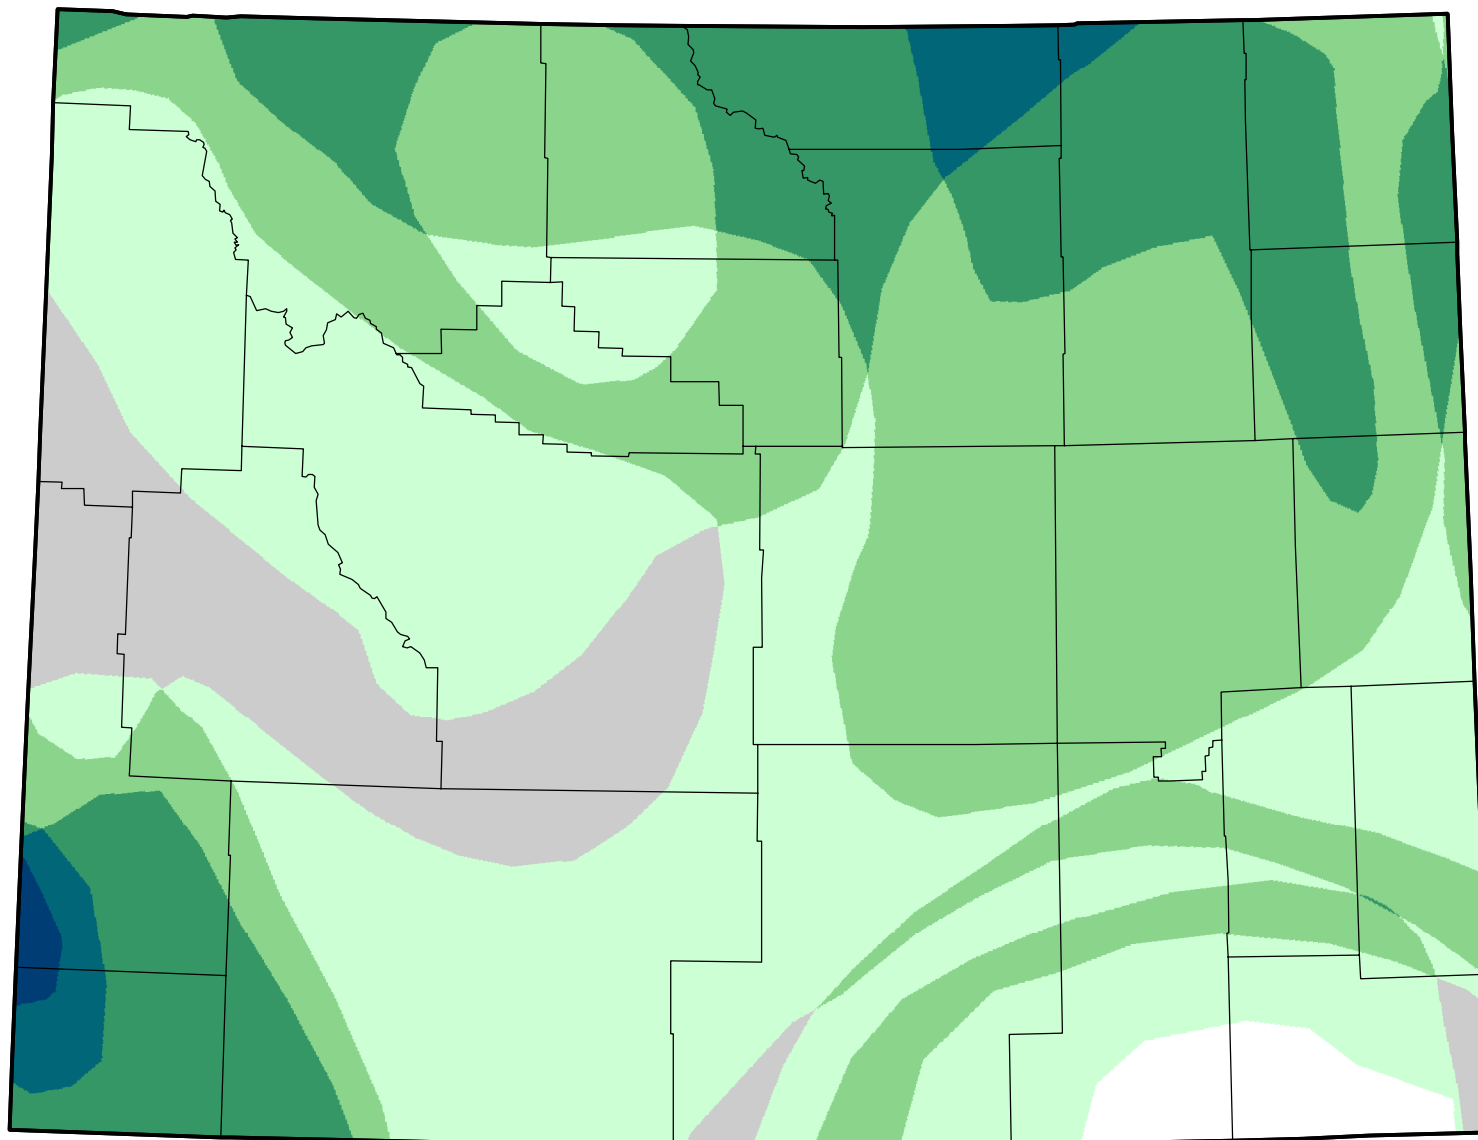

# U.S. Drought Monitor Class Change - Wyoming

Start of Calendar Year

**November 29, 2005**  
compared to  
**January 6, 2005**

[droughtmonitor.unl.edu](http://droughtmonitor.unl.edu)

-  5 Class Degradation
-  4 Class Degradation
-  3 Class Degradation
-  2 Class Degradation
-  1 Class Degradation
-  No Change
-  1 Class Improvement
-  2 Class Improvement
-  3 Class Improvement
-  4 Class Improvement
-  5 Class Improvement