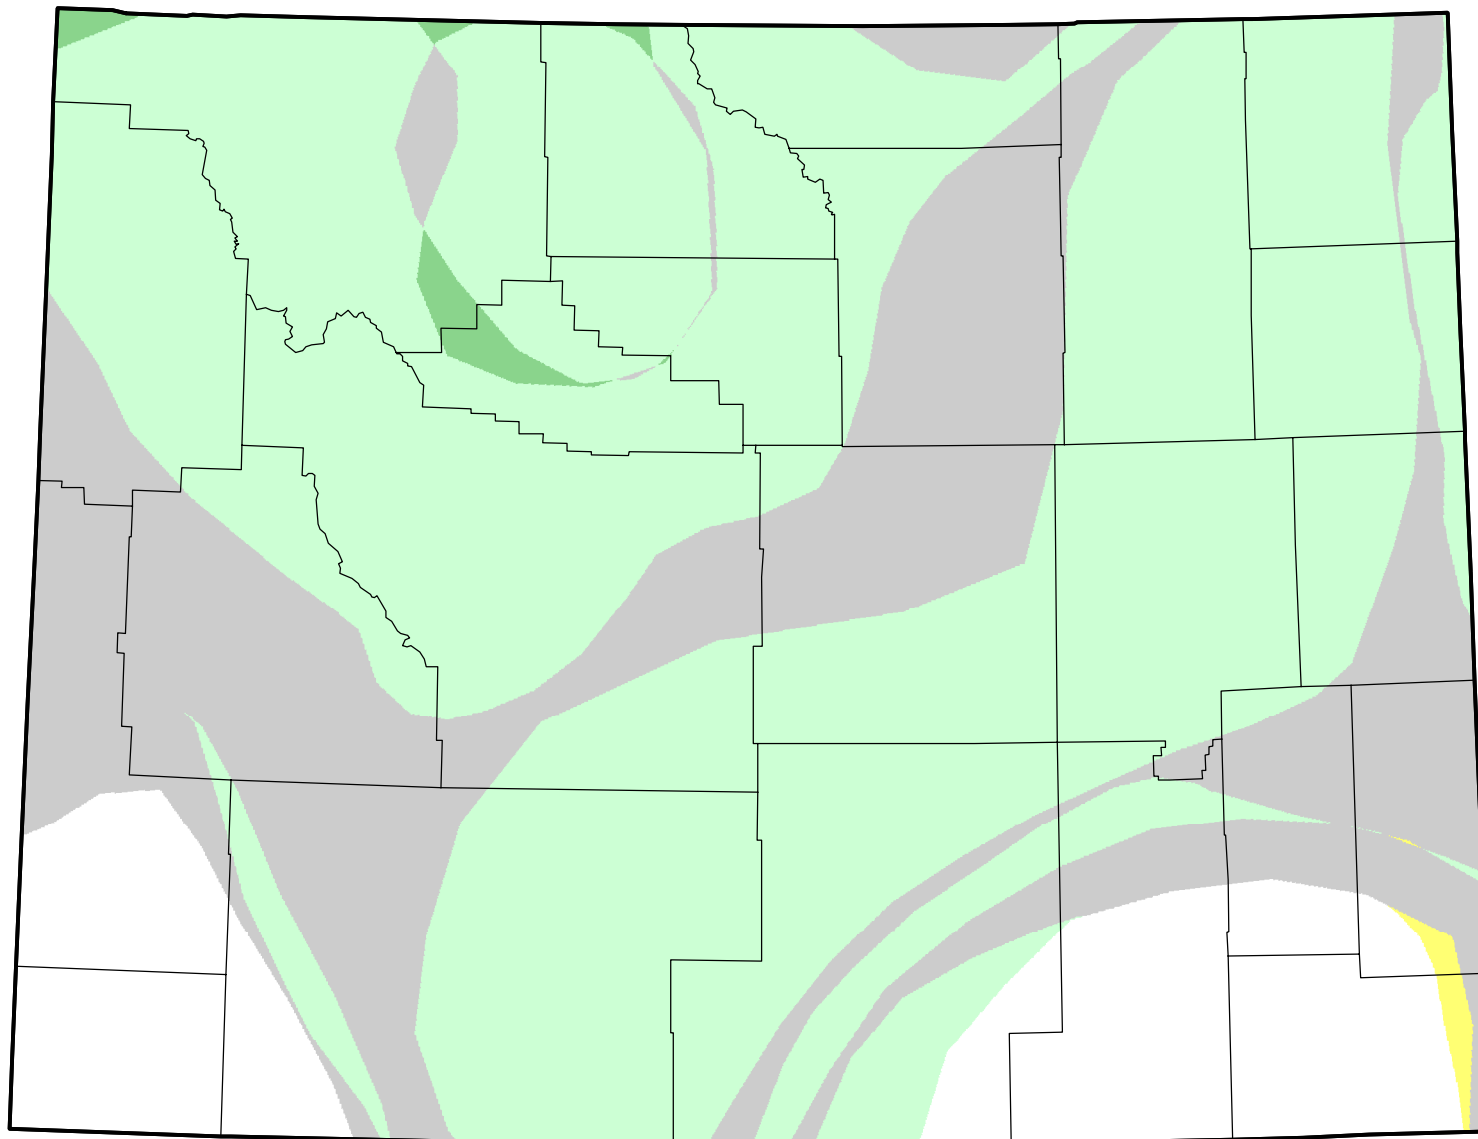

U.S. Drought Monitor Class Change - Wyoming

Start of Water Year

November 29, 2005
compared to
September 29, 2005

droughtmonitor.unl.edu

-  5 Class Degradation
-  4 Class Degradation
-  3 Class Degradation
-  2 Class Degradation
-  1 Class Degradation
-  No Change
-  1 Class Improvement
-  2 Class Improvement
-  3 Class Improvement
-  4 Class Improvement
-  5 Class Improvement