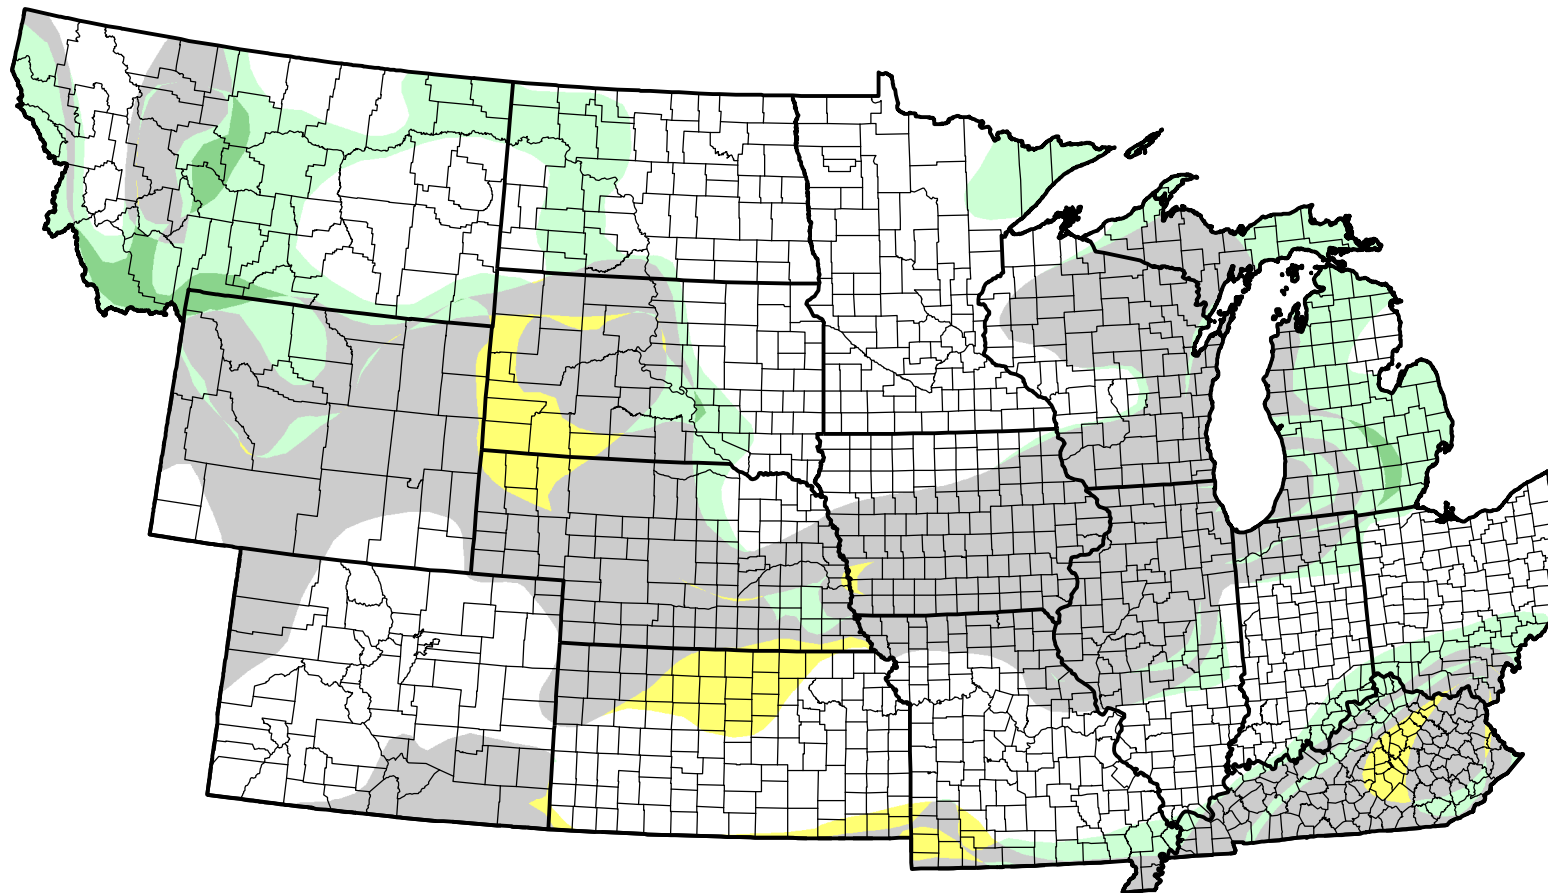

U.S. Drought Monitor Class Change - NWS Central 4 Week

**December 6, 2005
compared to
November 10, 2005**

droughtmonitor.unl.edu

-  5 Class Degradation
-  4 Class Degradation
-  3 Class Degradation
-  2 Class Degradation
-  1 Class Degradation
-  No Change
-  1 Class Improvement
-  2 Class Improvement
-  3 Class Improvement
-  4 Class Improvement
-  5 Class Improvement